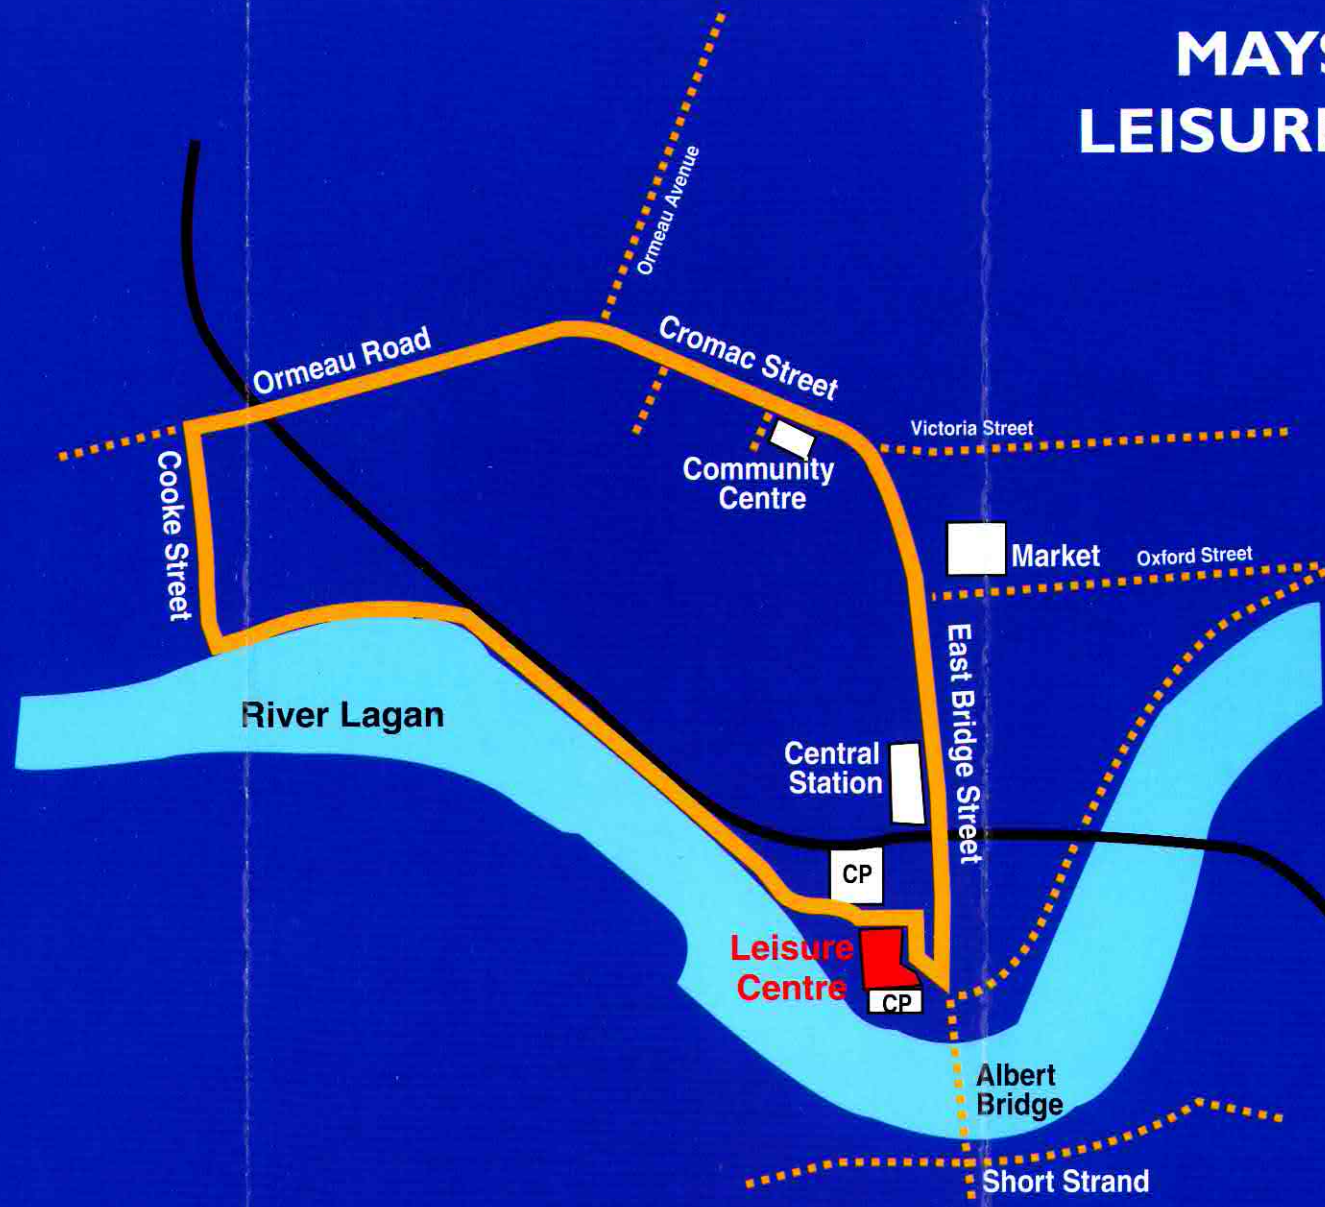

MAYSFIELD LEISURE CENTRE

Length of Walk
1.59 Miles
(2.56 Kms)

-  : Walk
-  : Other Roads
-  : Railway