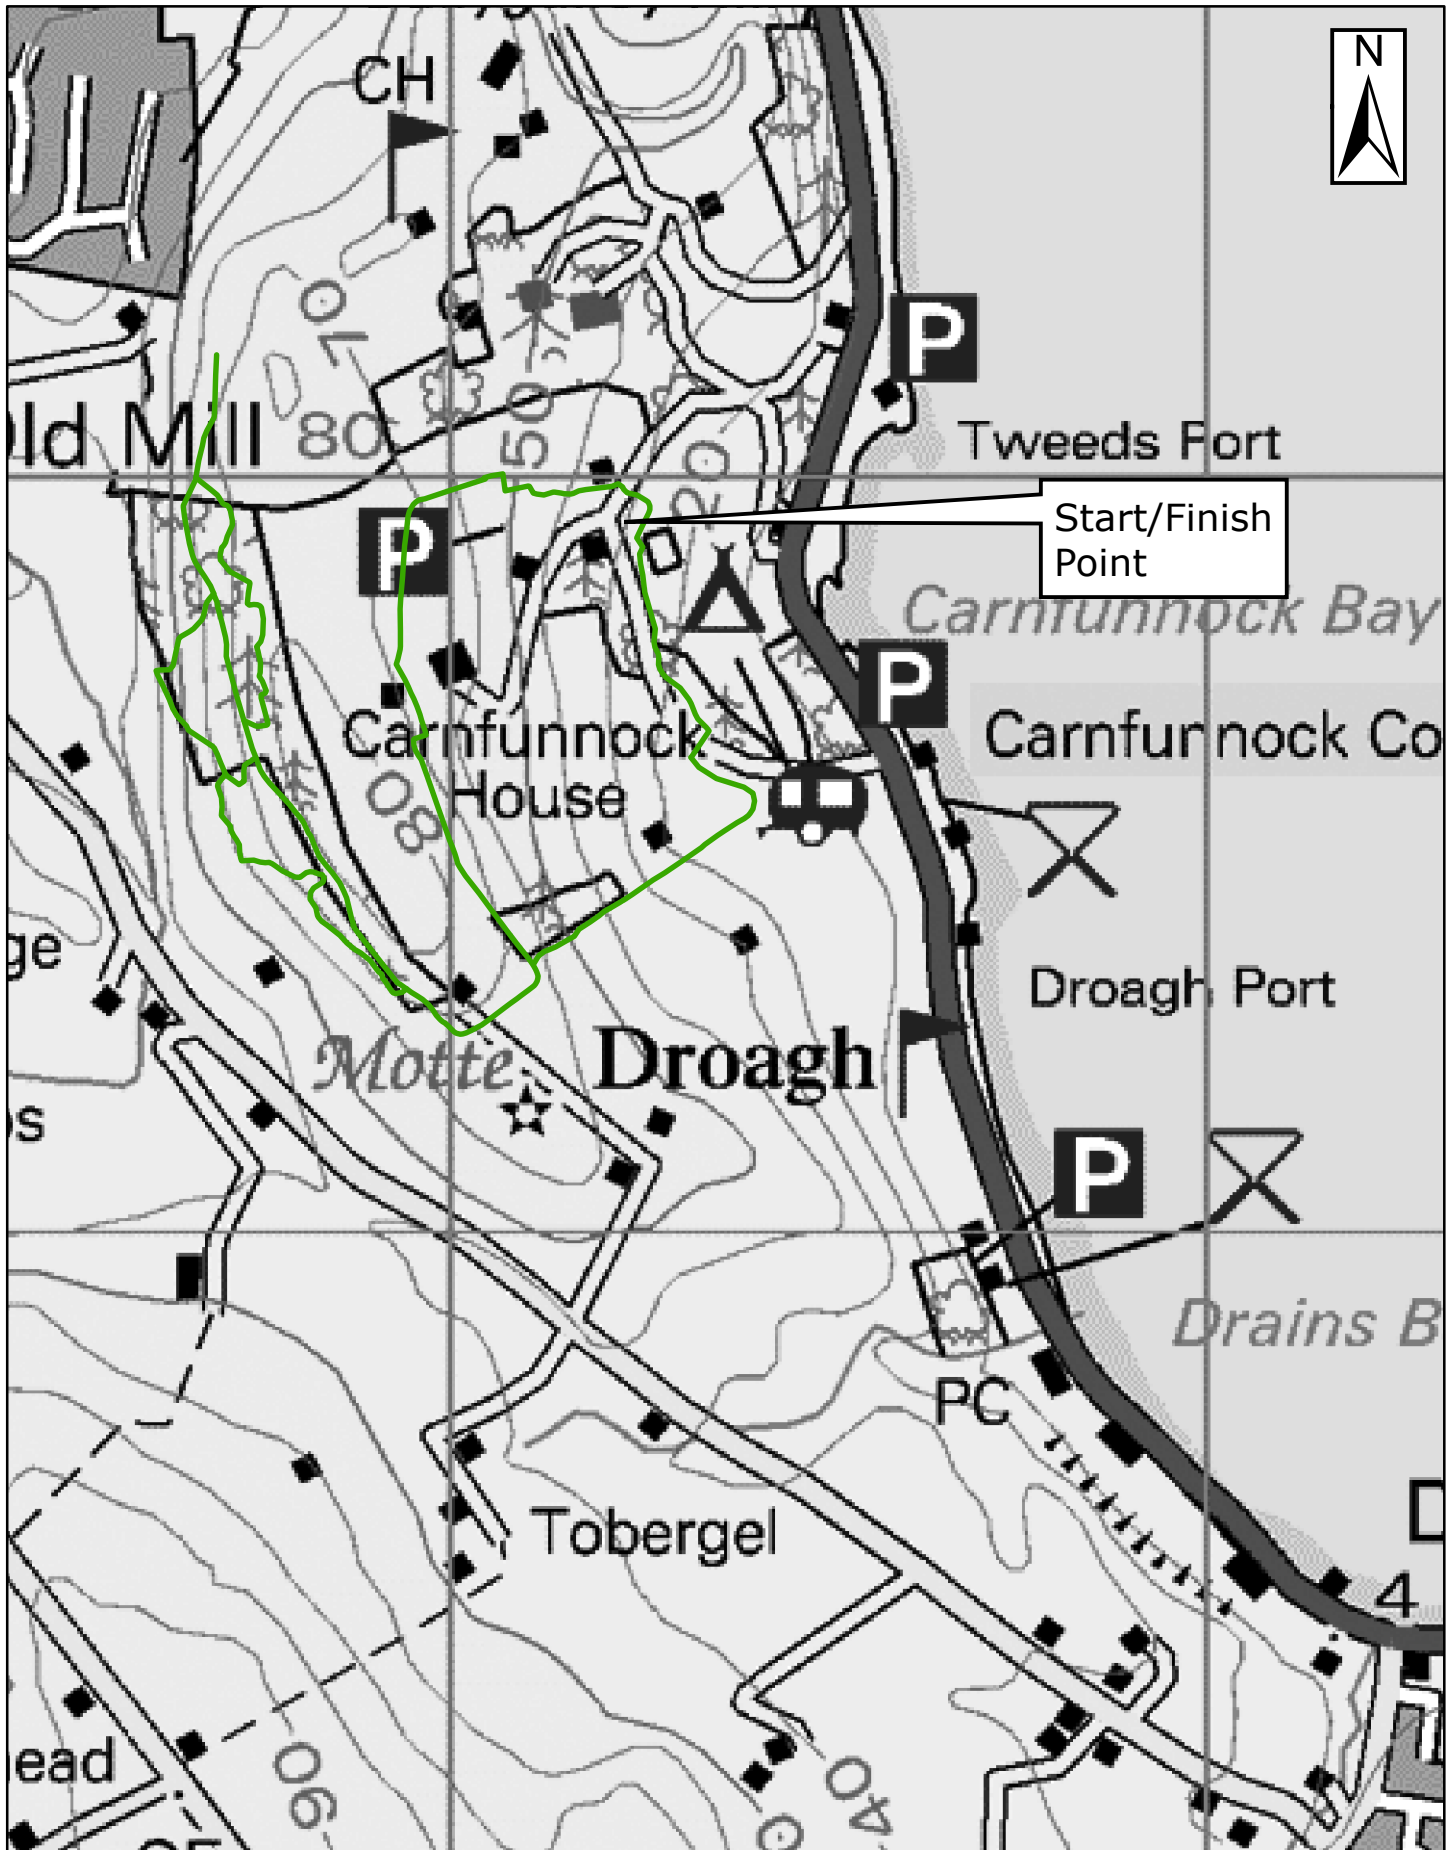

Carnfunnock Country Park - Woodland Walk

WalkNI.com
Your definitive guide to walking
in Northern Ireland

1:10,000

0 0.15 0.3 0.6 Kilometers

This material is Crown Copyright and is reproduced with the permission of Land and Property Services under delegated authority from the Controller of Her Majesty's Stationary Office, © Crown copyright and database rights NIMA ESA&LA205.2