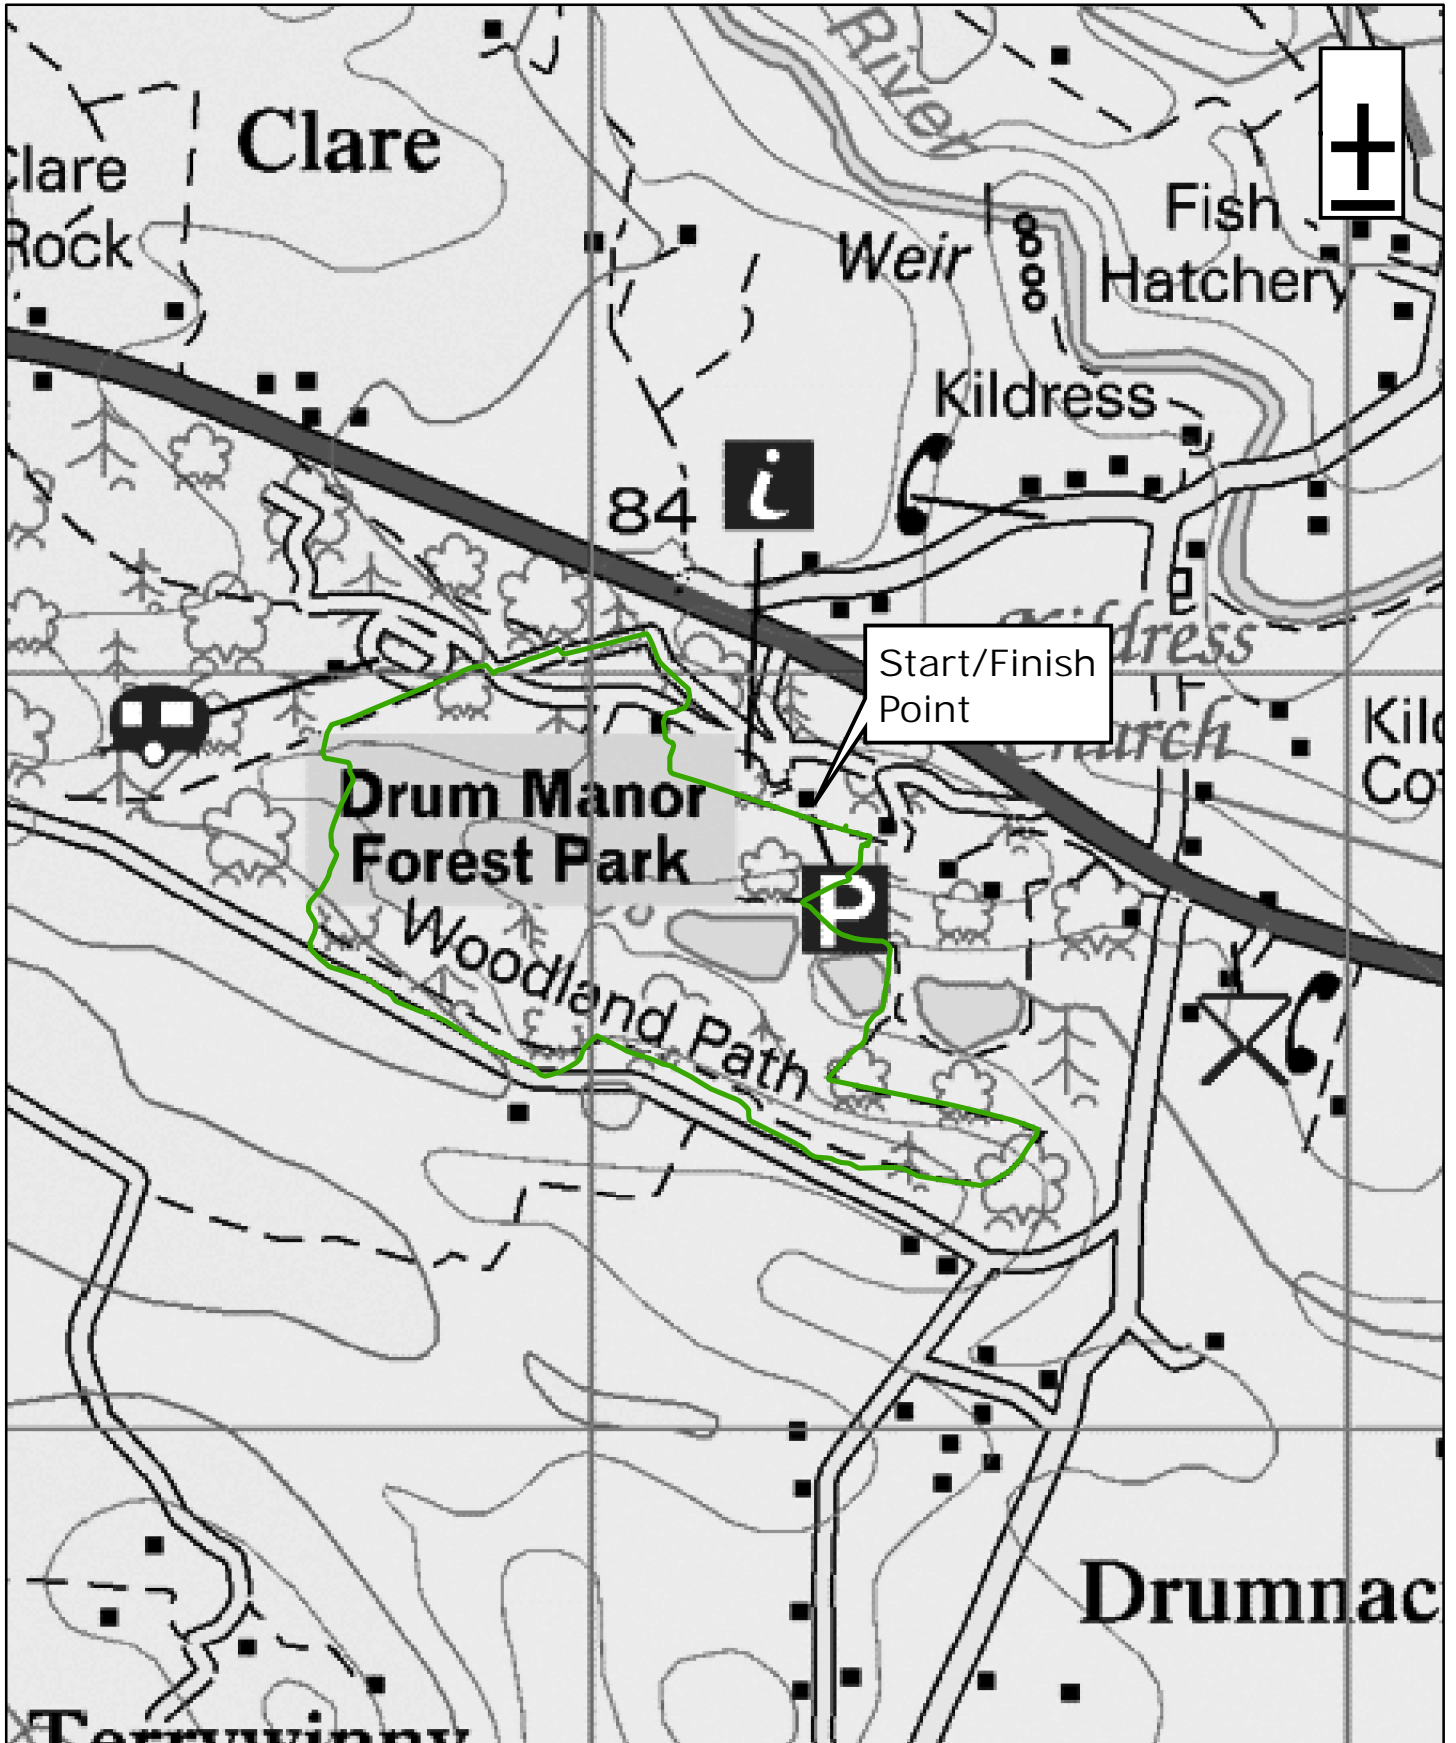

Drum Manor Woodland Trail

1:10,000

0 0.1 0.2 0.4 Miles

WalkNI.com
Your definitive guide to walking
in Northern Ireland

This material is Crown Copyright and is reproduced with the permission of Land and Property Services under delegated authority from the Controller of Her Majesty's Stationary Office, © Crown copyright and database rights NIMA ESA&LA205.2