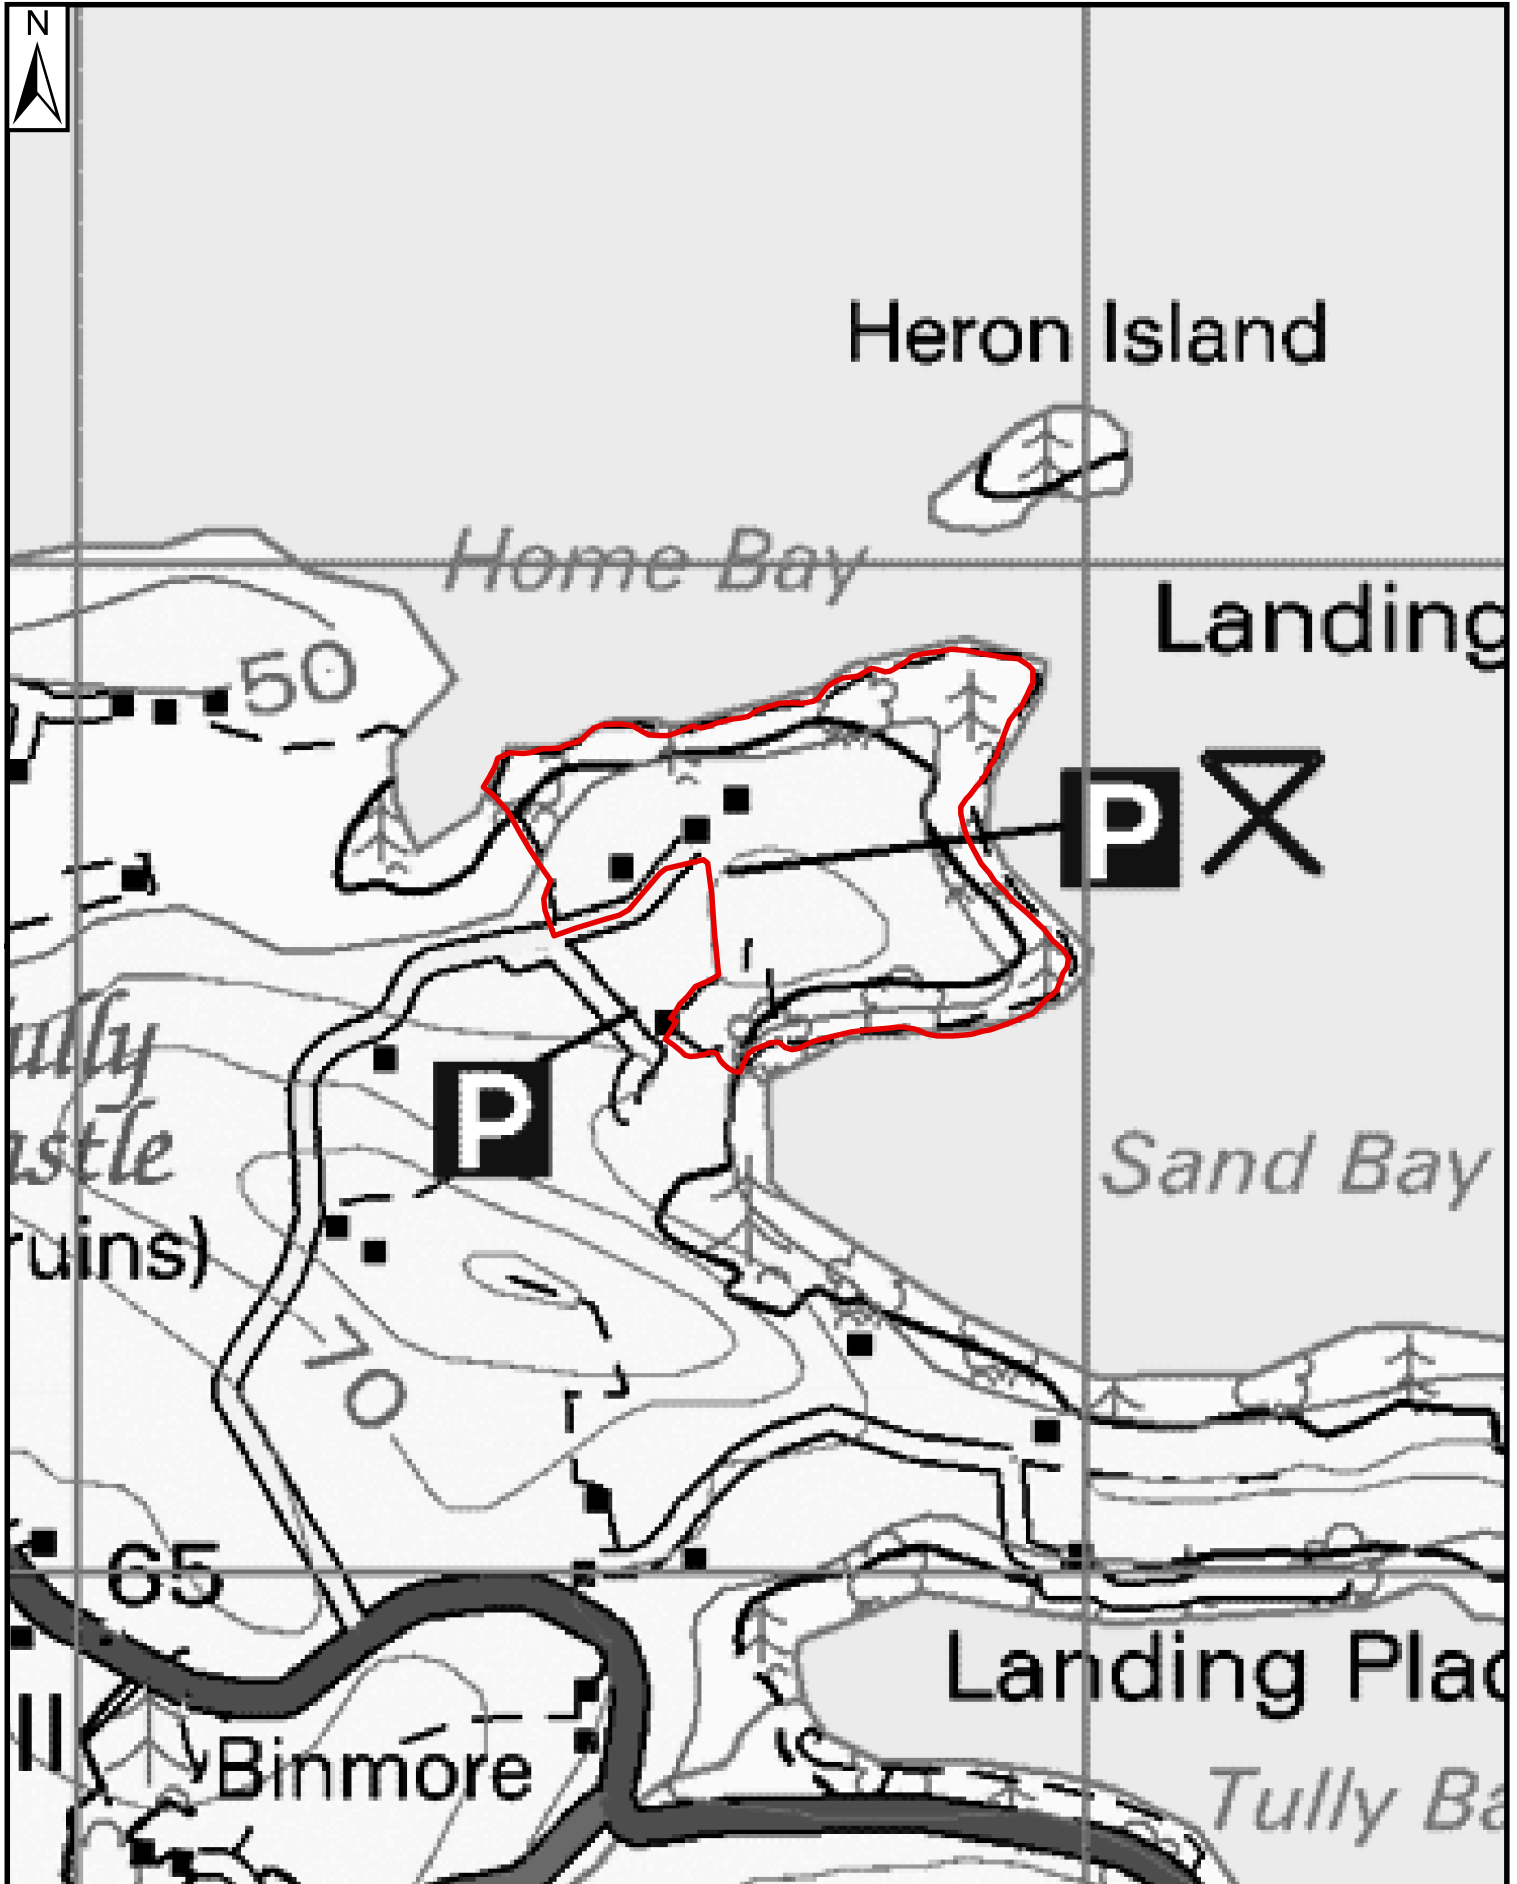

# Tully Castle Walk

**WalkNI.com**  
Your definitive guide to walking  
in Northern Ireland

1:7,500

This material is based upon Crown Copyright and is reproduced with the permission of Land & Property Services under delegated authority from the Controller of Her Majesty's Stationary Office, Crown Copyright and database rights, EMOU206.2.