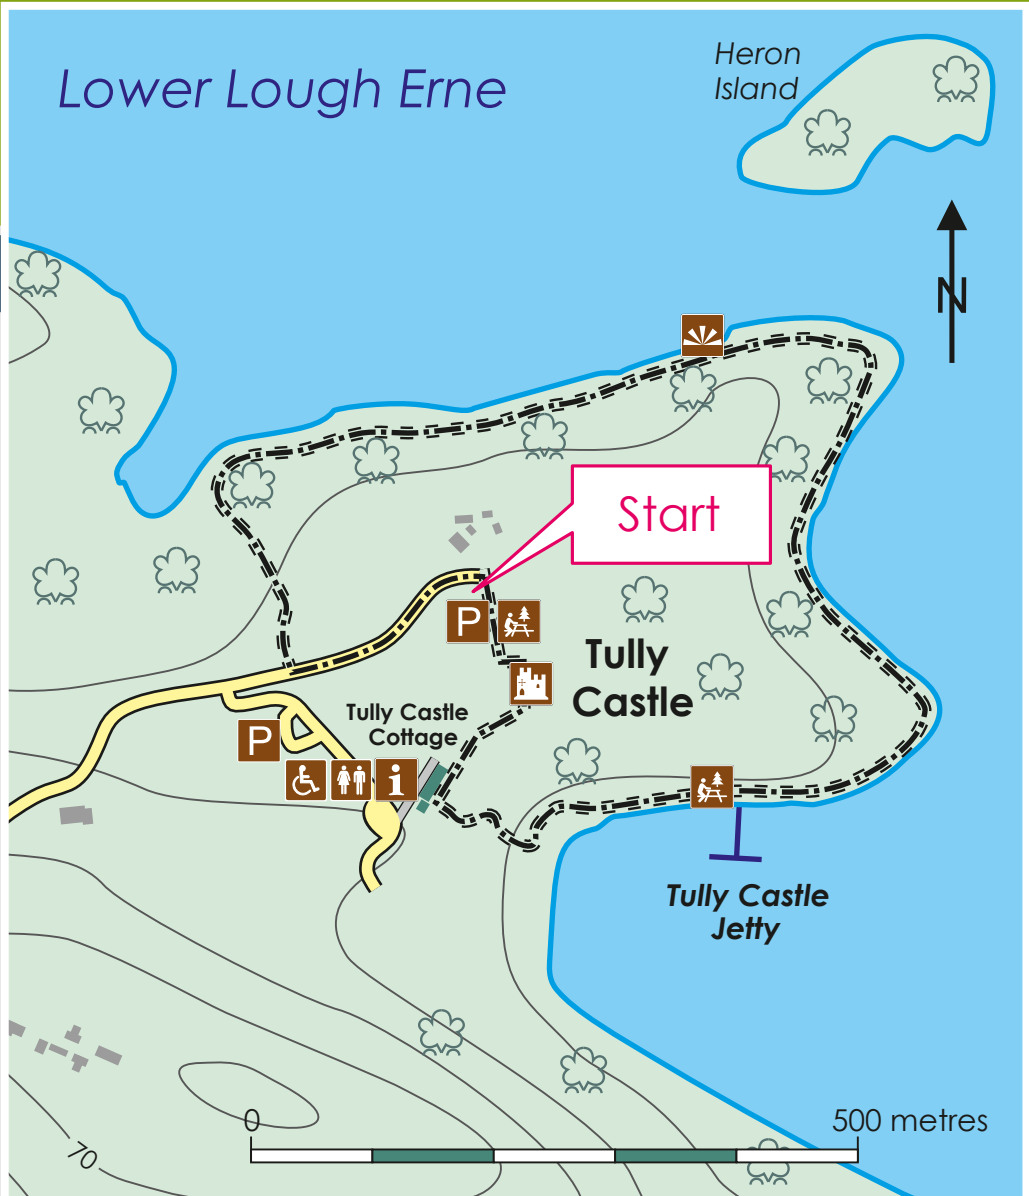

Tully Castle Walk

- | | | | | | |
|--|---------------|--|-------------------------|--|--------------------|
| | Walk Route | | Contours | | Parking |
| | Roads | | Rath | | Picnic area |
| | Footpaths | | Trees | | Information Centre |
| | Vehicle track | | Castle | | Viewpoint |
| | | | Access for the disabled | | Public Toilets |