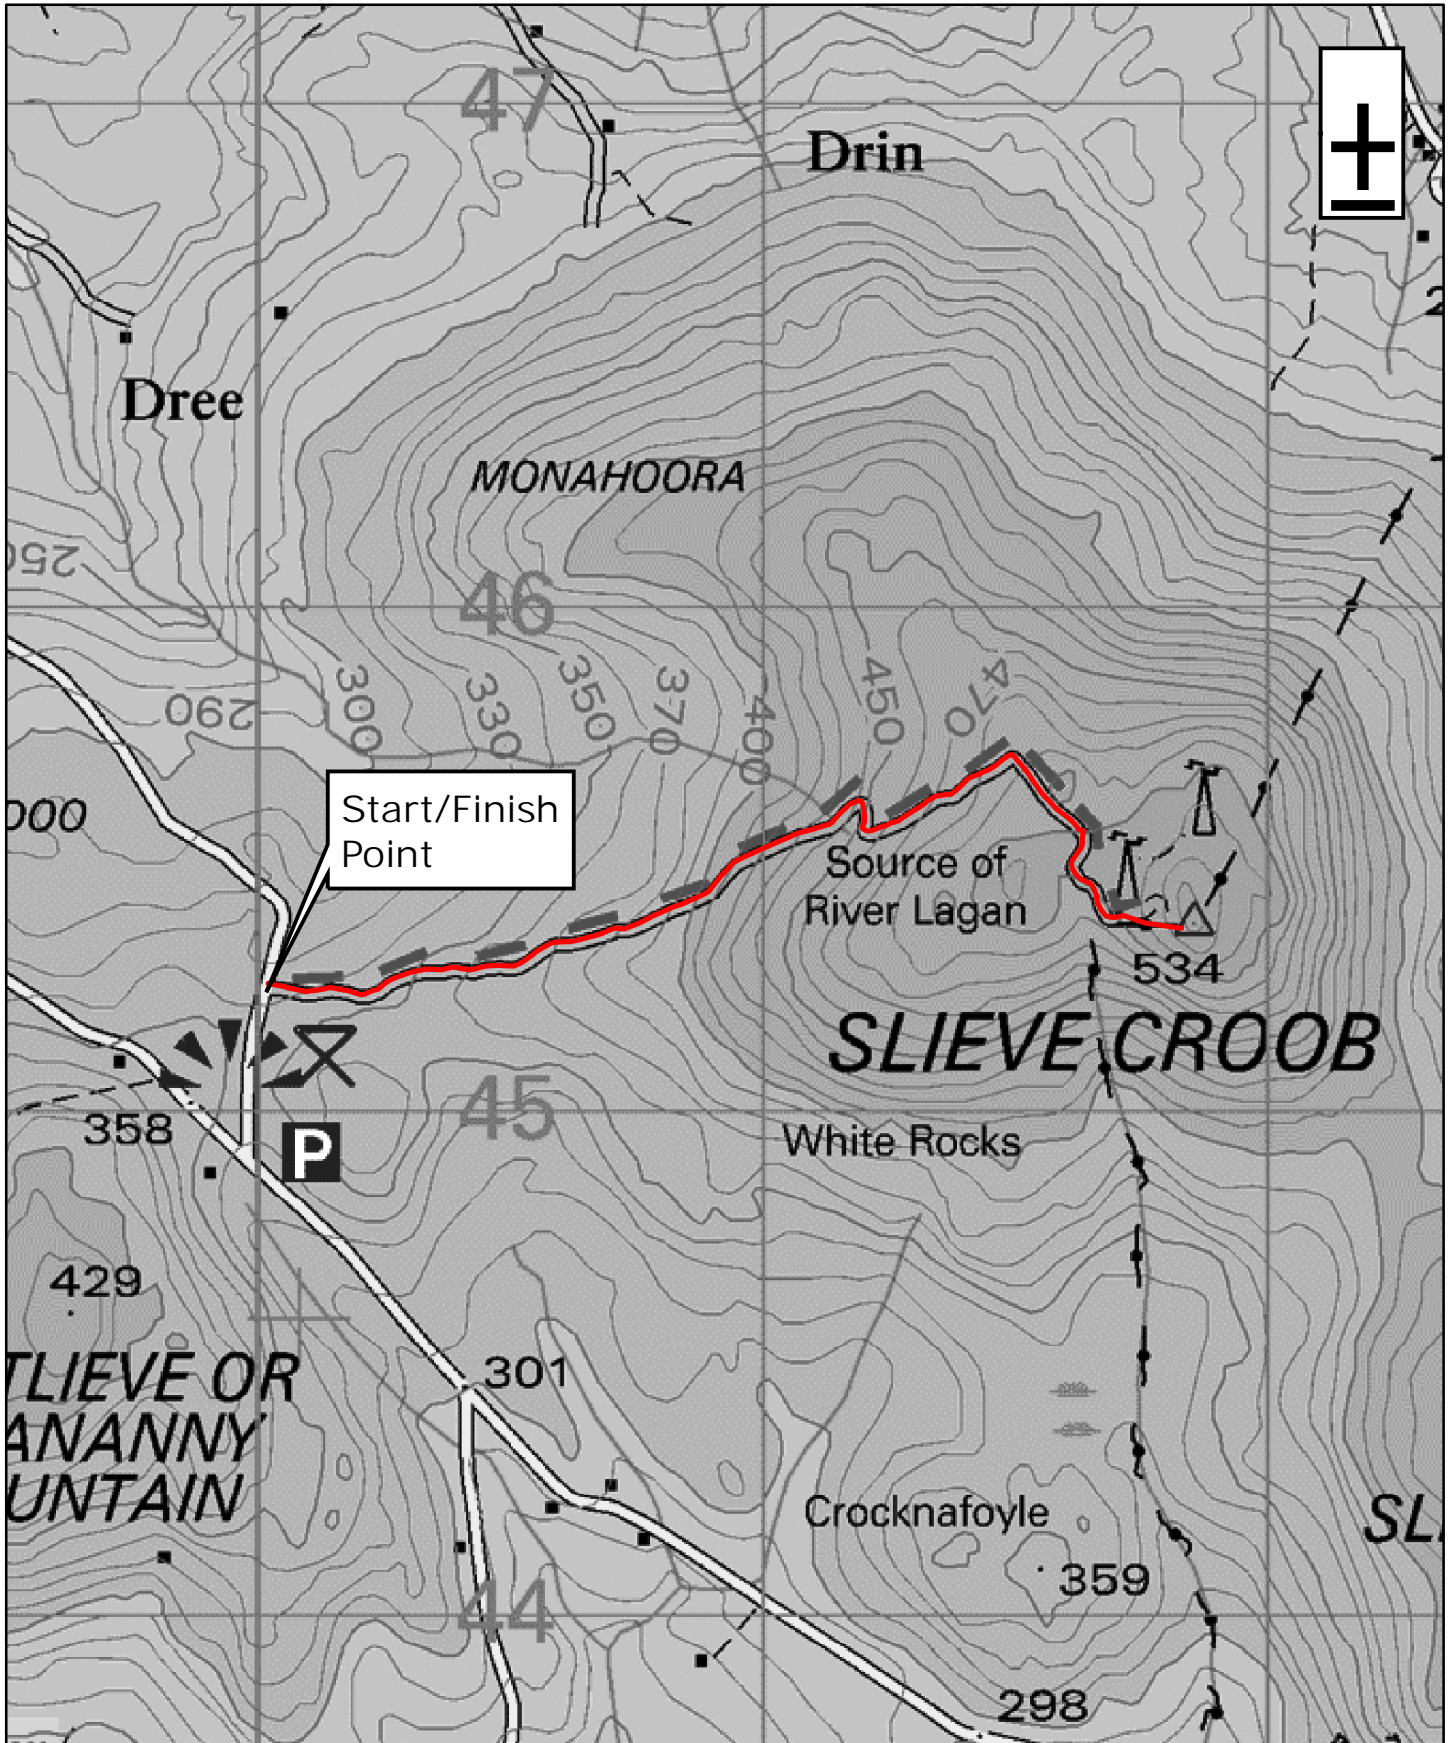

# Slieve Croob Transmitter Road Walk

1:15,000

**WalkNI.com**  
Your definitive guide to walking  
in Northern Ireland

0 0.125 0.25 0.5 Miles

This material is Crown Copyright and is reproduced with the permission of Land and Property Services under delegated authority from the Controller of Her Majesty's Stationary Office, © Crown copyright and database rights NIMA ESA&LA205.2