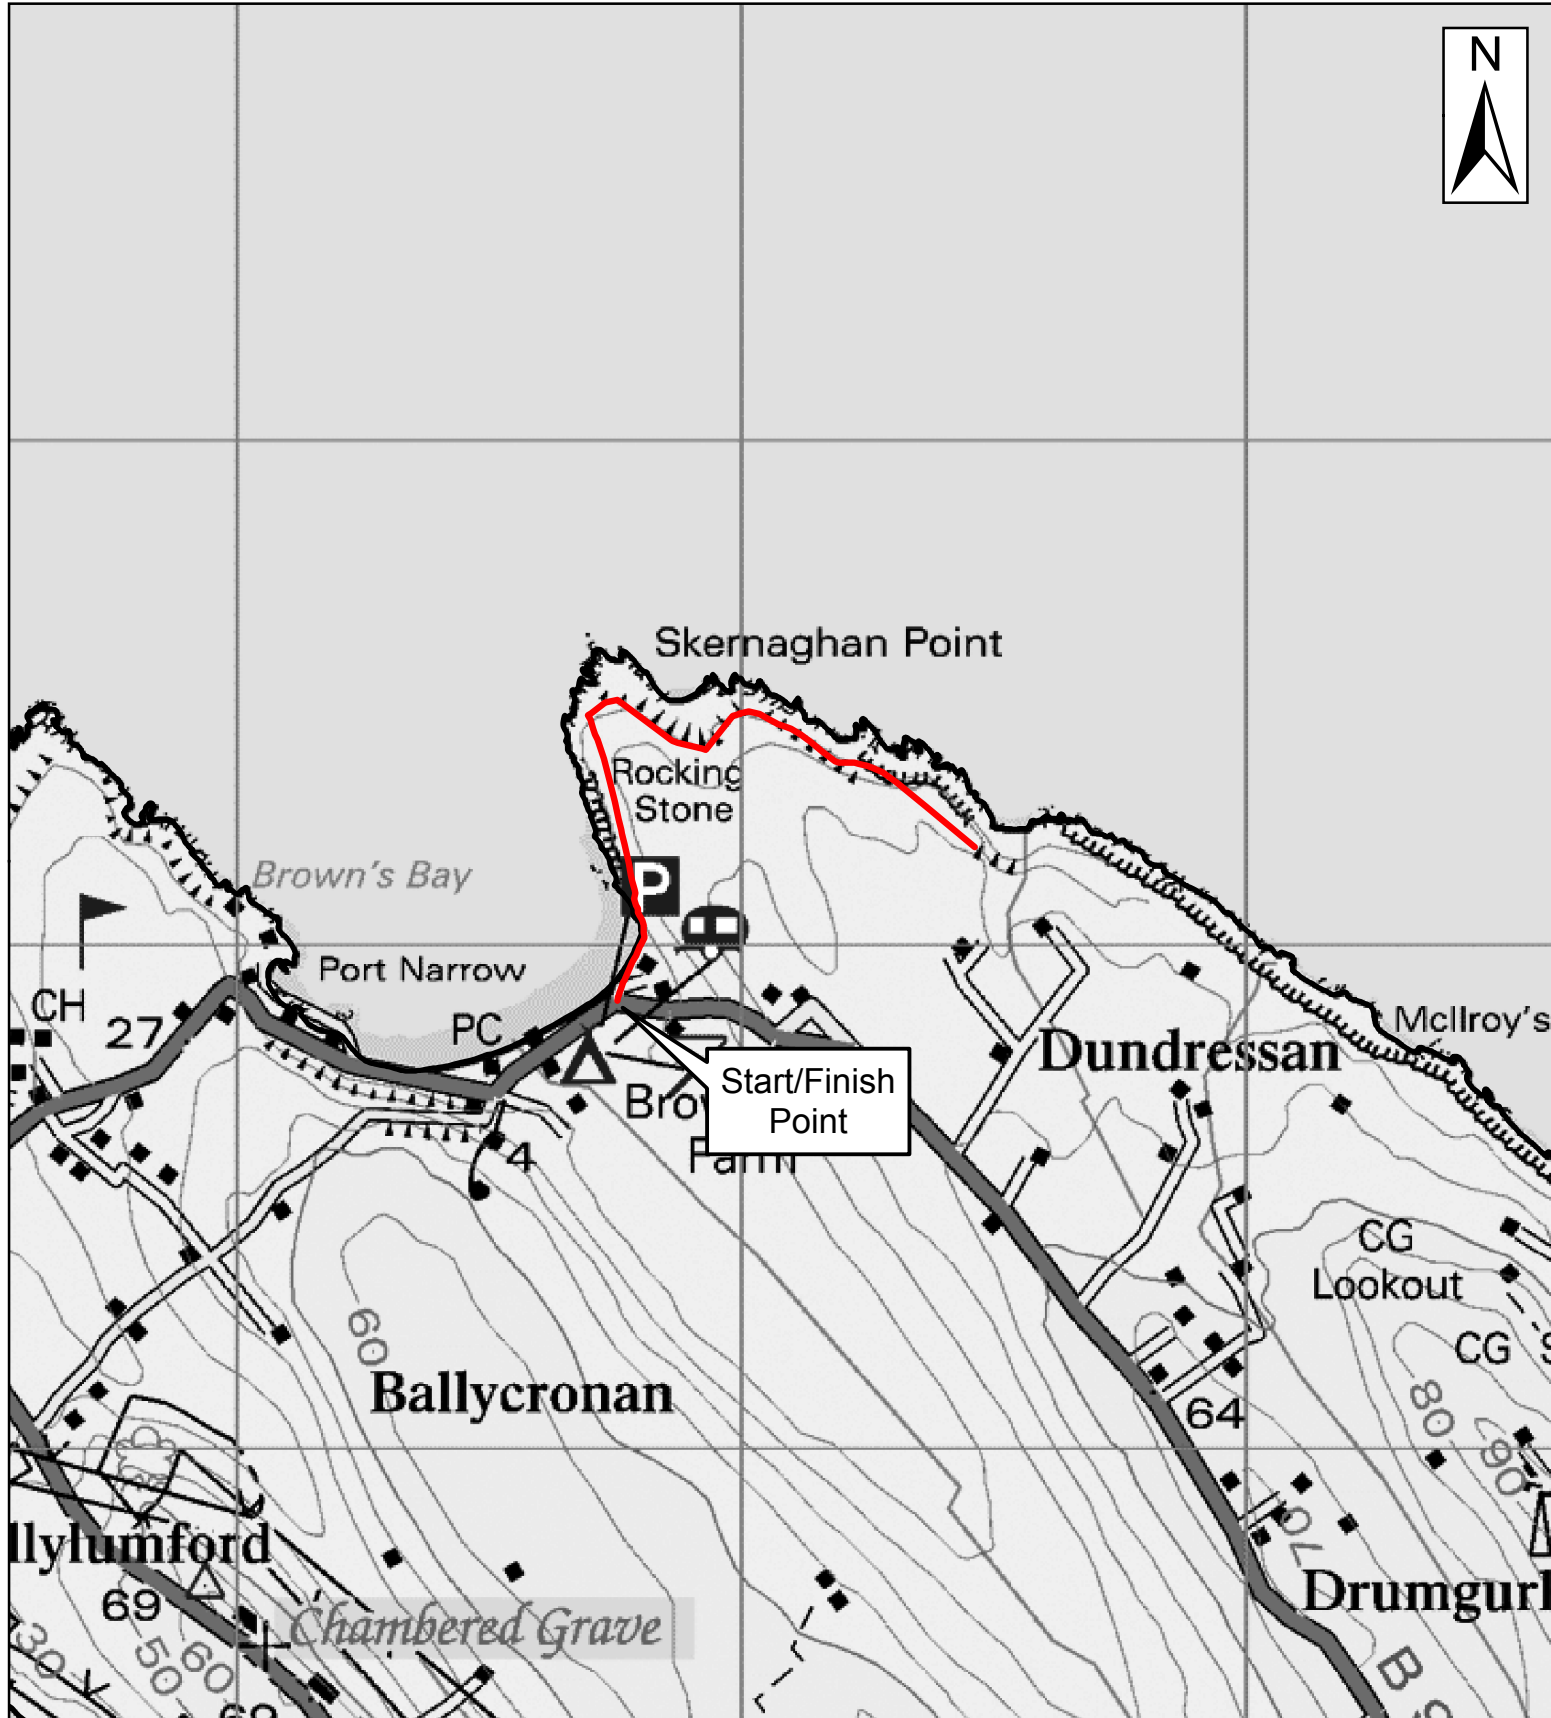

# Skernaghan Point

1:15,000

0 225 450 900 Meters

**WalkNI.com**  
*Your definitive guide to walking  
in Northern Ireland*

This material is based upon Crown Copyright and is reproduced with the permission of Land & Property Services under delegated authority from the Controller of Her Majesty's Stationary Office, Crown Copyright and database rights, EMOU206.2. Northern Ireland Environment Agency Copyright 2012