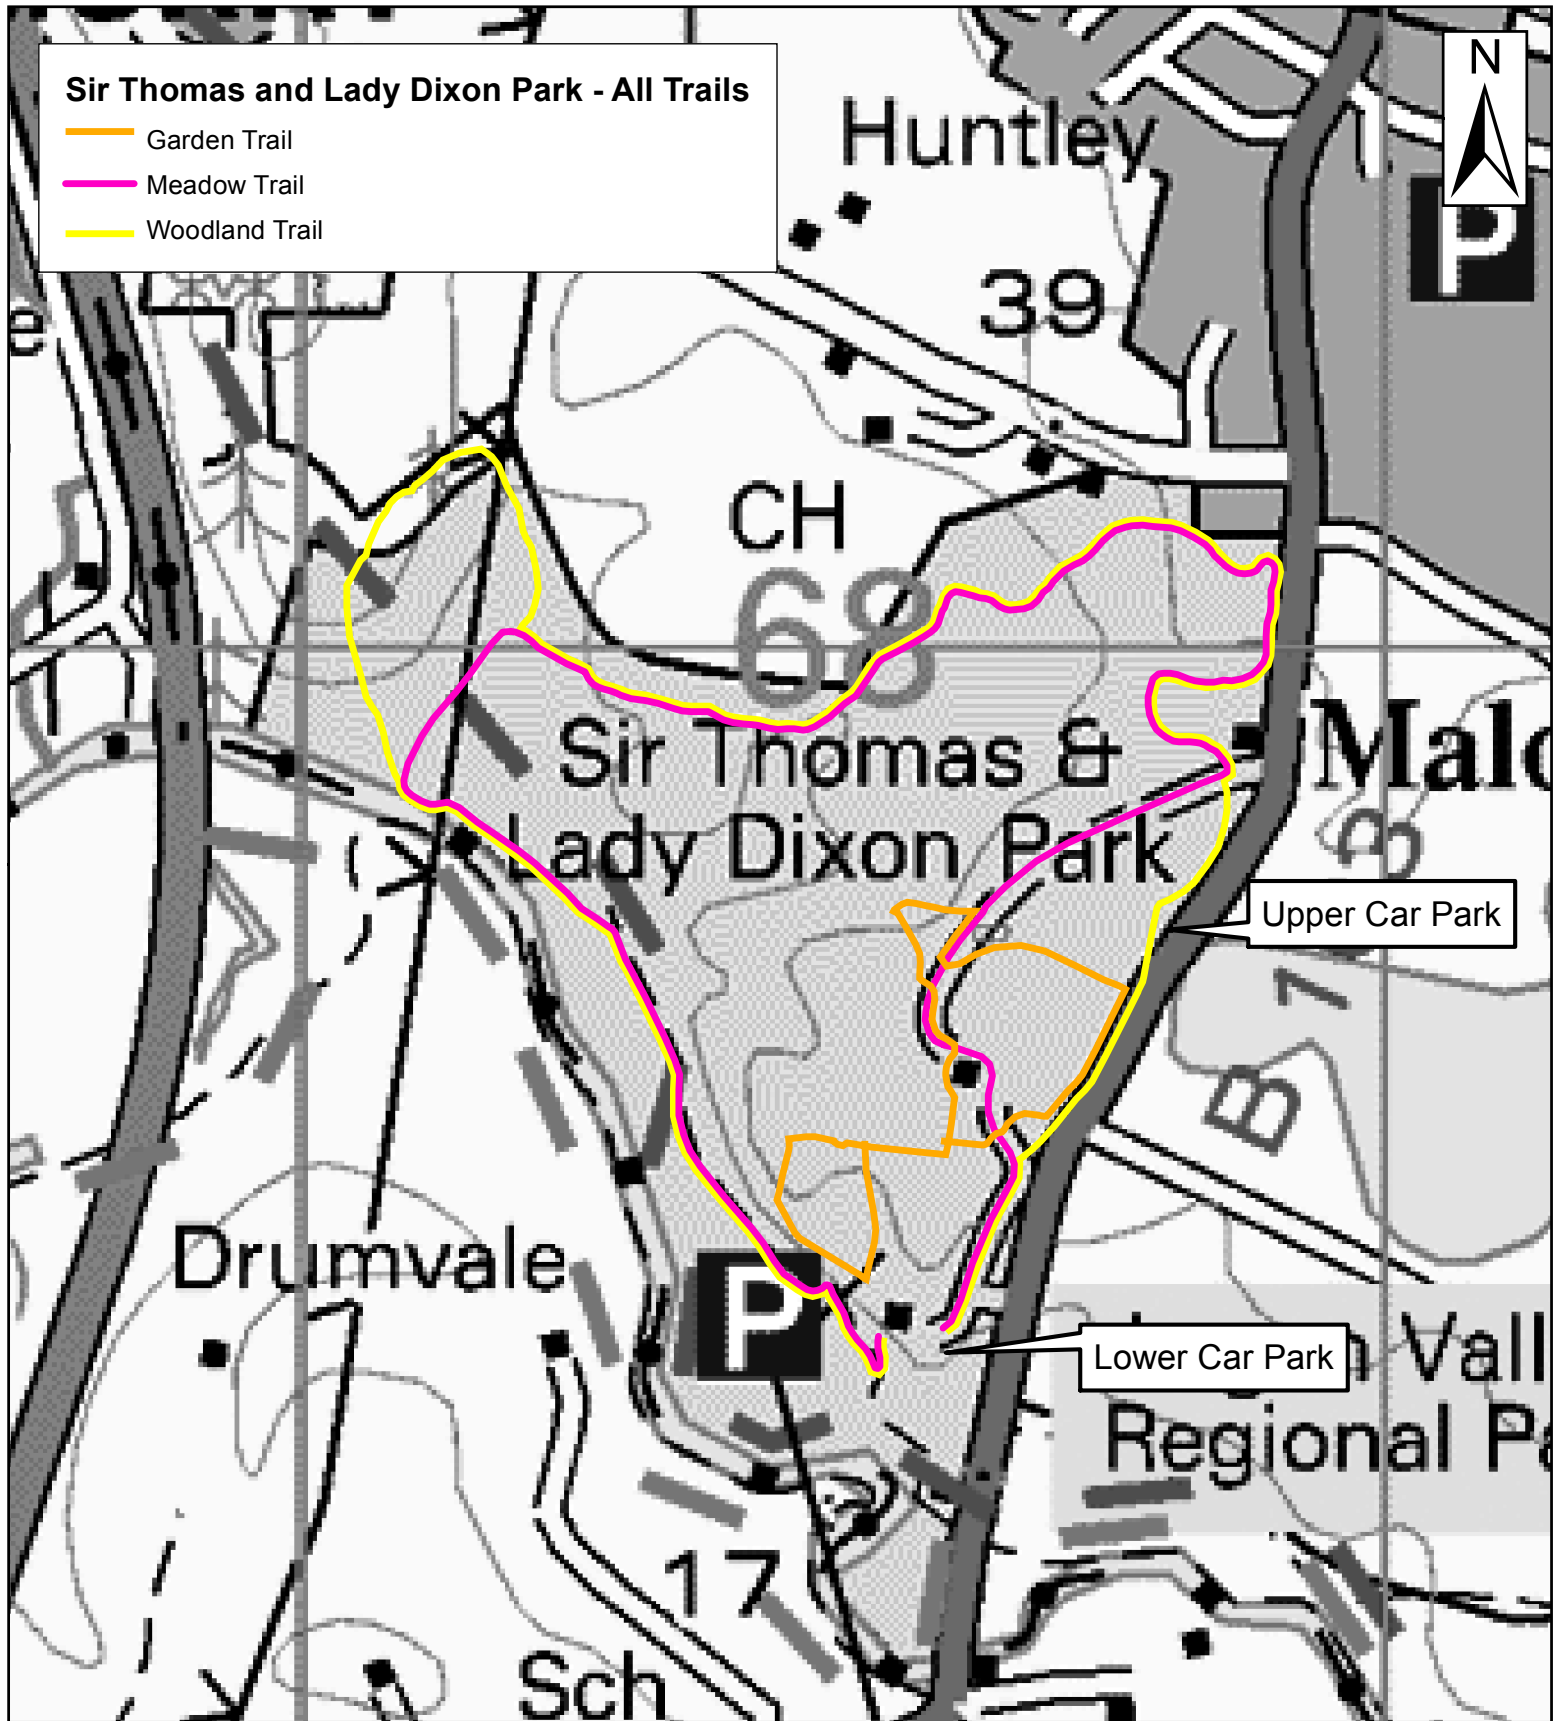

# Sir Thomas and Lady Dixon Park

1:7,000

0 100 200 400 Meters

**WalkNI.com**  
*Your definitive guide to walking  
in Northern Ireland*

This material is based upon Crown Copyright and is reproduced with the permission of Land & Property Services under delegated authority from the Controller of Her Majesty's Stationary Office, Crown Copyright and database rights, EMOU206.2. Northern Ireland Environment Agency Copyright 2012