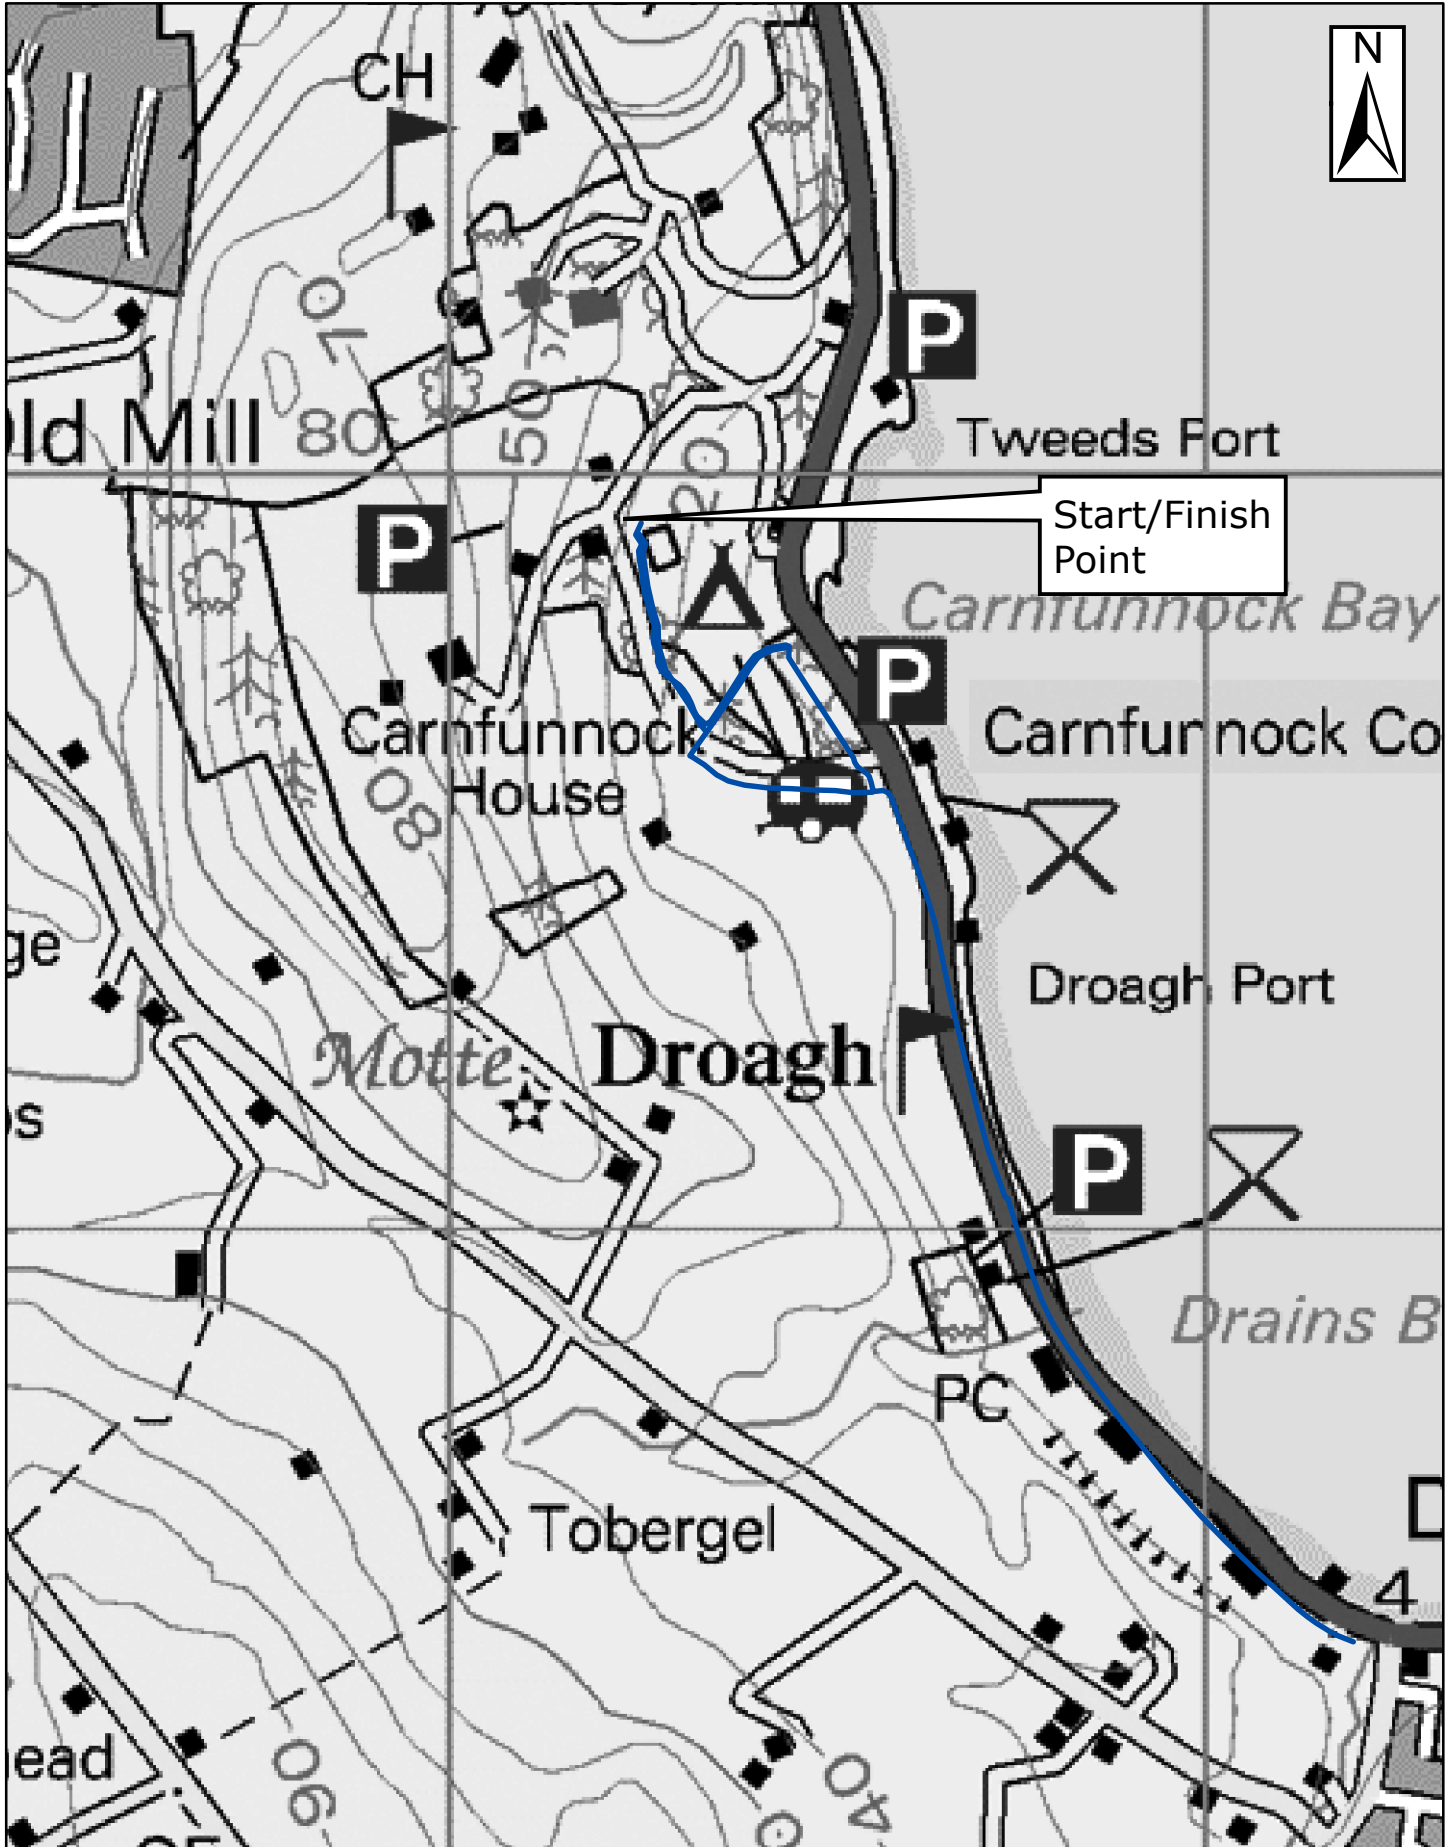

Carnfunnock Country Park - Shore Walk

WalkNI.com
Your definitive guide to walking
in Northern Ireland

1:10,000

0 0.15 0.3 0.6 Kilometers

This material is Crown Copyright and is reproduced with the permission of Land and Property Services under delegated authority from the Controller of Her Majesty's Stationary Office, © Crown copyright and database rights NIMA ESA&LA205.2