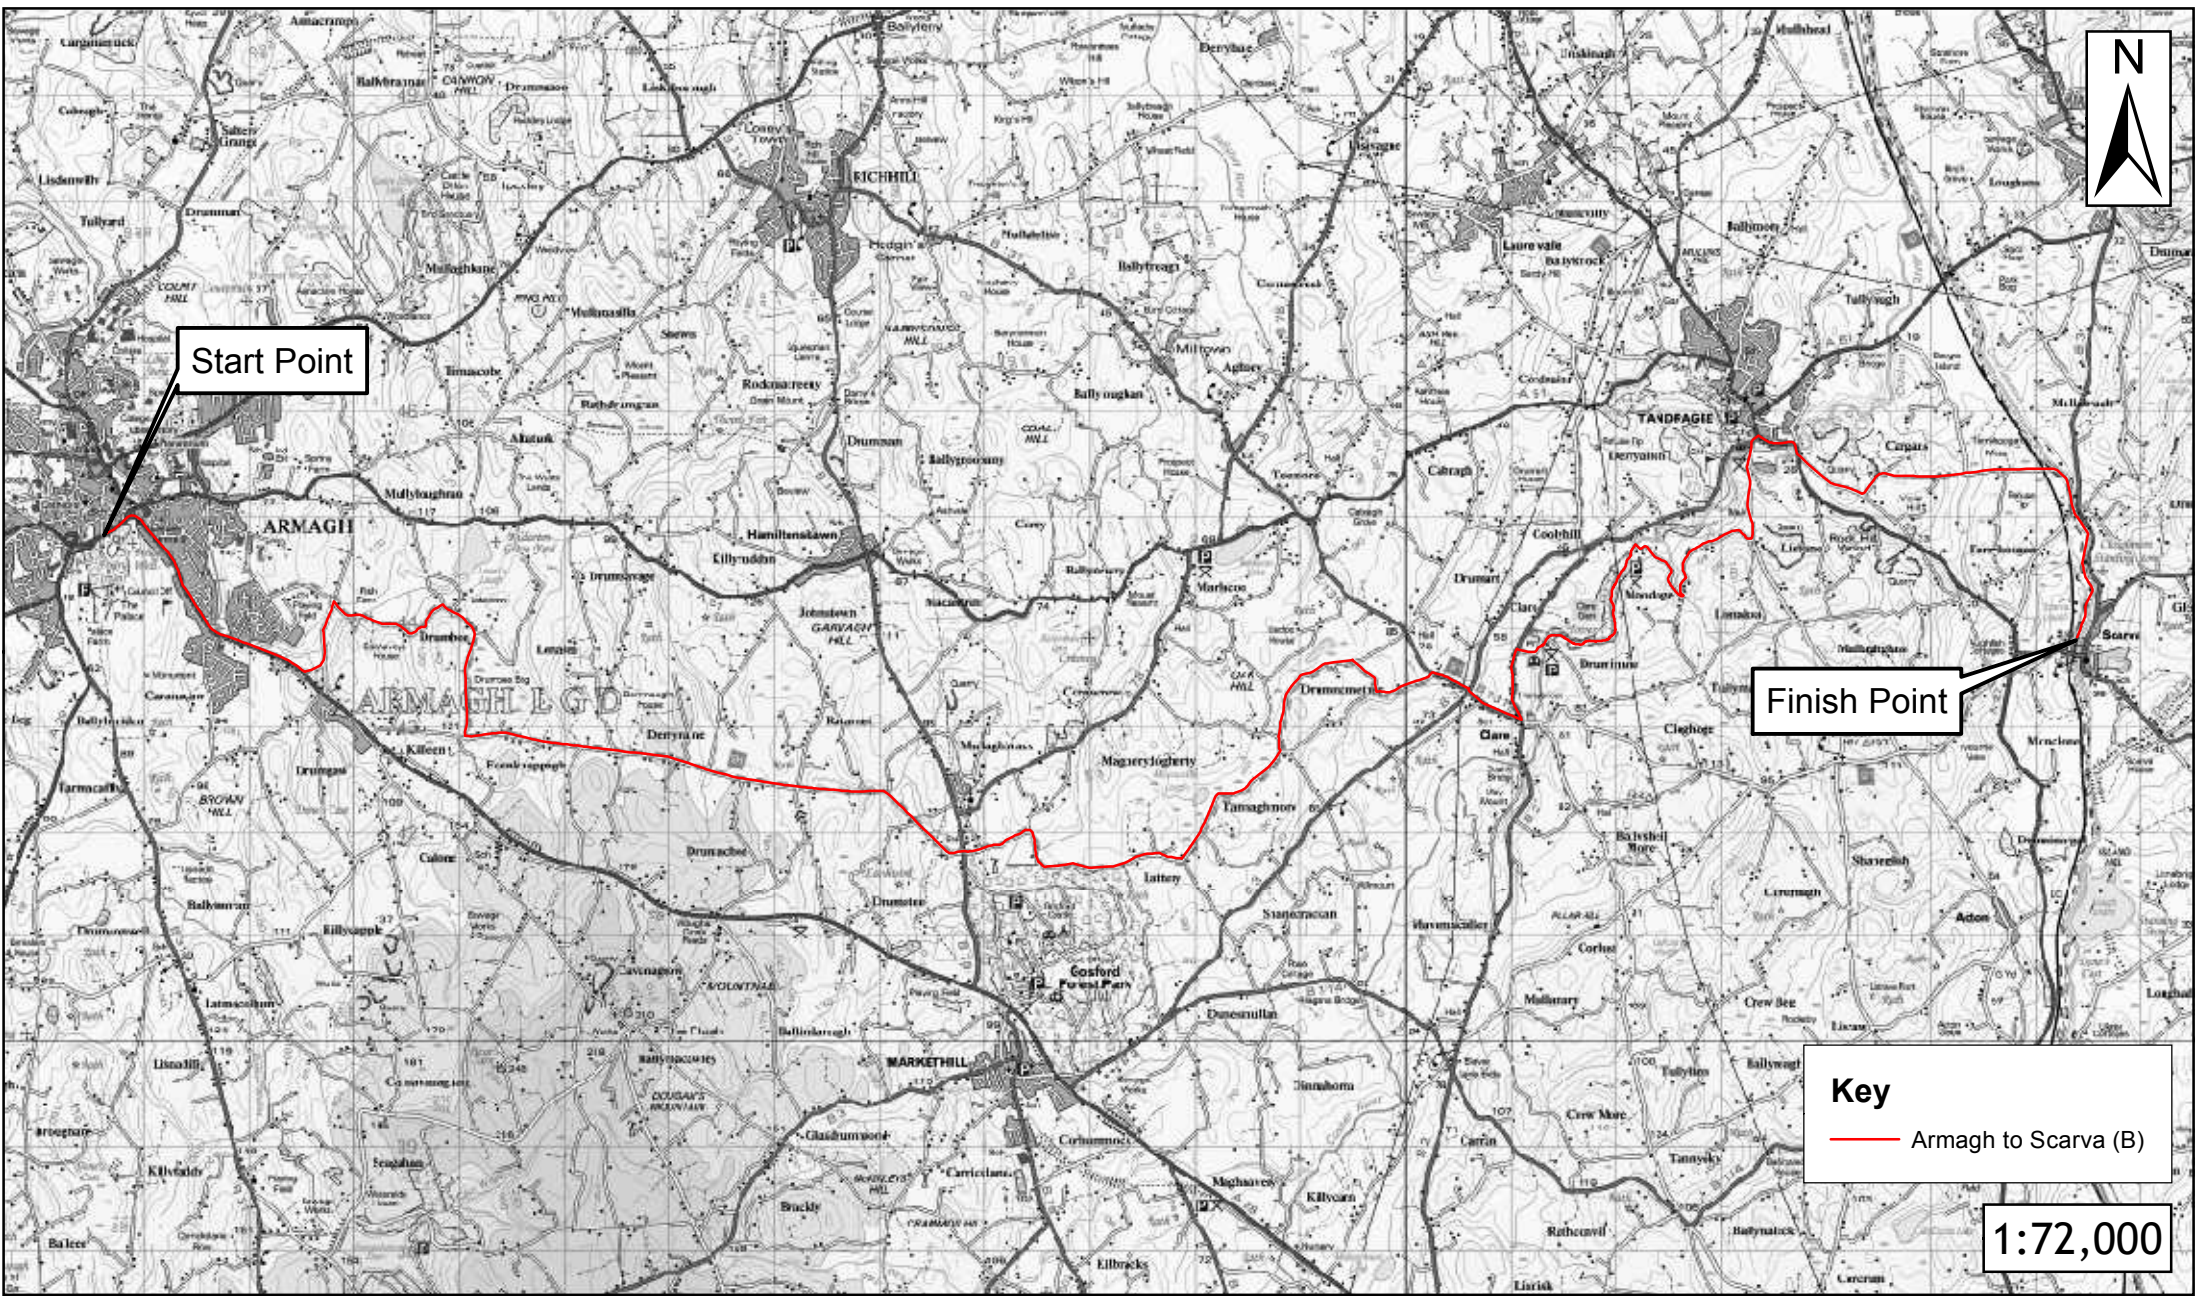

Start Point

Finish Point

**Key**

— Armagh to Scarva (B)

1:72,000

**WalkNI.com**  
 Your definitive guide to walking  
 in Northern Ireland

# Saint Patrick's Way: Armagh to Scarva

This material is based upon Crown Copyright and is reproduced with the permission of Land & Property Services under delegated authority from the Controller of Her Majesty's Stationary Office, Crown Copyright and database rights, EMOU206.2. Northern Ireland Environment Agency Copyright 2012