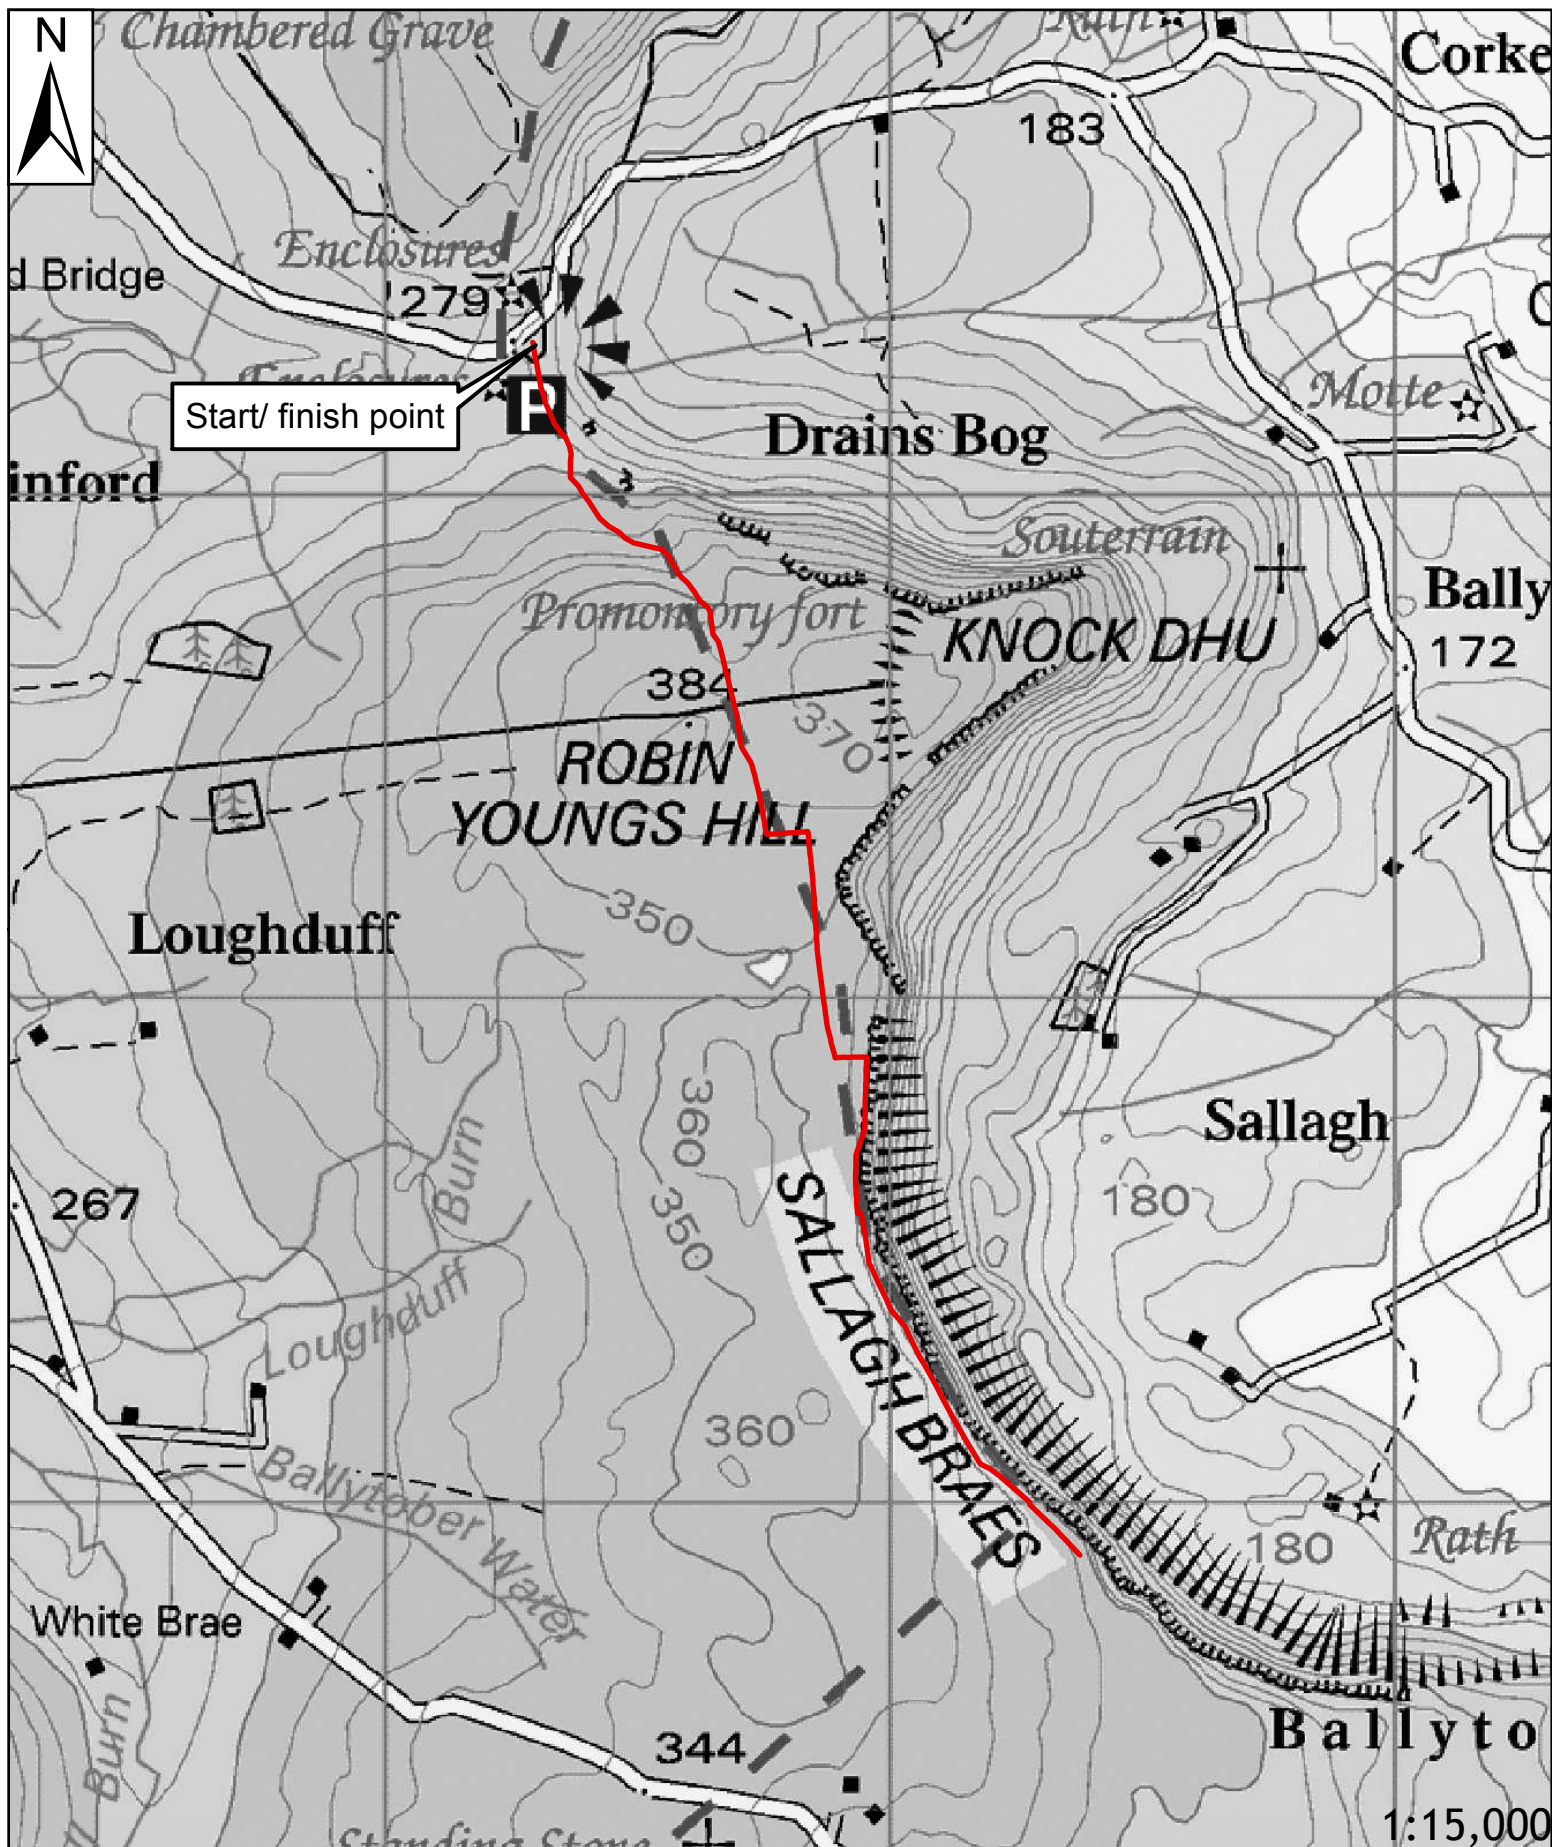

Sallagh Braes

WalkNI.com
Your definitive guide to walking
in Northern Ireland

0 0.25 0.5 1 Kilometers

This material is based upon Crown Copyright and is reproduced with the permission of Land & Property Services under delegated authority from the Controller of Her Majesty's Stationary Office, Crown Copyright and database rights, EMOU206.2. Northern Ireland Environment Agency Copyright 2012