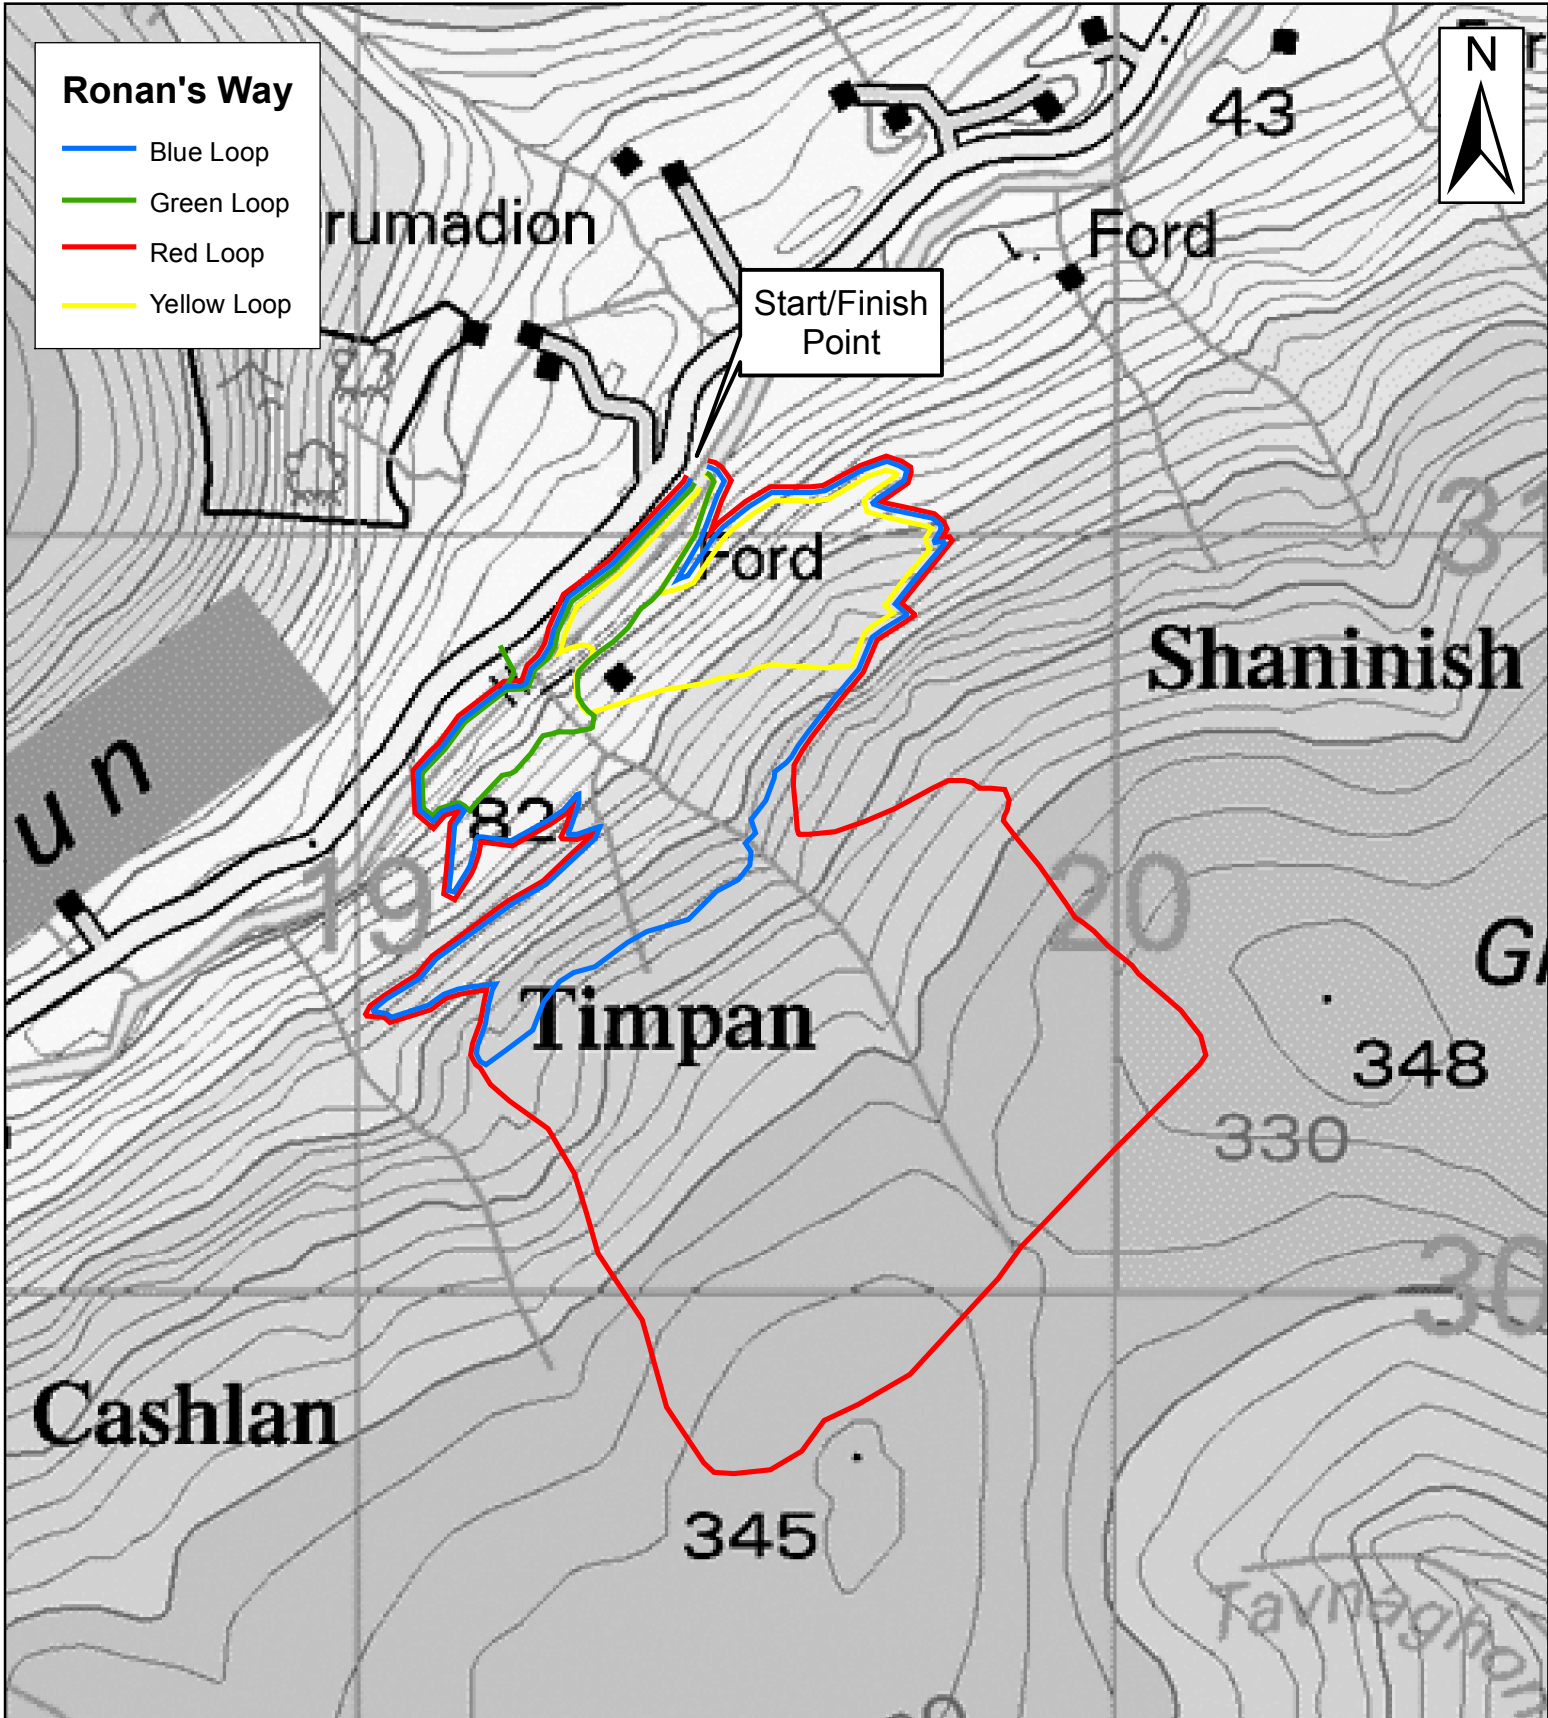

Ronan's Way

1:10,000

0 150 300 600 Meters

WalkNI.com
*Your definitive guide to walking
in Northern Ireland*

This material is based upon Crown Copyright and is reproduced with the permission of Land & Property Services under delegated authority from the Controller of Her Majesty's Stationary Office, Crown Copyright and database rights, EMOU206.2. Northern Ireland Environment Agency Copyright 2012