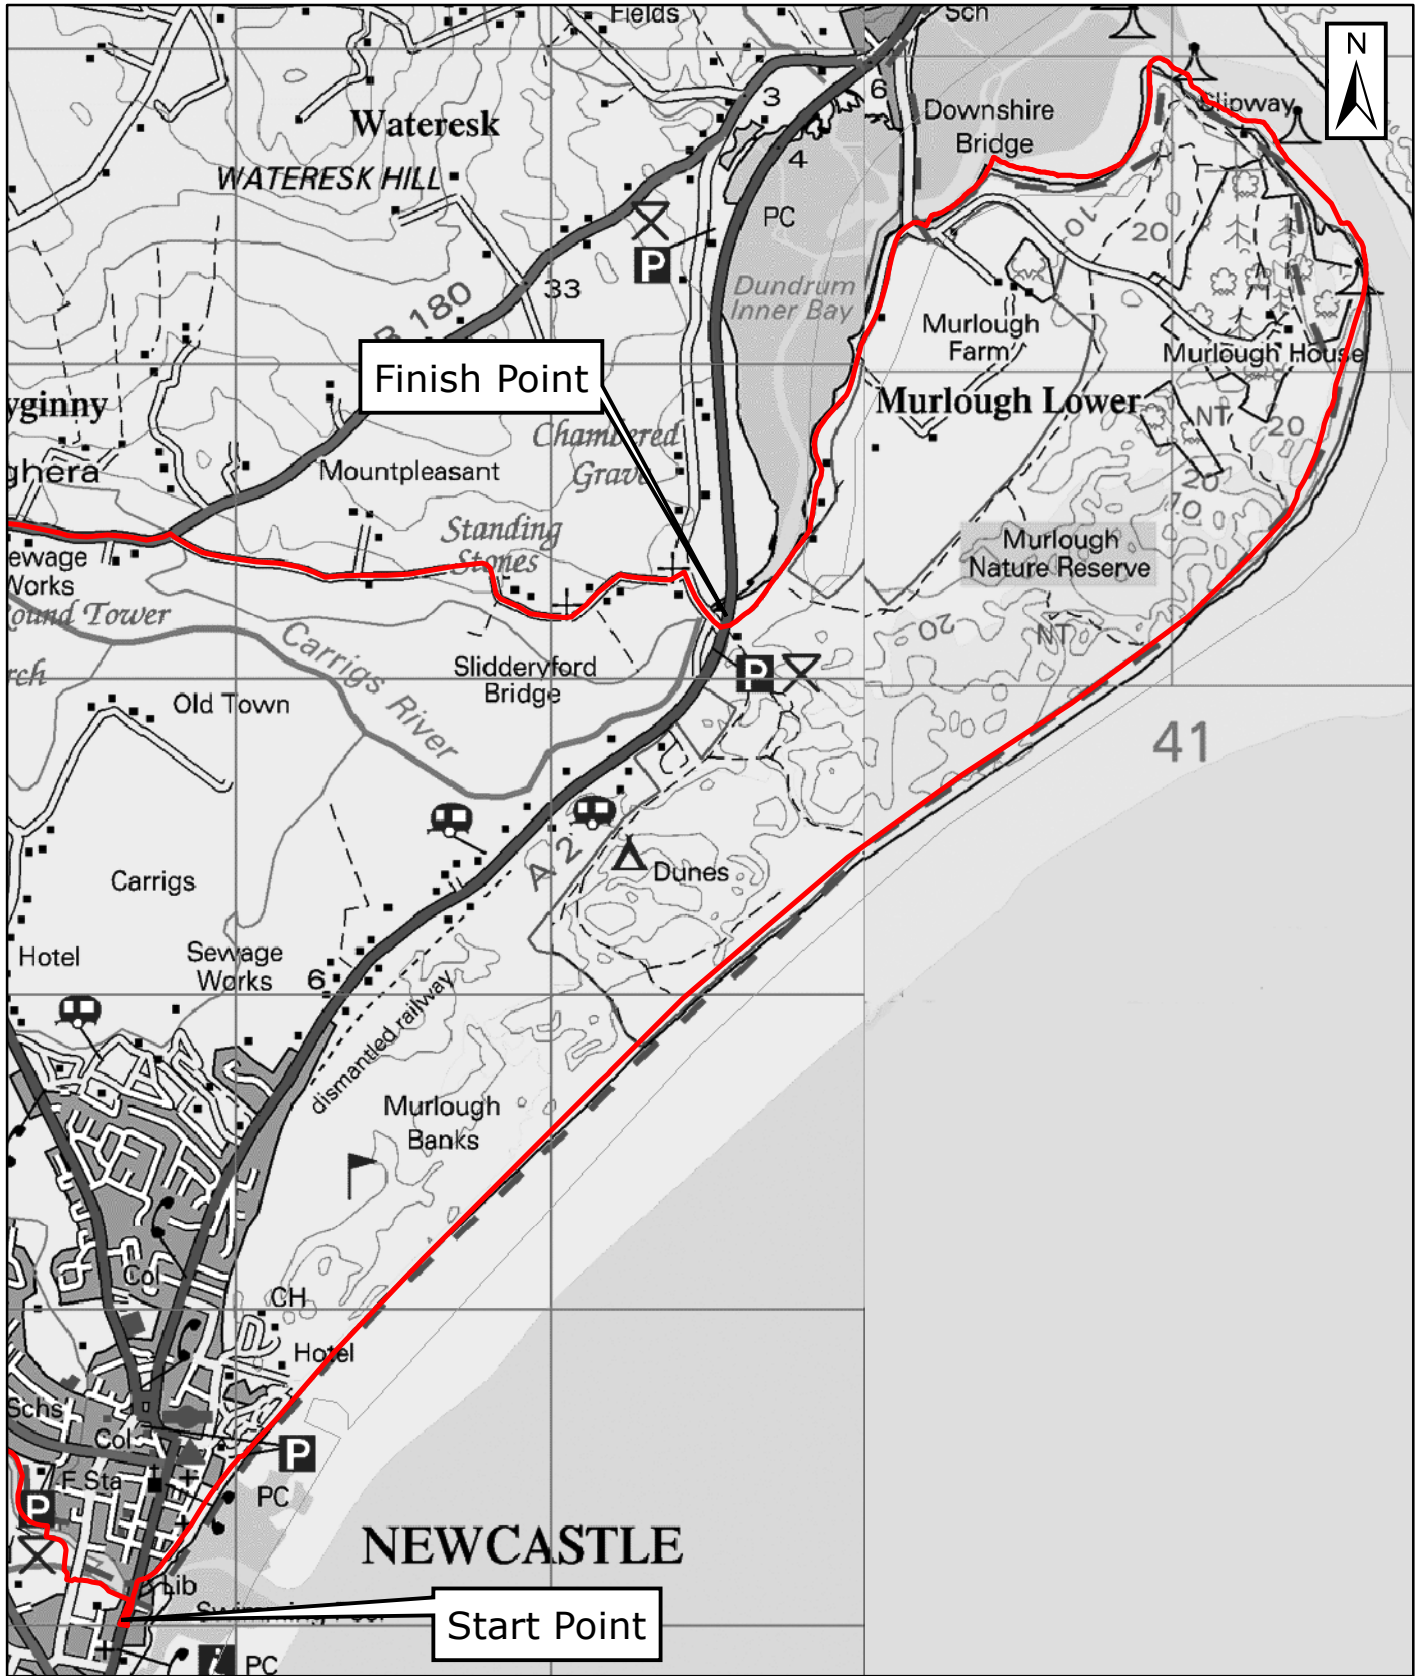

# Newcastle Way - Section 1

**WalkNI.com**  
Your definitive guide to walking  
in Northern Ireland

1:24,000

0 0.25 0.5 1 Kilometers

This material is Crown Copyright and is reproduced with the permission of Land and Property Services under delegated authority from the Controller of Her Majesty's Stationary Office, © Crown