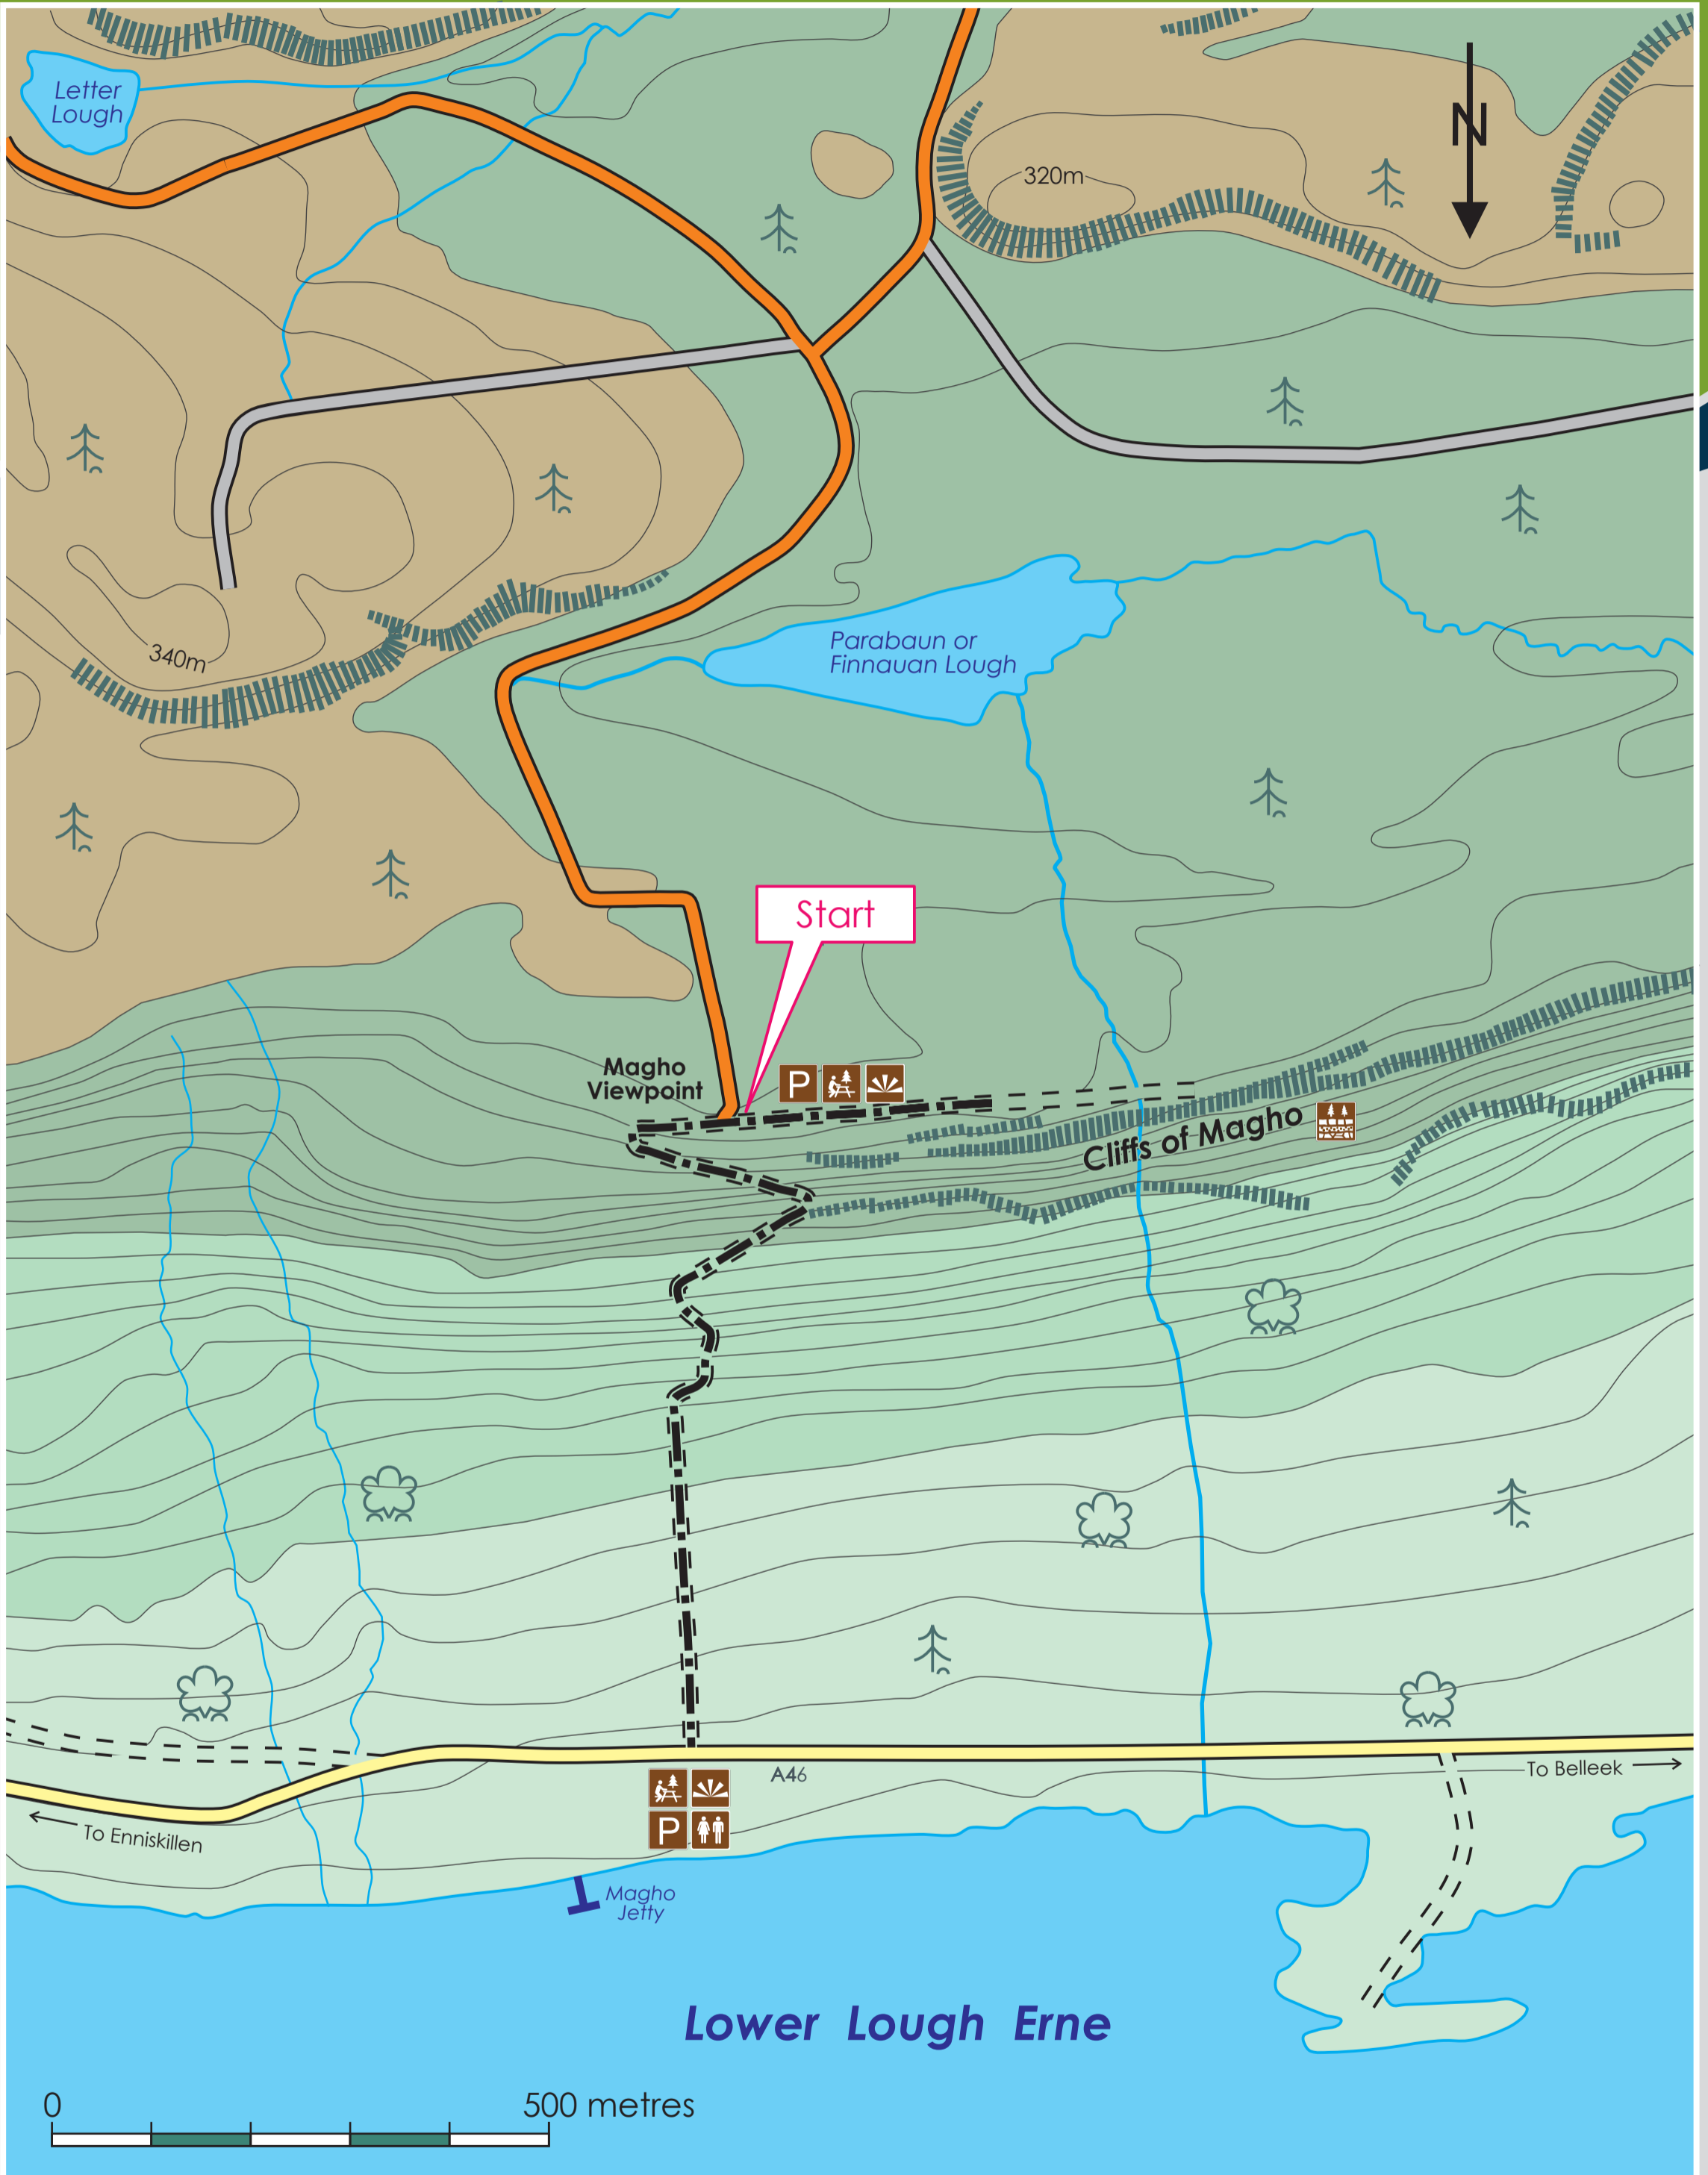

# Magho Cliffs Walk

- |  |                             |  |                         |  |                 |
|--|-----------------------------|--|-------------------------|--|-----------------|
|  | Walk Route                  |  | Contours                |  | Jetty           |
|  | Forest Track                |  | Forest Area             |  | Public Toilets  |
|  | Footpath                    |  | Steep Ground/<br>Cliffs |  | Viewpoint       |
|  | Public Road                 |  | Lakes                   |  | Geological Site |
|  | Lough Navar<br>Scenic Drive |  | Rivers                  |  | Picnic area     |
|  |                             |  |                         |  | Parking         |