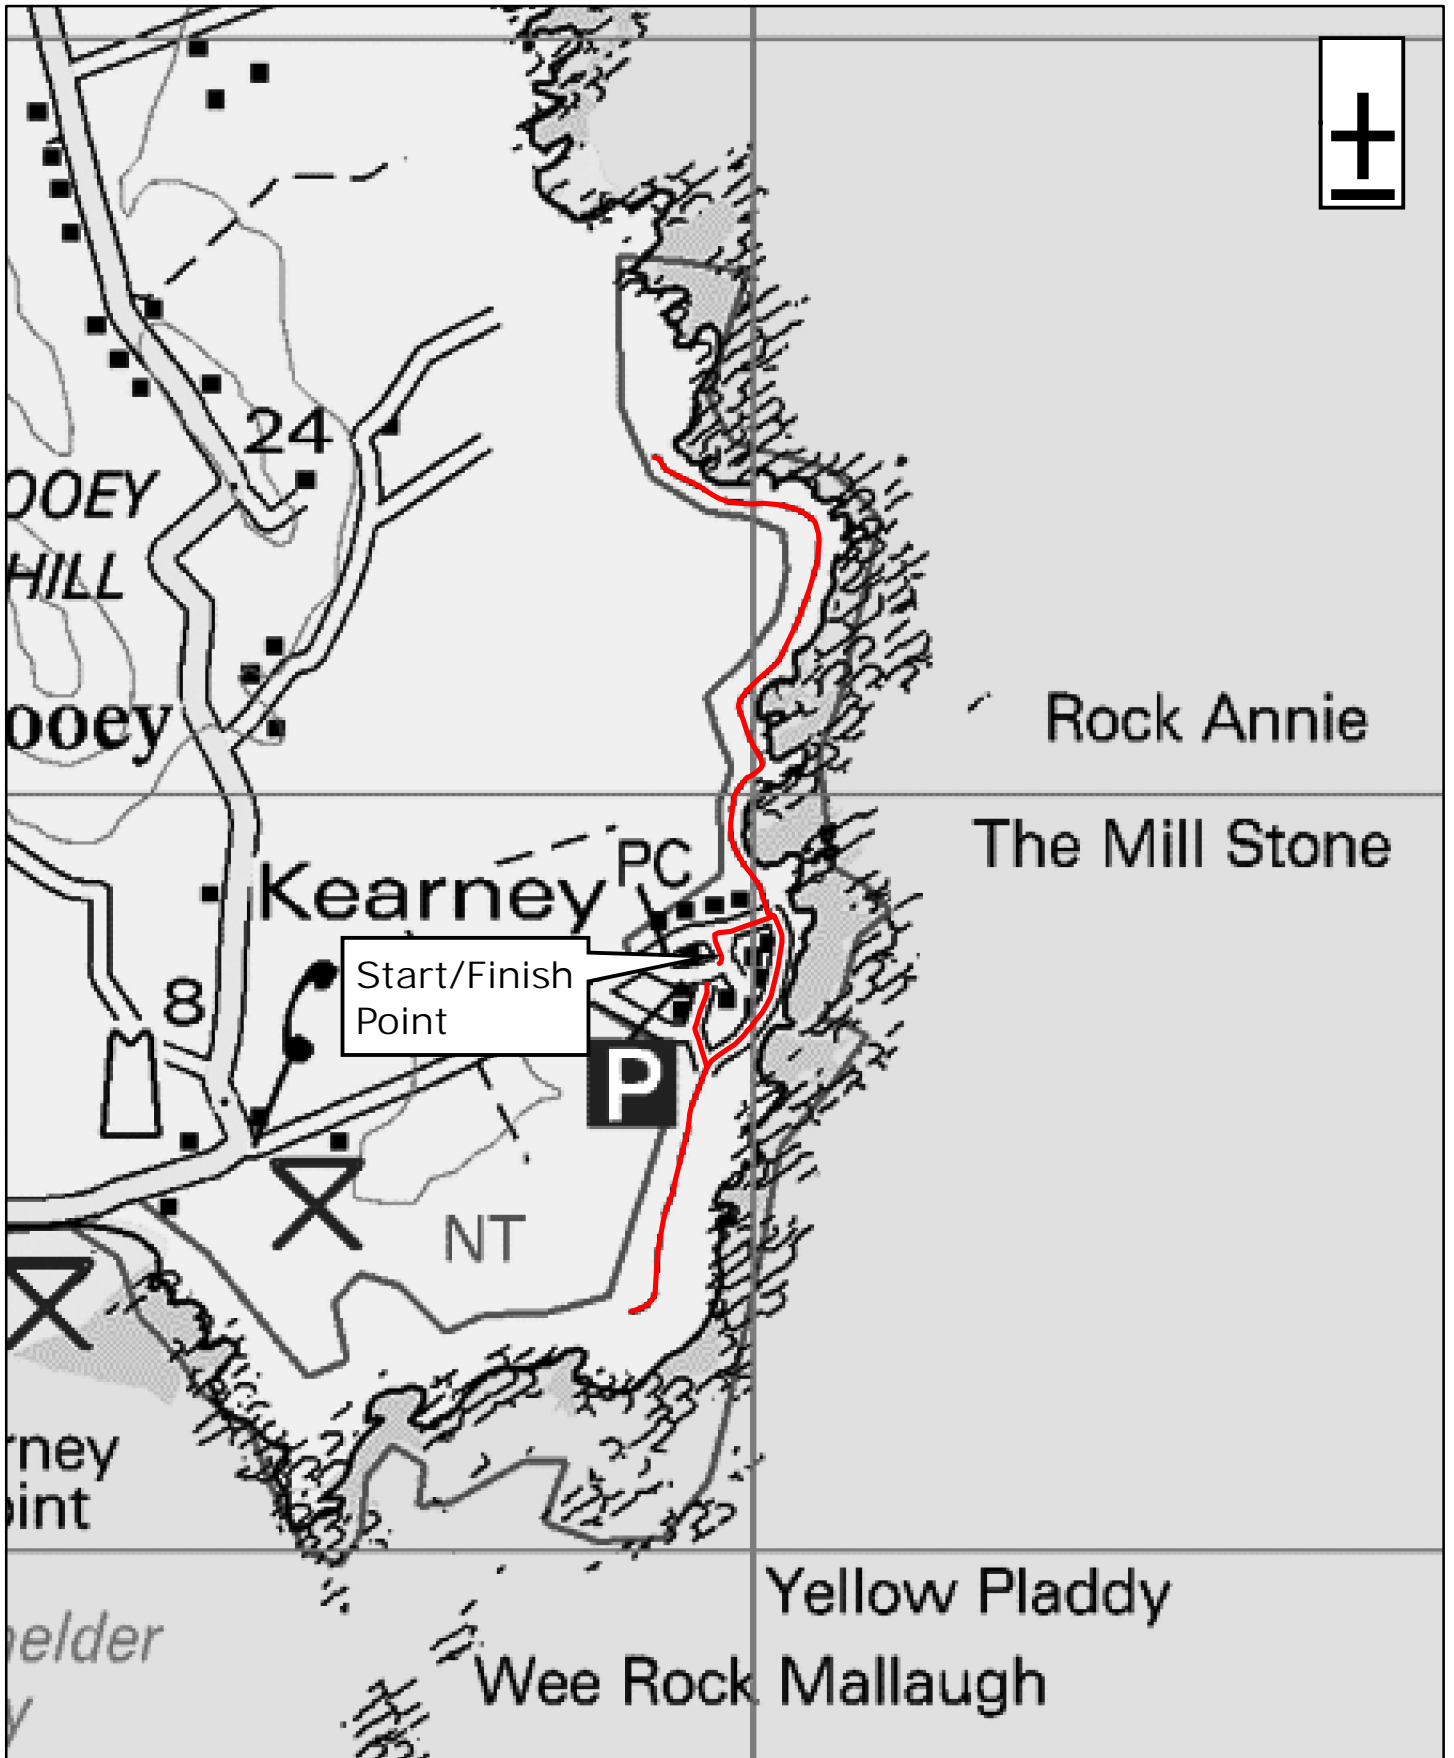

Kearney

1:10,000

0 0.1 0.2 0.4 Miles

WalkNI.com
Your definitive guide to walking
in Northern Ireland

This material is Crown Copyright and is reproduced with the permission of Land and Property Services under delegated authority from the Controller of Her Majesty's Stationary Office, © Crown copyright and database rights NIMA ESA&LA205.2