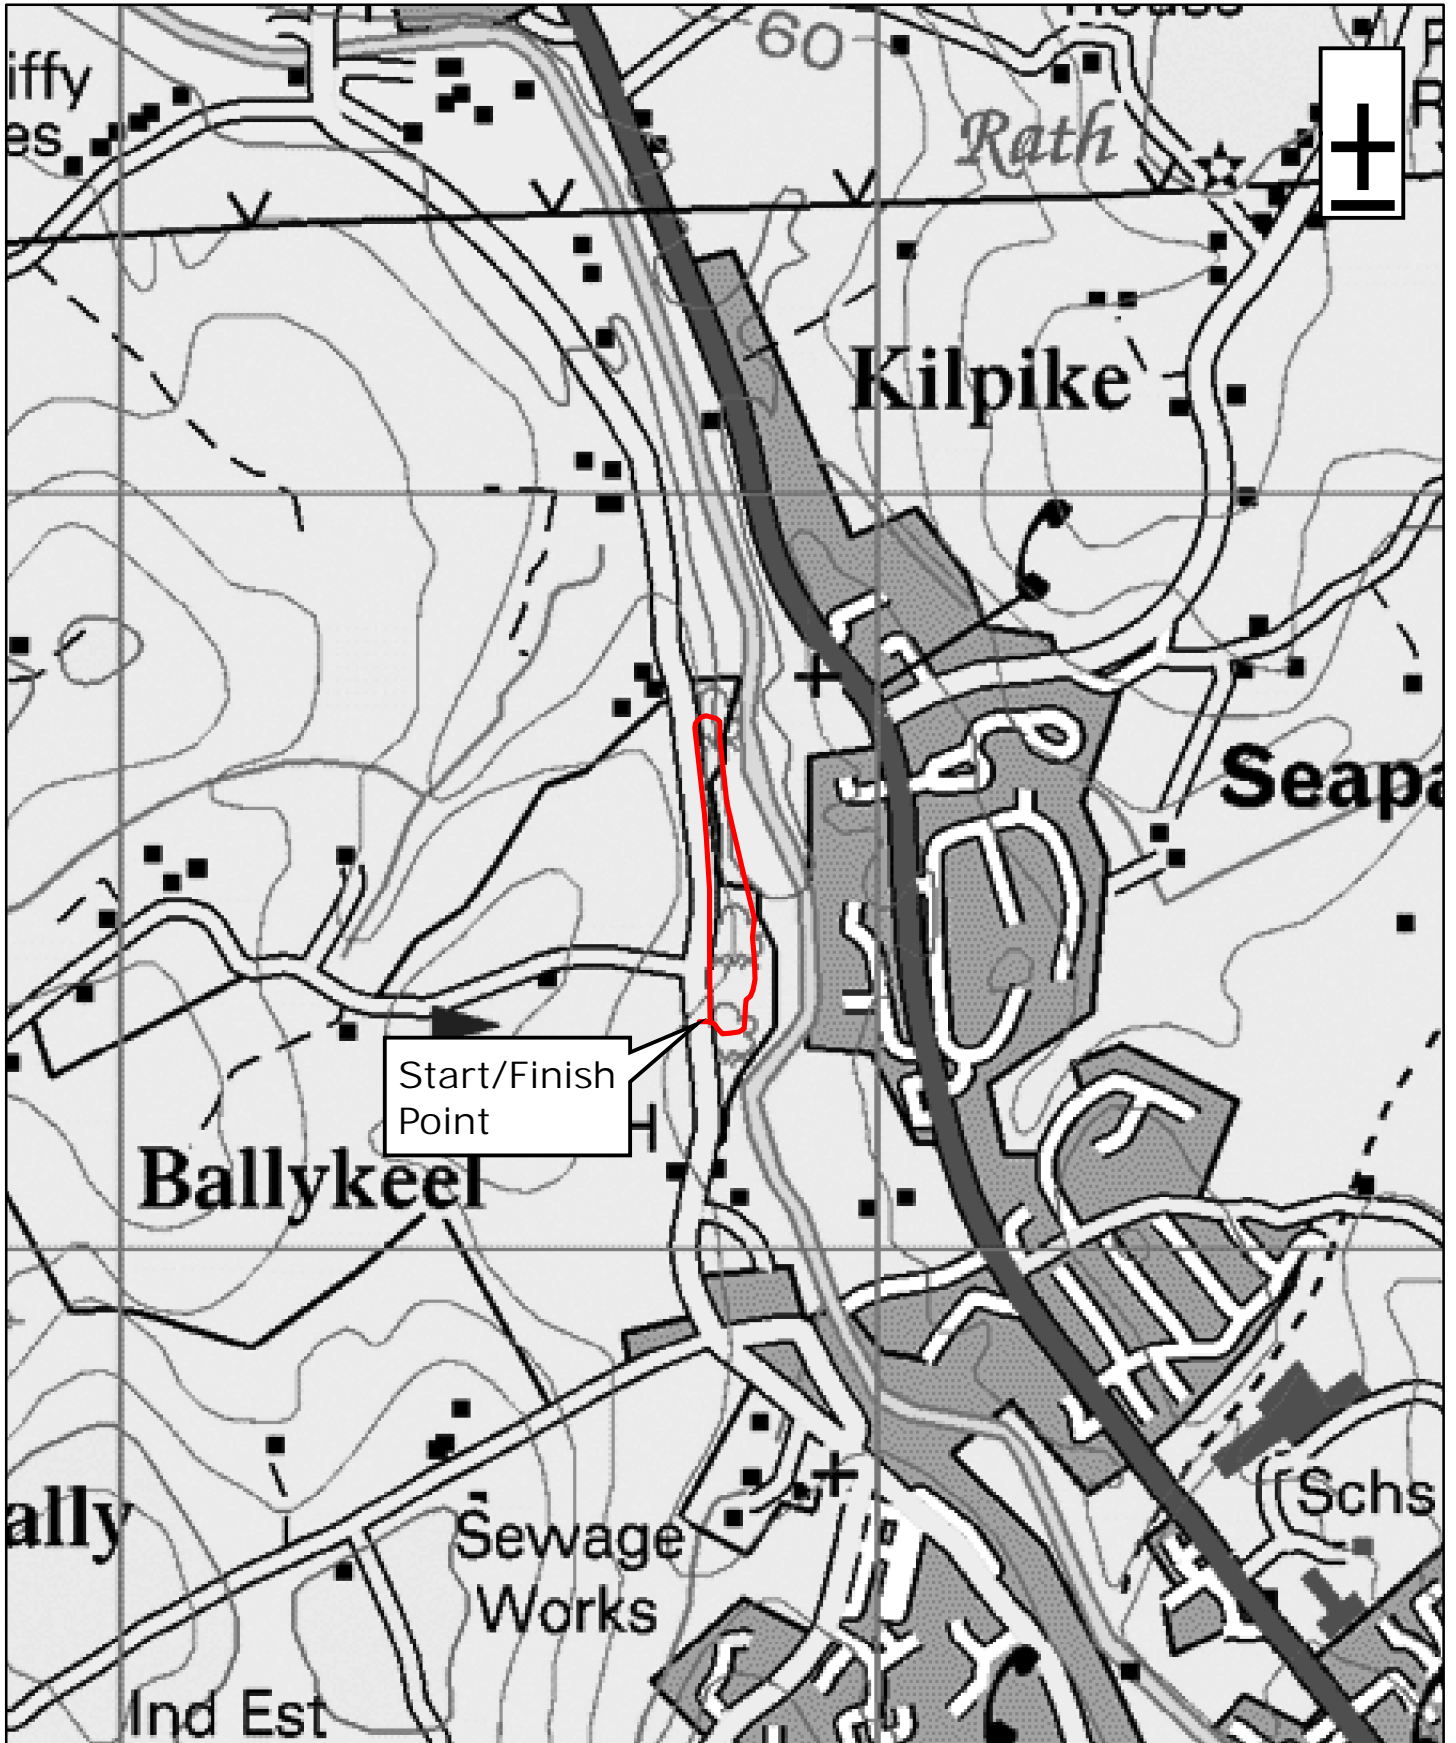

# Huntly Wood Walk

1:10,000

0 0.1 0.2 0.4 Miles

**WalkNI.com**  
*Your definitive guide to walking  
in Northern Ireland*

This material is Crown Copyright and is reproduced with the permission of Land and Property Services under delegated authority from the Controller of Her Majesty's Stationary Office, © Crown copyright and database rights NIMA ESA&LA205.2