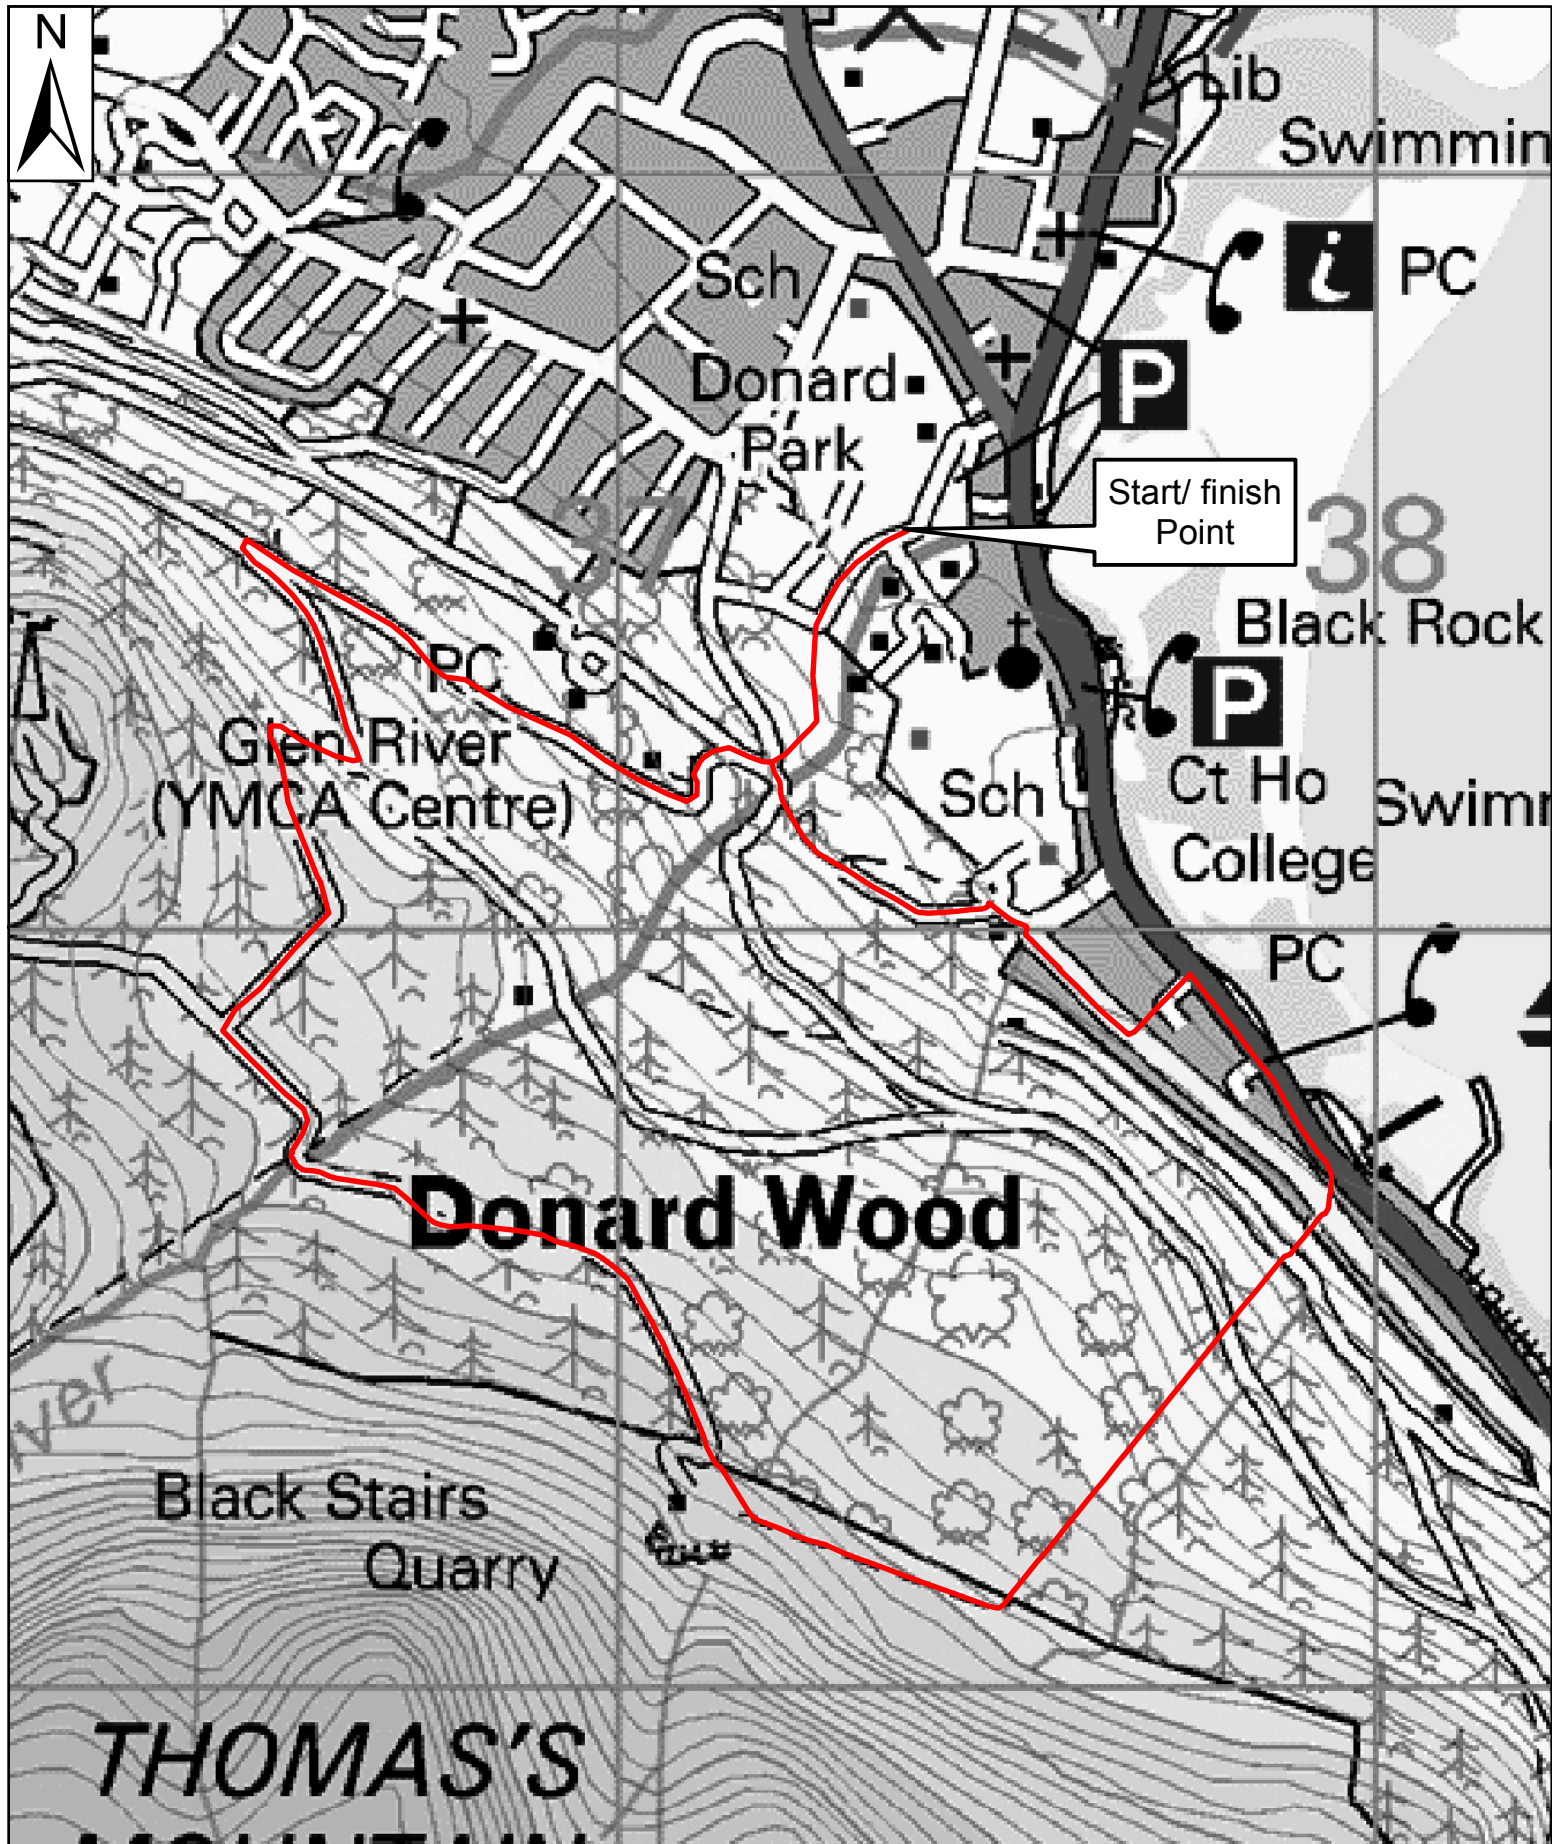

# Granite Trail - Donard Loop & Bogie Line

**WalkNI.com**  
Your definitive guide to walking  
in Northern Ireland

1:10,000 0 125 250 500 Meters

This material is based upon Crown Copyright and is reproduced with the permission of Land & Property Services under delegated authority from the Controller of Her Majesty's Stationary Office, Crown Copyright and database rights, EMOU206.2. Northern Ireland Environment Agency Copyright 2012