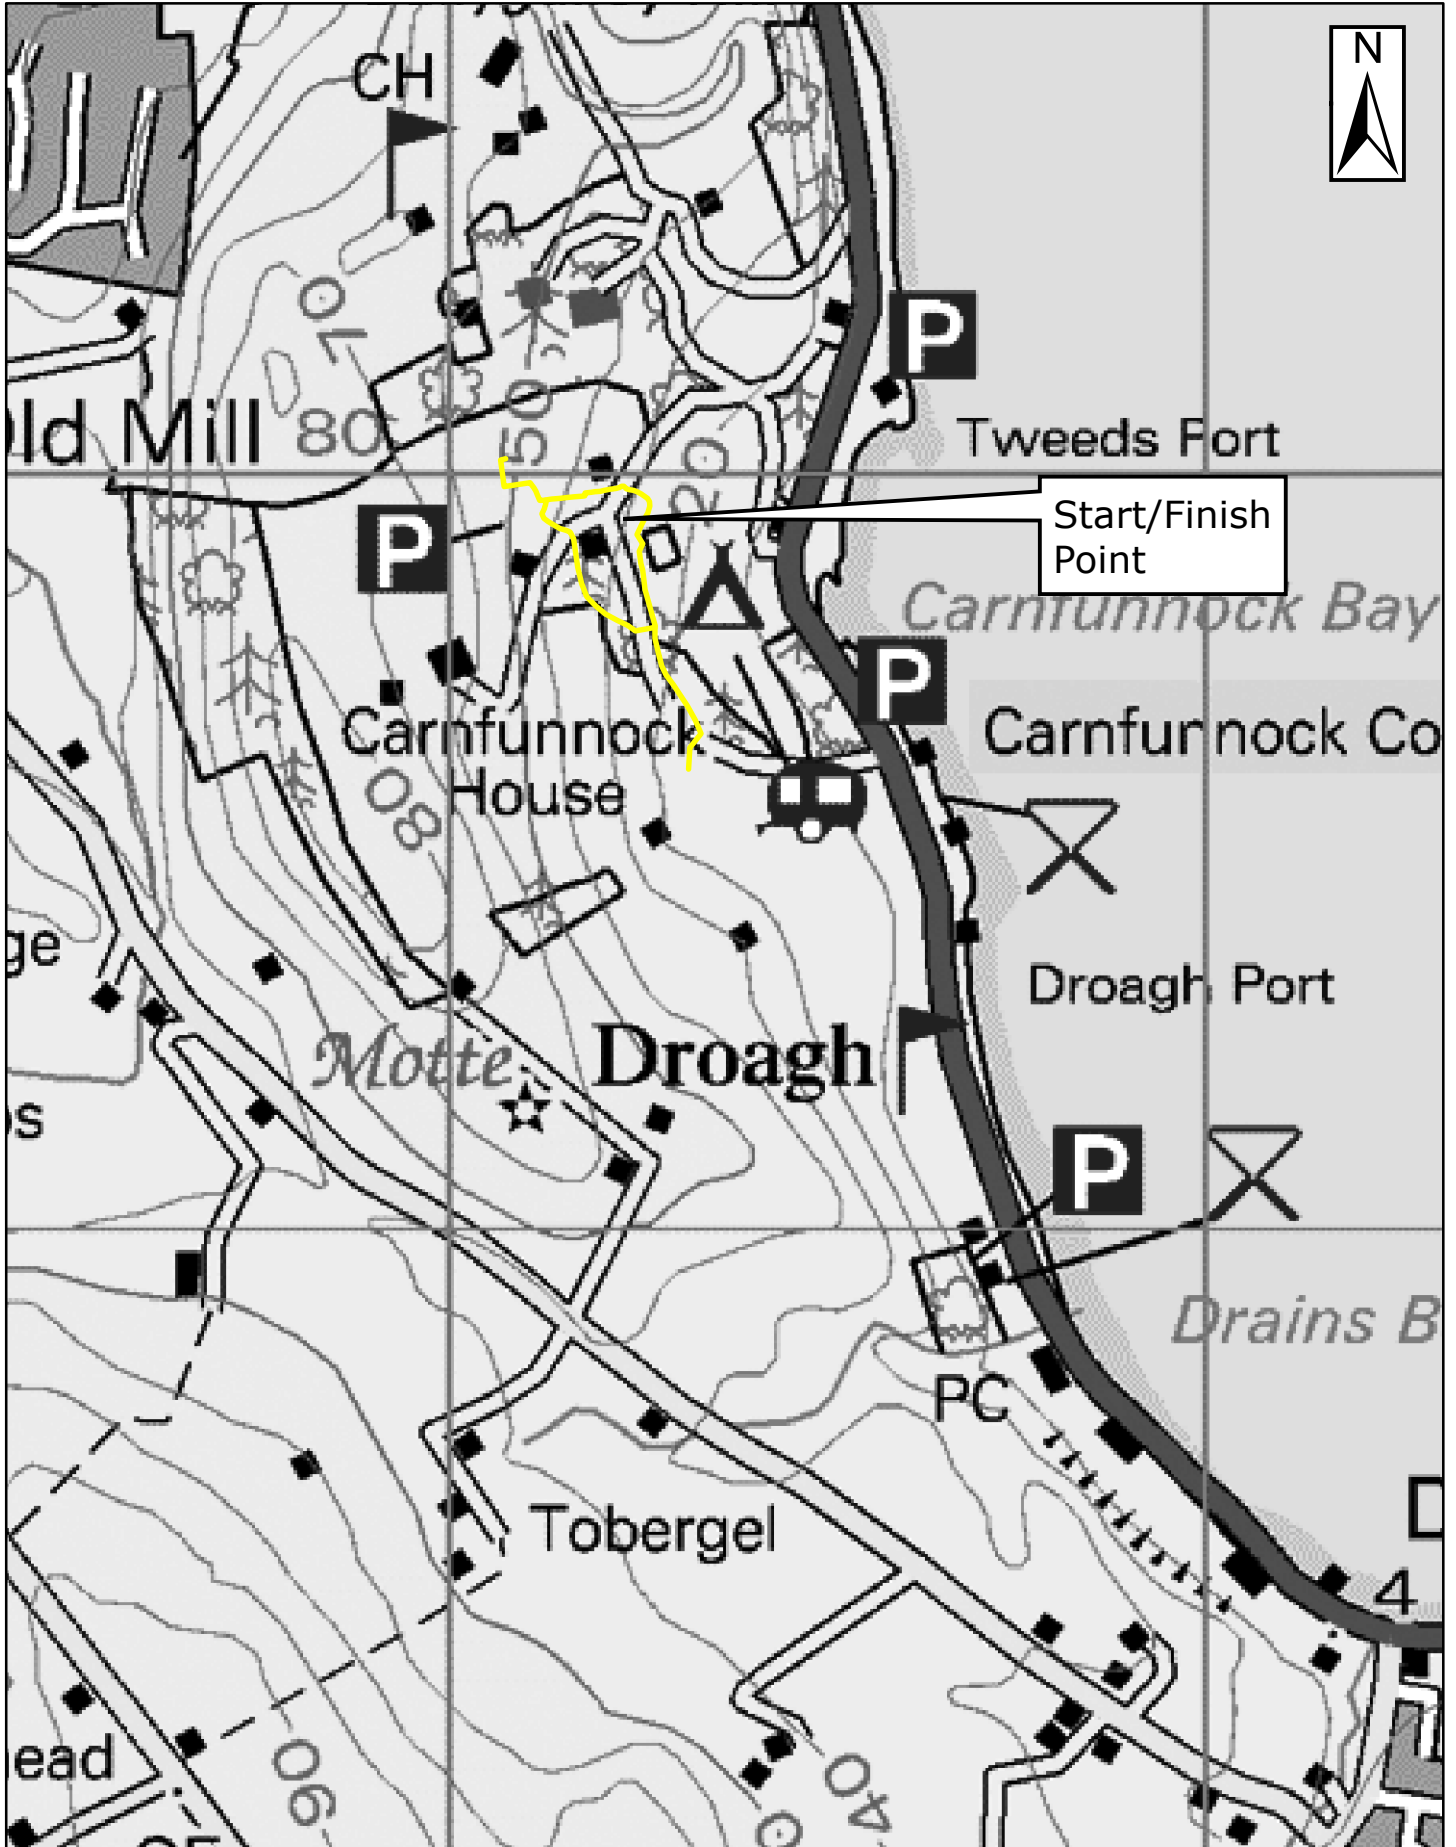

# Carnfunnock Country Park - Garden Walk

**WalkNI.com**  
Your definitive guide to walking  
in Northern Ireland

1:10,000

0 0.15 0.3 0.6 Kilometers

This material is Crown Copyright and is reproduced with the permission of Land and Property Services under delegated authority from the Controller of Her Majesty's Stationary Office, © Crown copyright and database rights NIMA ESA&LA205.2