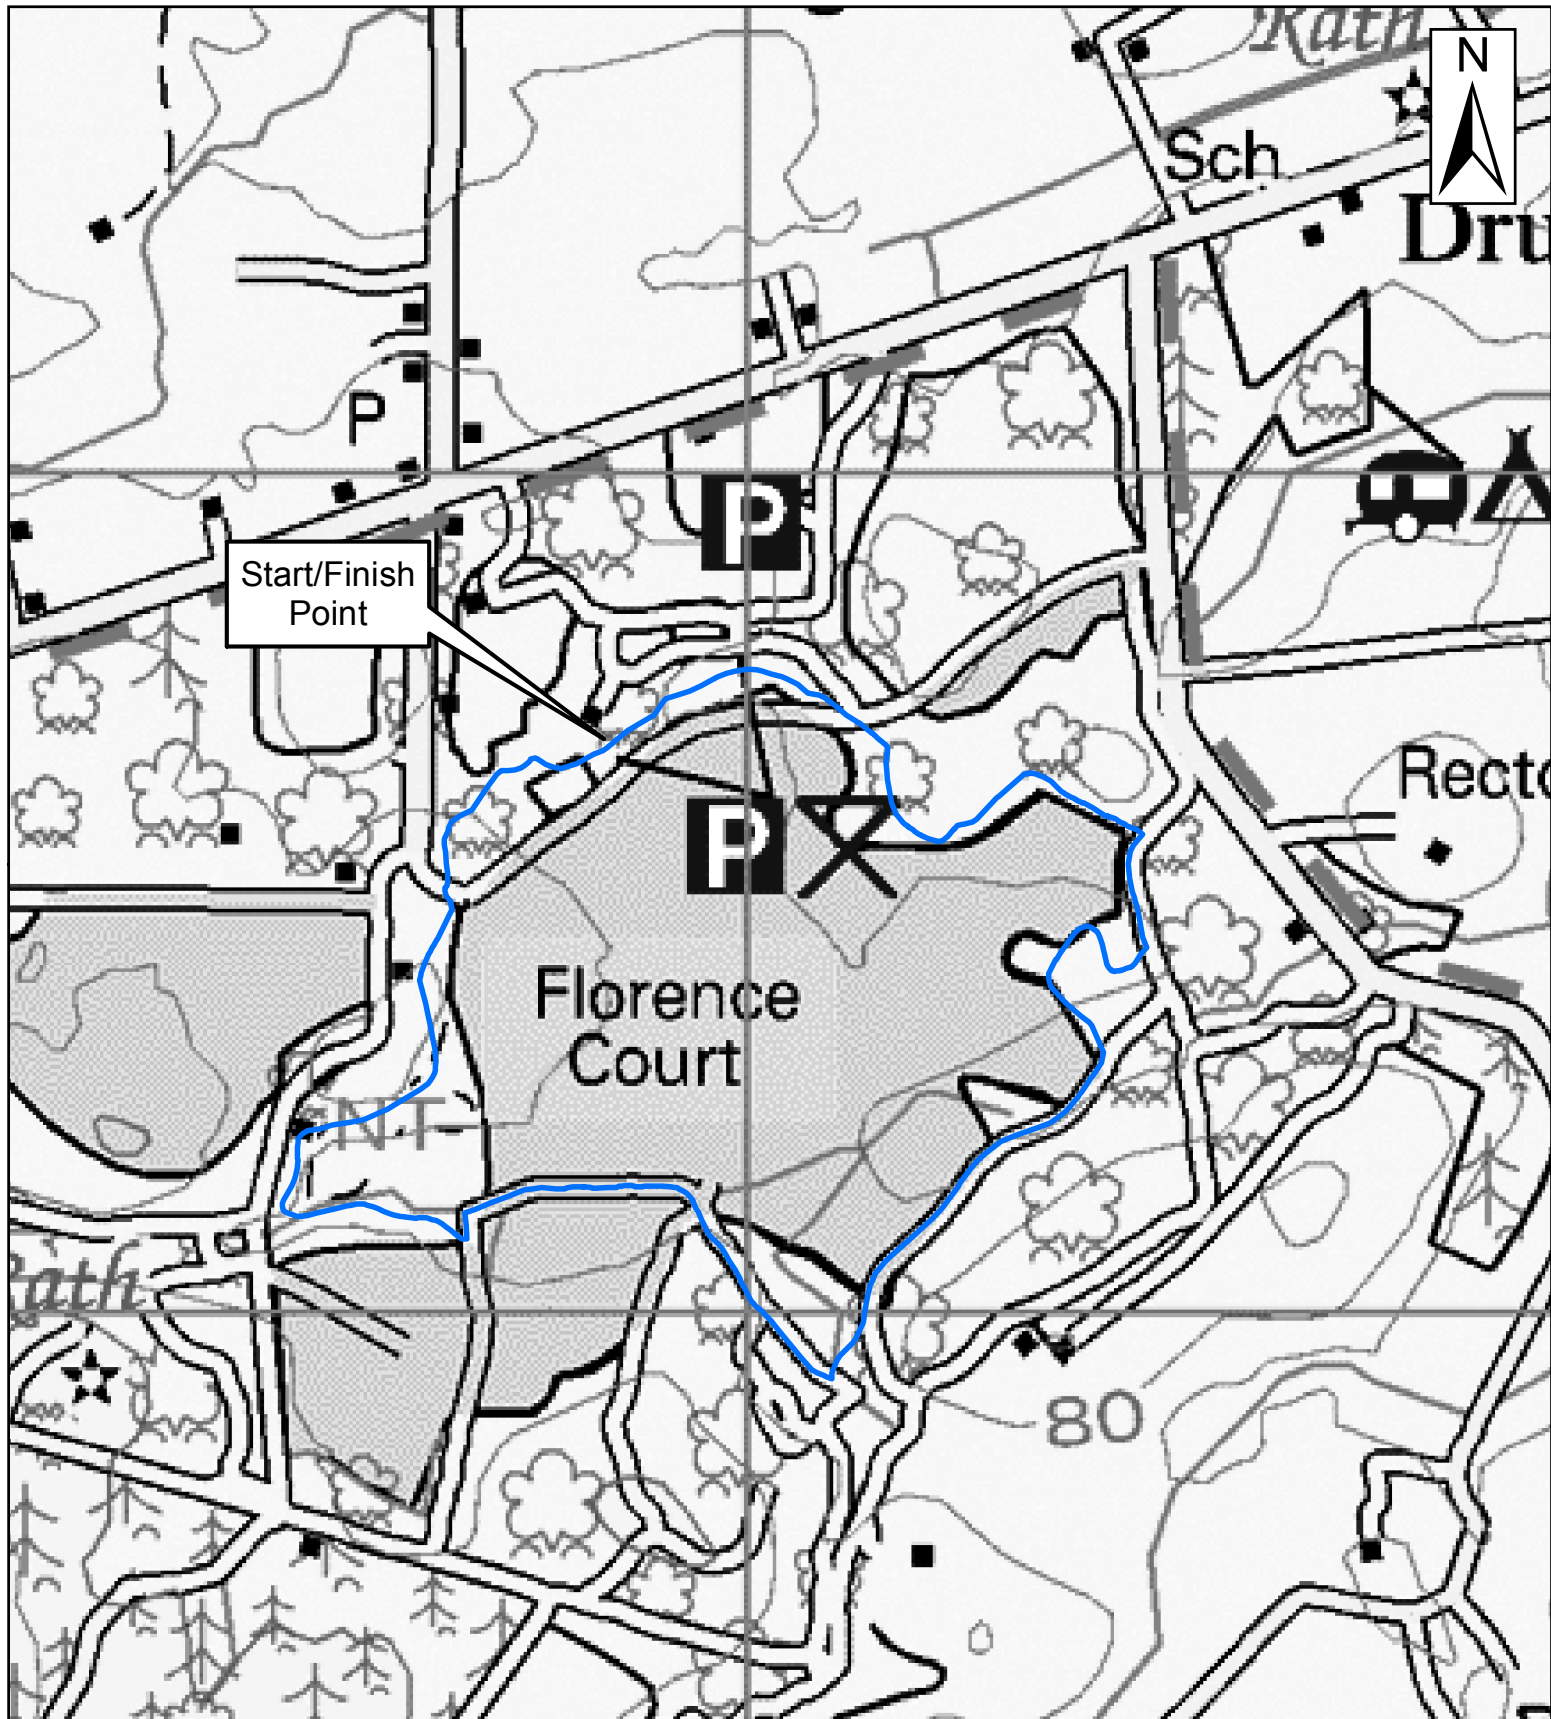

Florence Court - Blue Trail

1:9,000

0 120 240 480 Meters

WalkNI.com
*Your definitive guide to walking
in Northern Ireland*

This material is based upon Crown Copyright and is reproduced with the permission of Land & Property Services under delegated authority from the Controller of Her Majesty's Stationary Office, Crown Copyright and database rights, EMOU206.2. Northern Ireland Environment Agency Copyright 2012