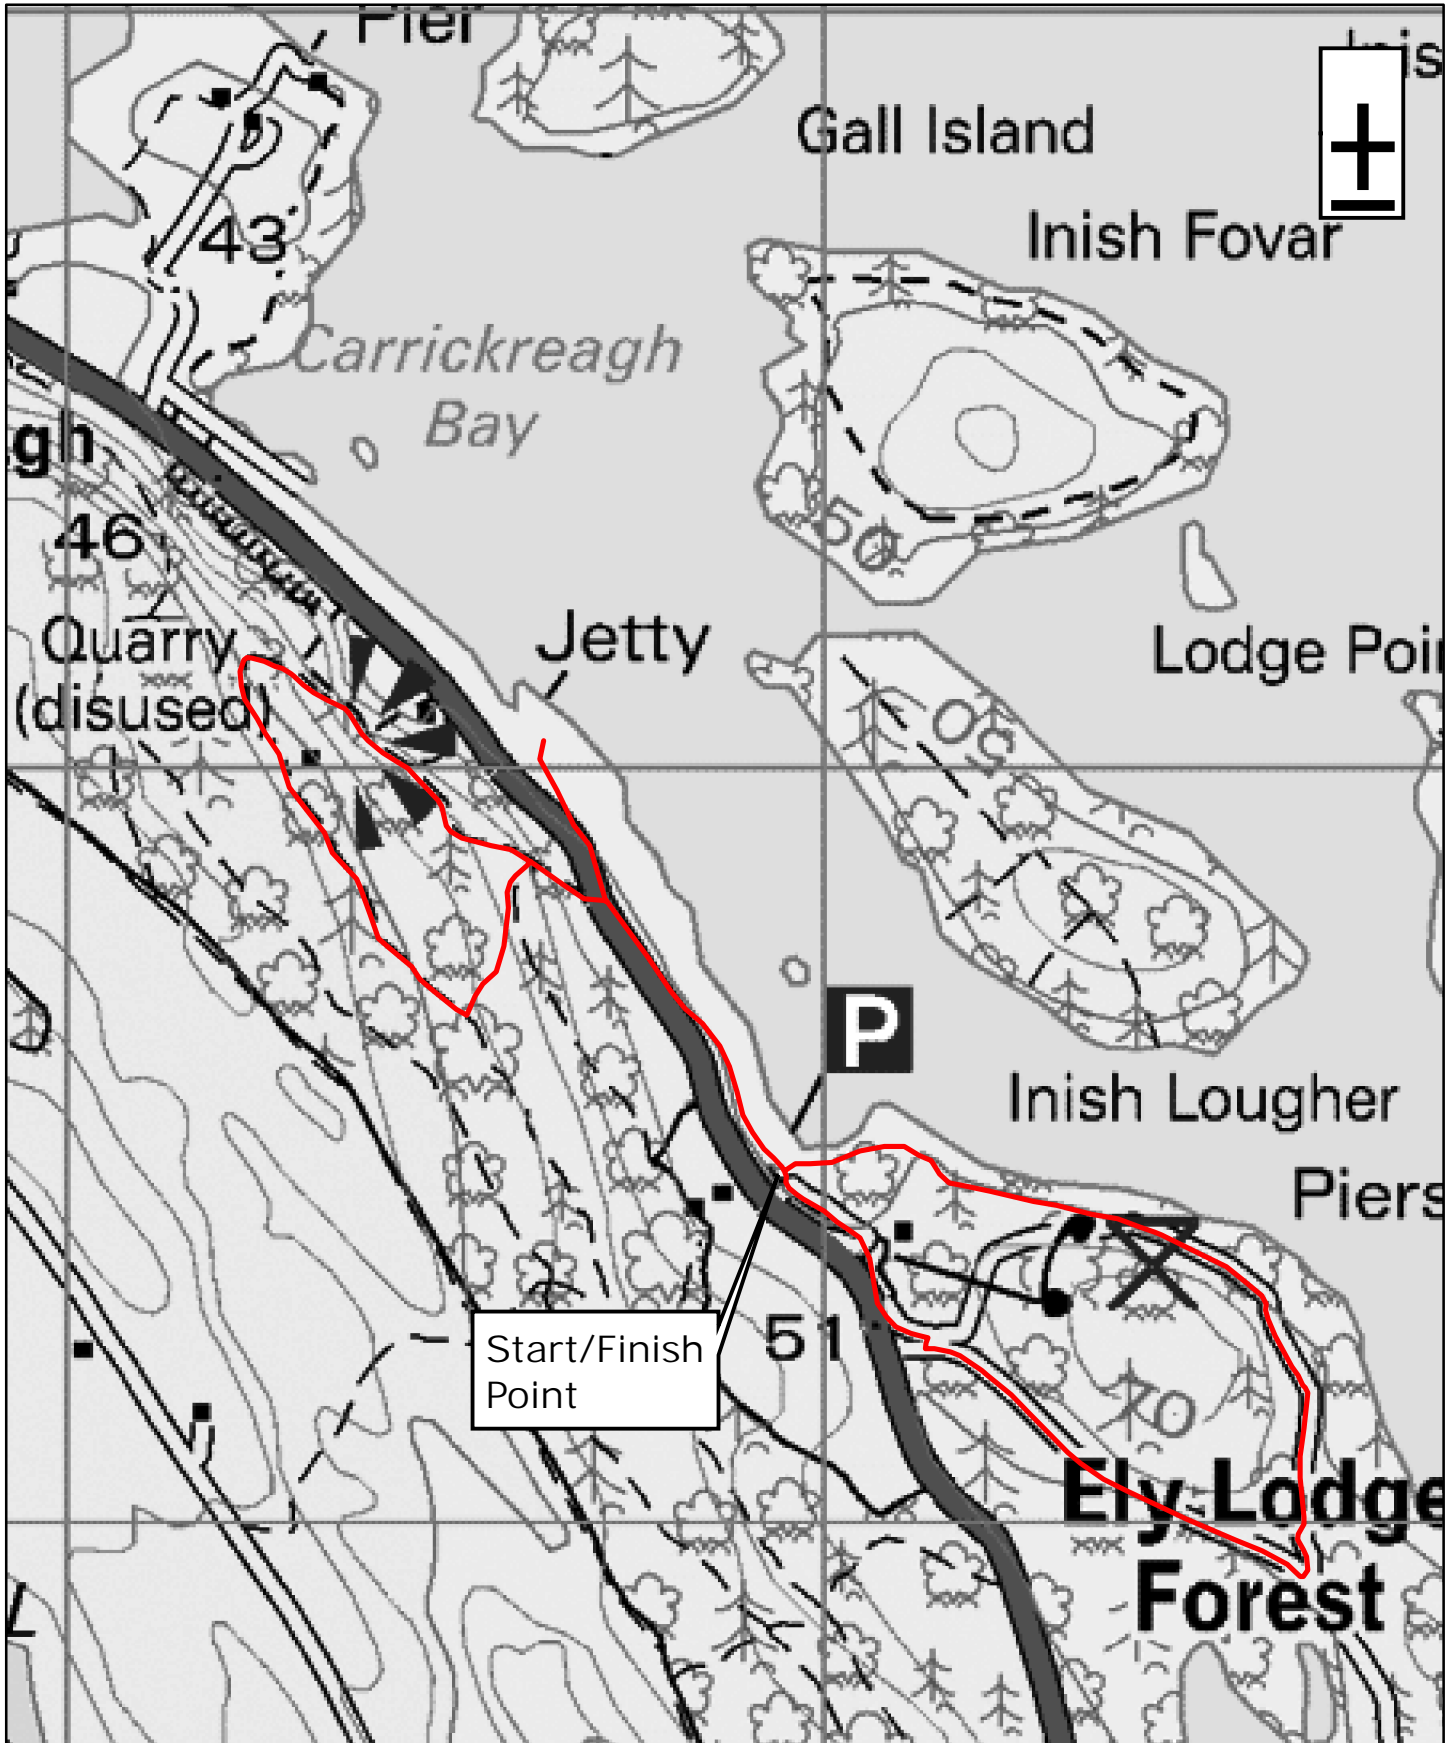

Ely Lodge

1:10,000

0 0.1 0.2 0.4 Miles

WalkNI.com
Your definitive guide to walking
in Northern Ireland

This material is Crown Copyright and is reproduced with the permission of Land and Property Services under delegated authority from the Controller of Her Majesty's Stationary Office, © Crown copyright and database rights NIMA ESA&LA205.2