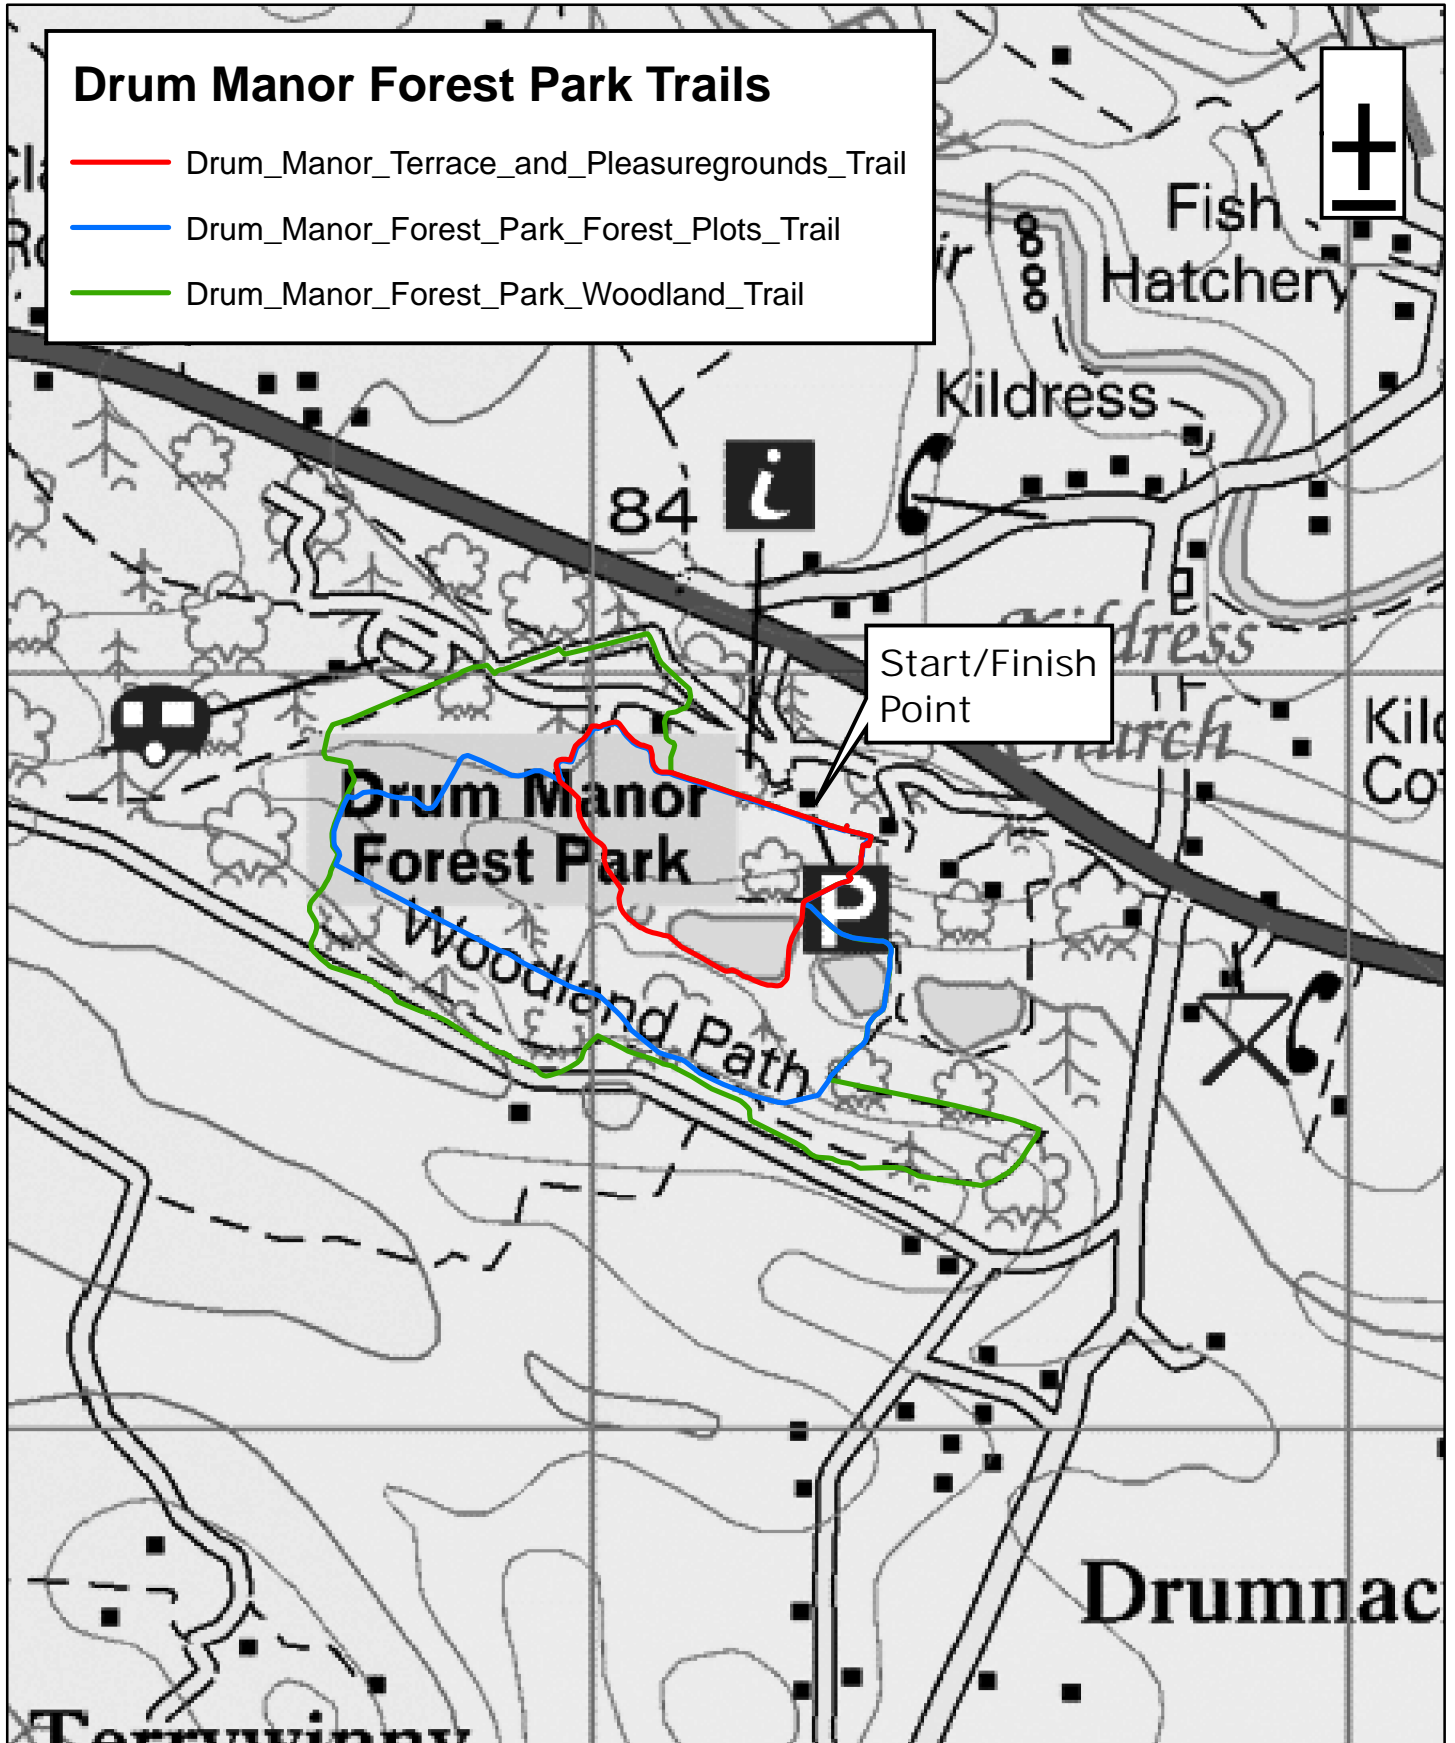

Drum Manor Forest Park

1:10,000

0 0.1 0.2 0.4 Miles

WalkNI.com
Your definitive guide to walking
in Northern Ireland

This material is Crown Copyright and is reproduced with the permission of Land and Property Services under delegated authority from the Controller of Her Majesty's Stationary Office, © Crown copyright and database rights NIMA ESA&LA205.2