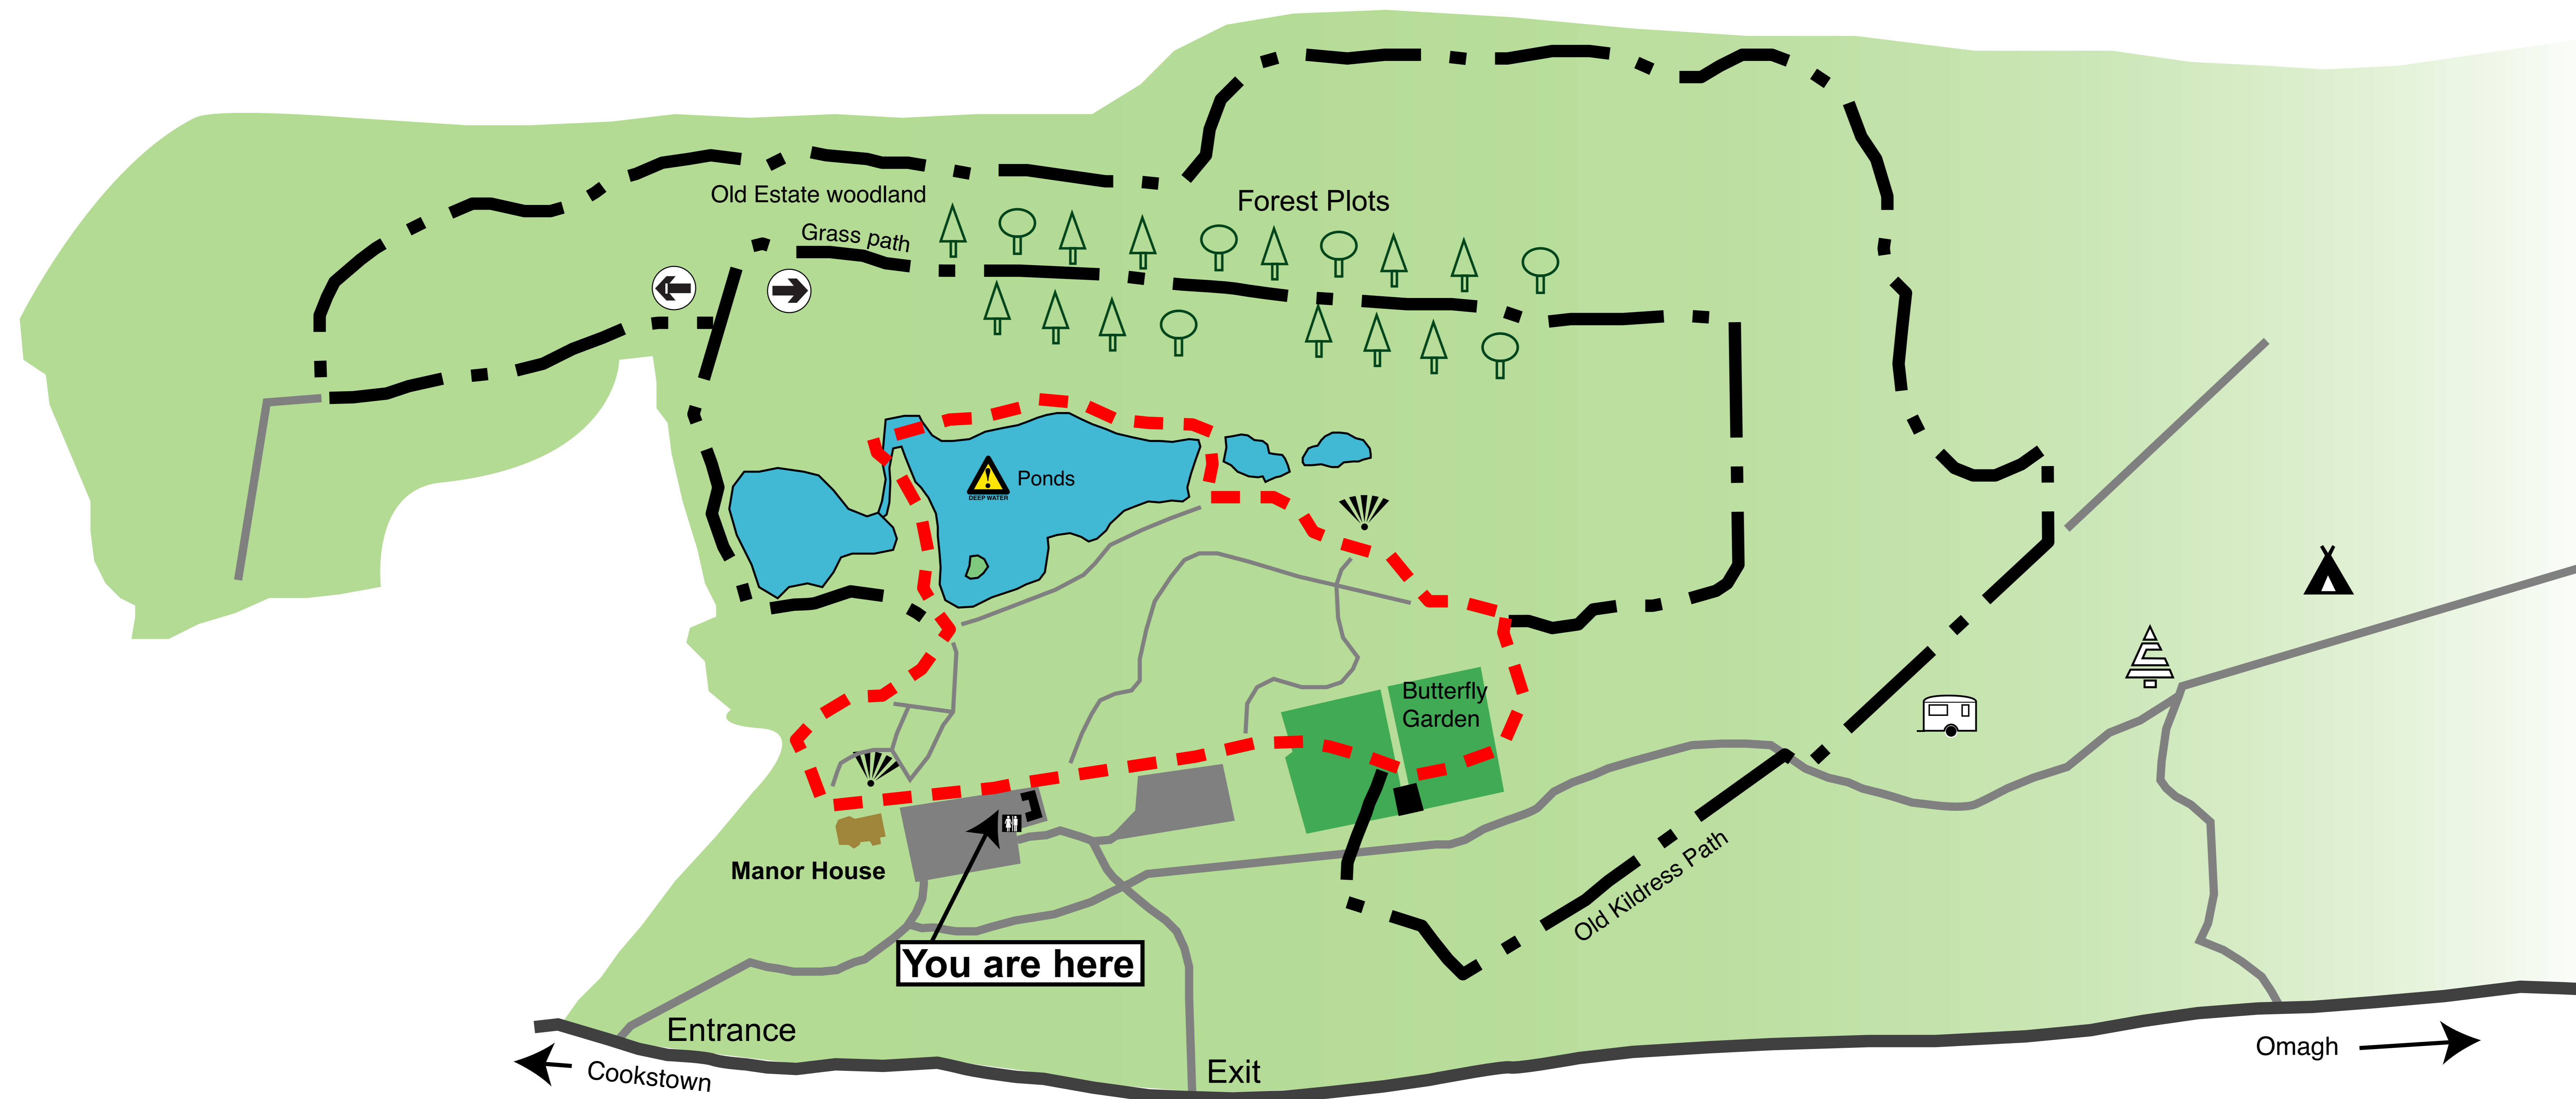

# Drum Manor Forest Park

Caravan Site	
Camping Site	
Touring in Trees Site	
View Point	
Forest Road	
Car Park	

## Red Trail

- Steps, gullies, tree roots
- Moderate gradient (1:4)
- Generally undefined edges
- Overhanging branches
- Broken surface material
- Some Rest Areas at irregular intervals
- Way-finding Markers at trail junctions

## Black Trails

- Steps, gullies, fences, streams, boulders
- Severe gradients
- Generally undefined edges
- Overhanging branches
- All types of terrain
- Way-finding Markers at trail junctions
- Grass paths

	Terrace and Pleasuregrounds Trail (1.4 km)	
	Forest Plots Trail (2.1 km)	
	Old Woodlands Trail (3.4 km)	
	Other Forest Roads	