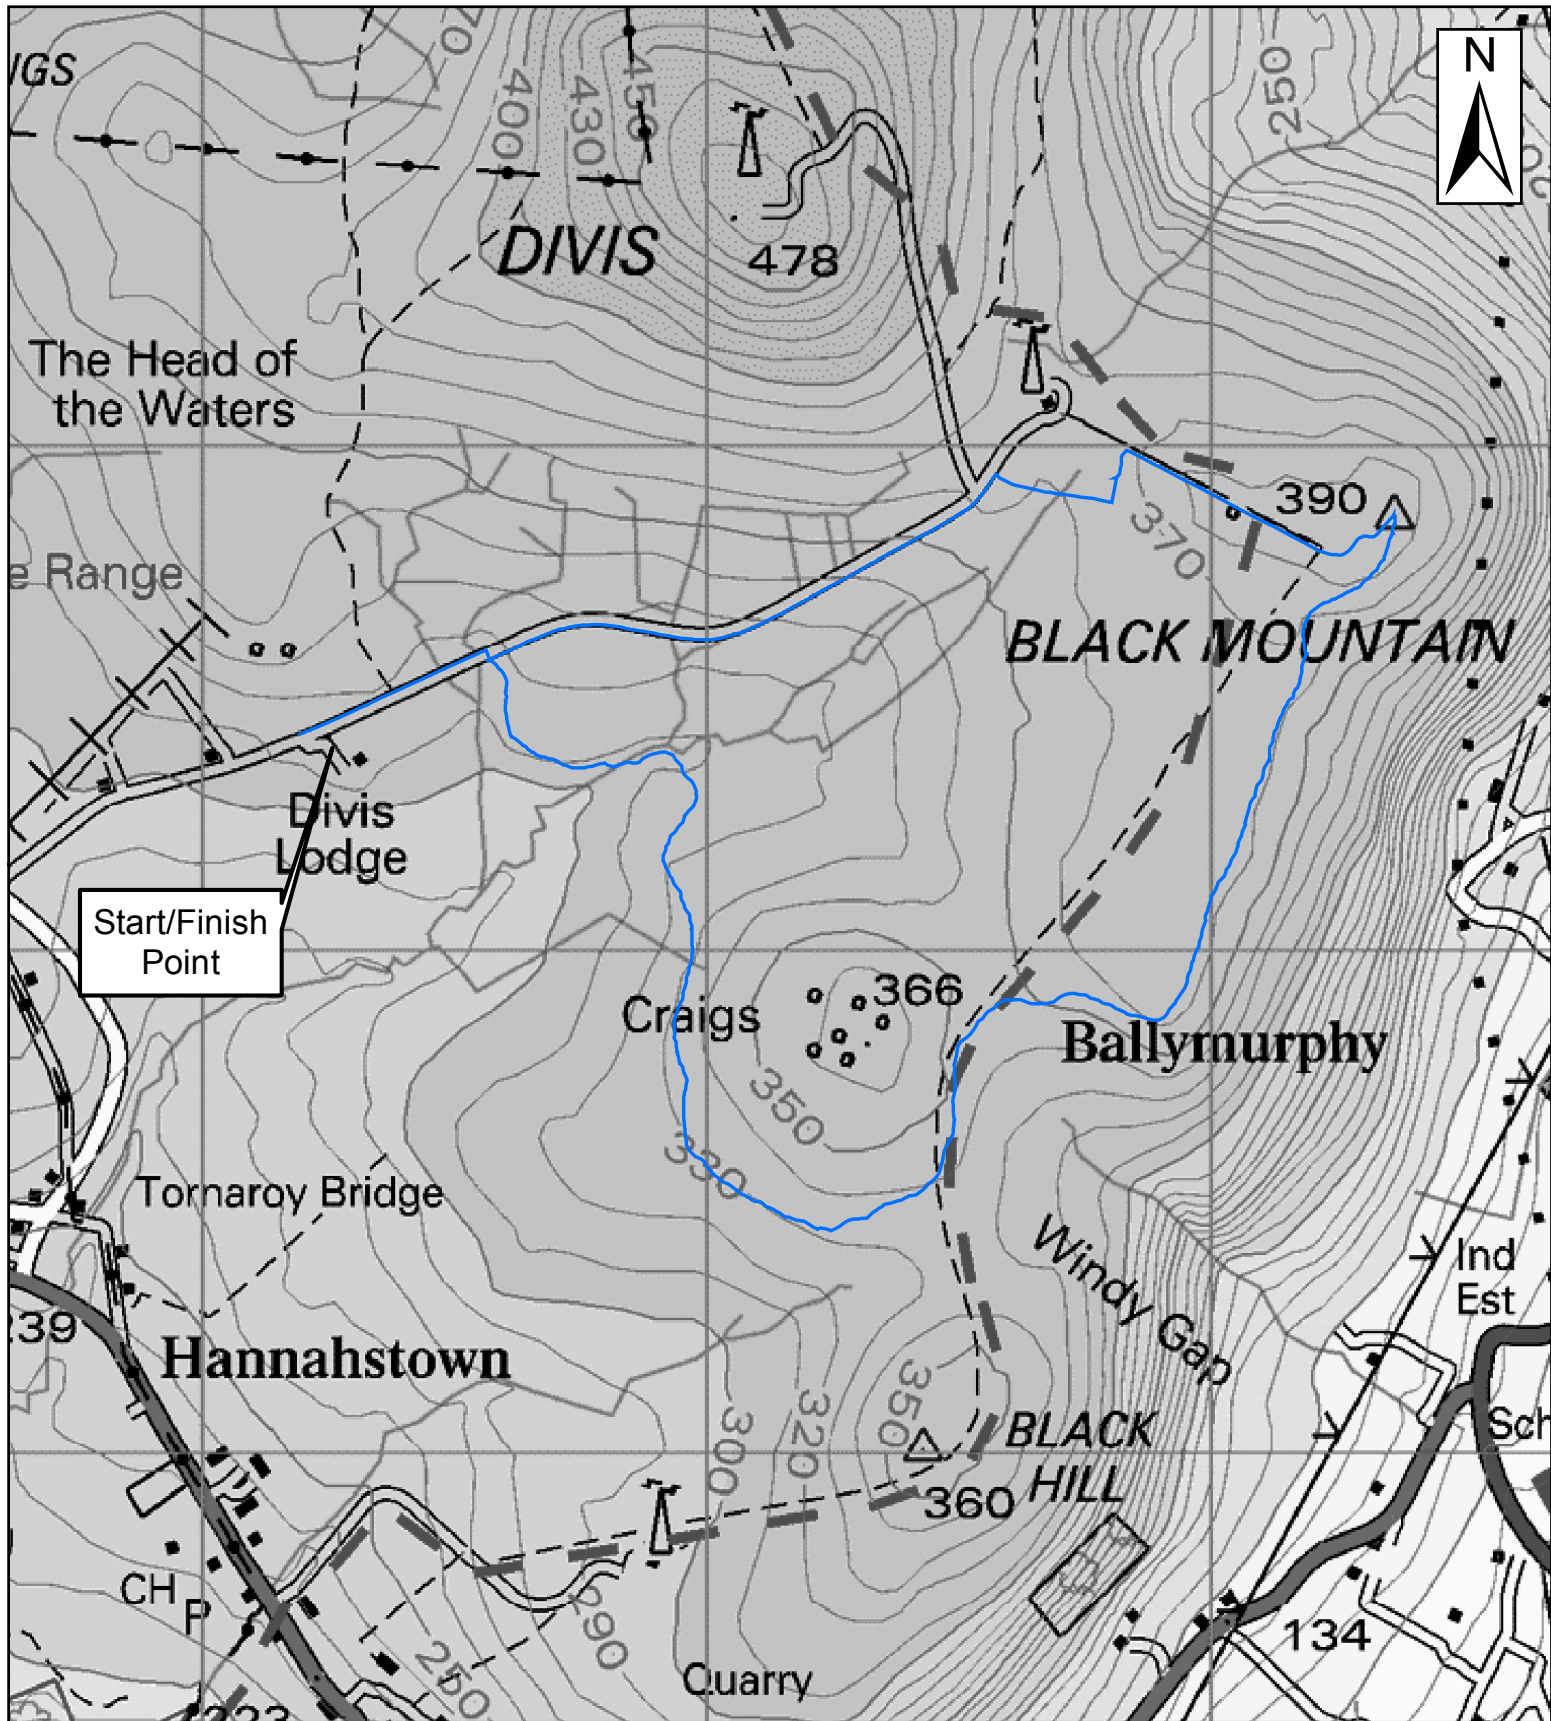

Divis and Black Mountain - Ridge Trail

1:15,000

0 200 400 800 Meters

WalkNI.com
*Your definitive guide to walking
in Northern Ireland*

This material is based upon Crown Copyright and is reproduced with the permission of Land & Property Services under delegated authority from the Controller of Her Majesty's Stationary Office, Crown Copyright and database rights, EMOU206.2. Northern Ireland Environment Agency Copyright 2012