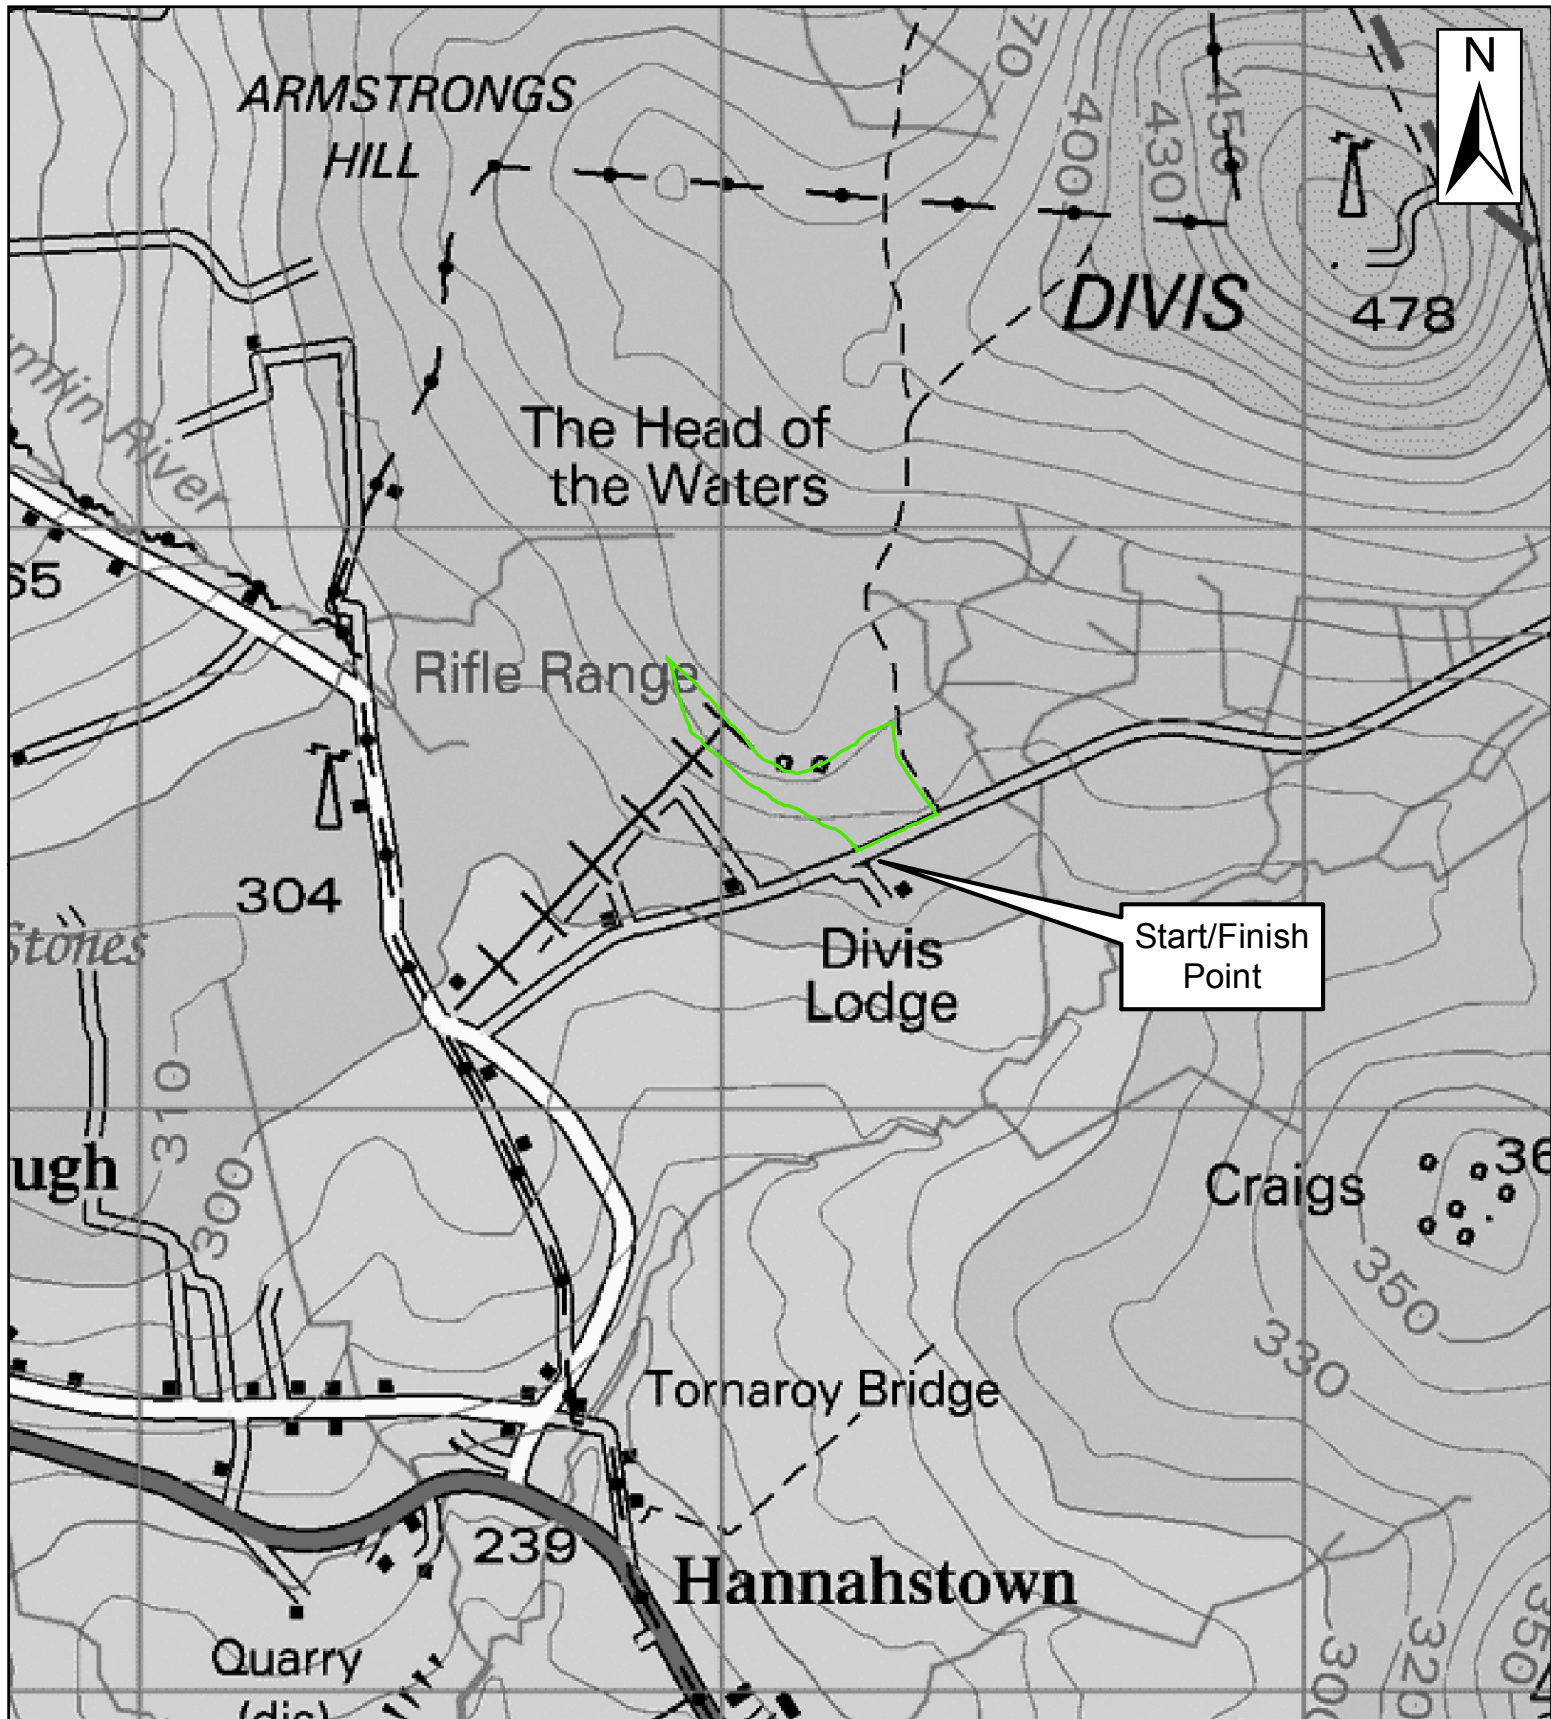

Divis and Black Mountain - Lough Trail

1:13,000

0 175 350 700 Meters

WalkNI.com
*Your definitive guide to walking
in Northern Ireland*

This material is based upon Crown Copyright and is reproduced with the permission of Land & Property Services under delegated authority from the Controller of Her Majesty's Stationary Office, Crown Copyright and database rights, EMOU206.2. Northern Ireland Environment Agency Copyright 2012