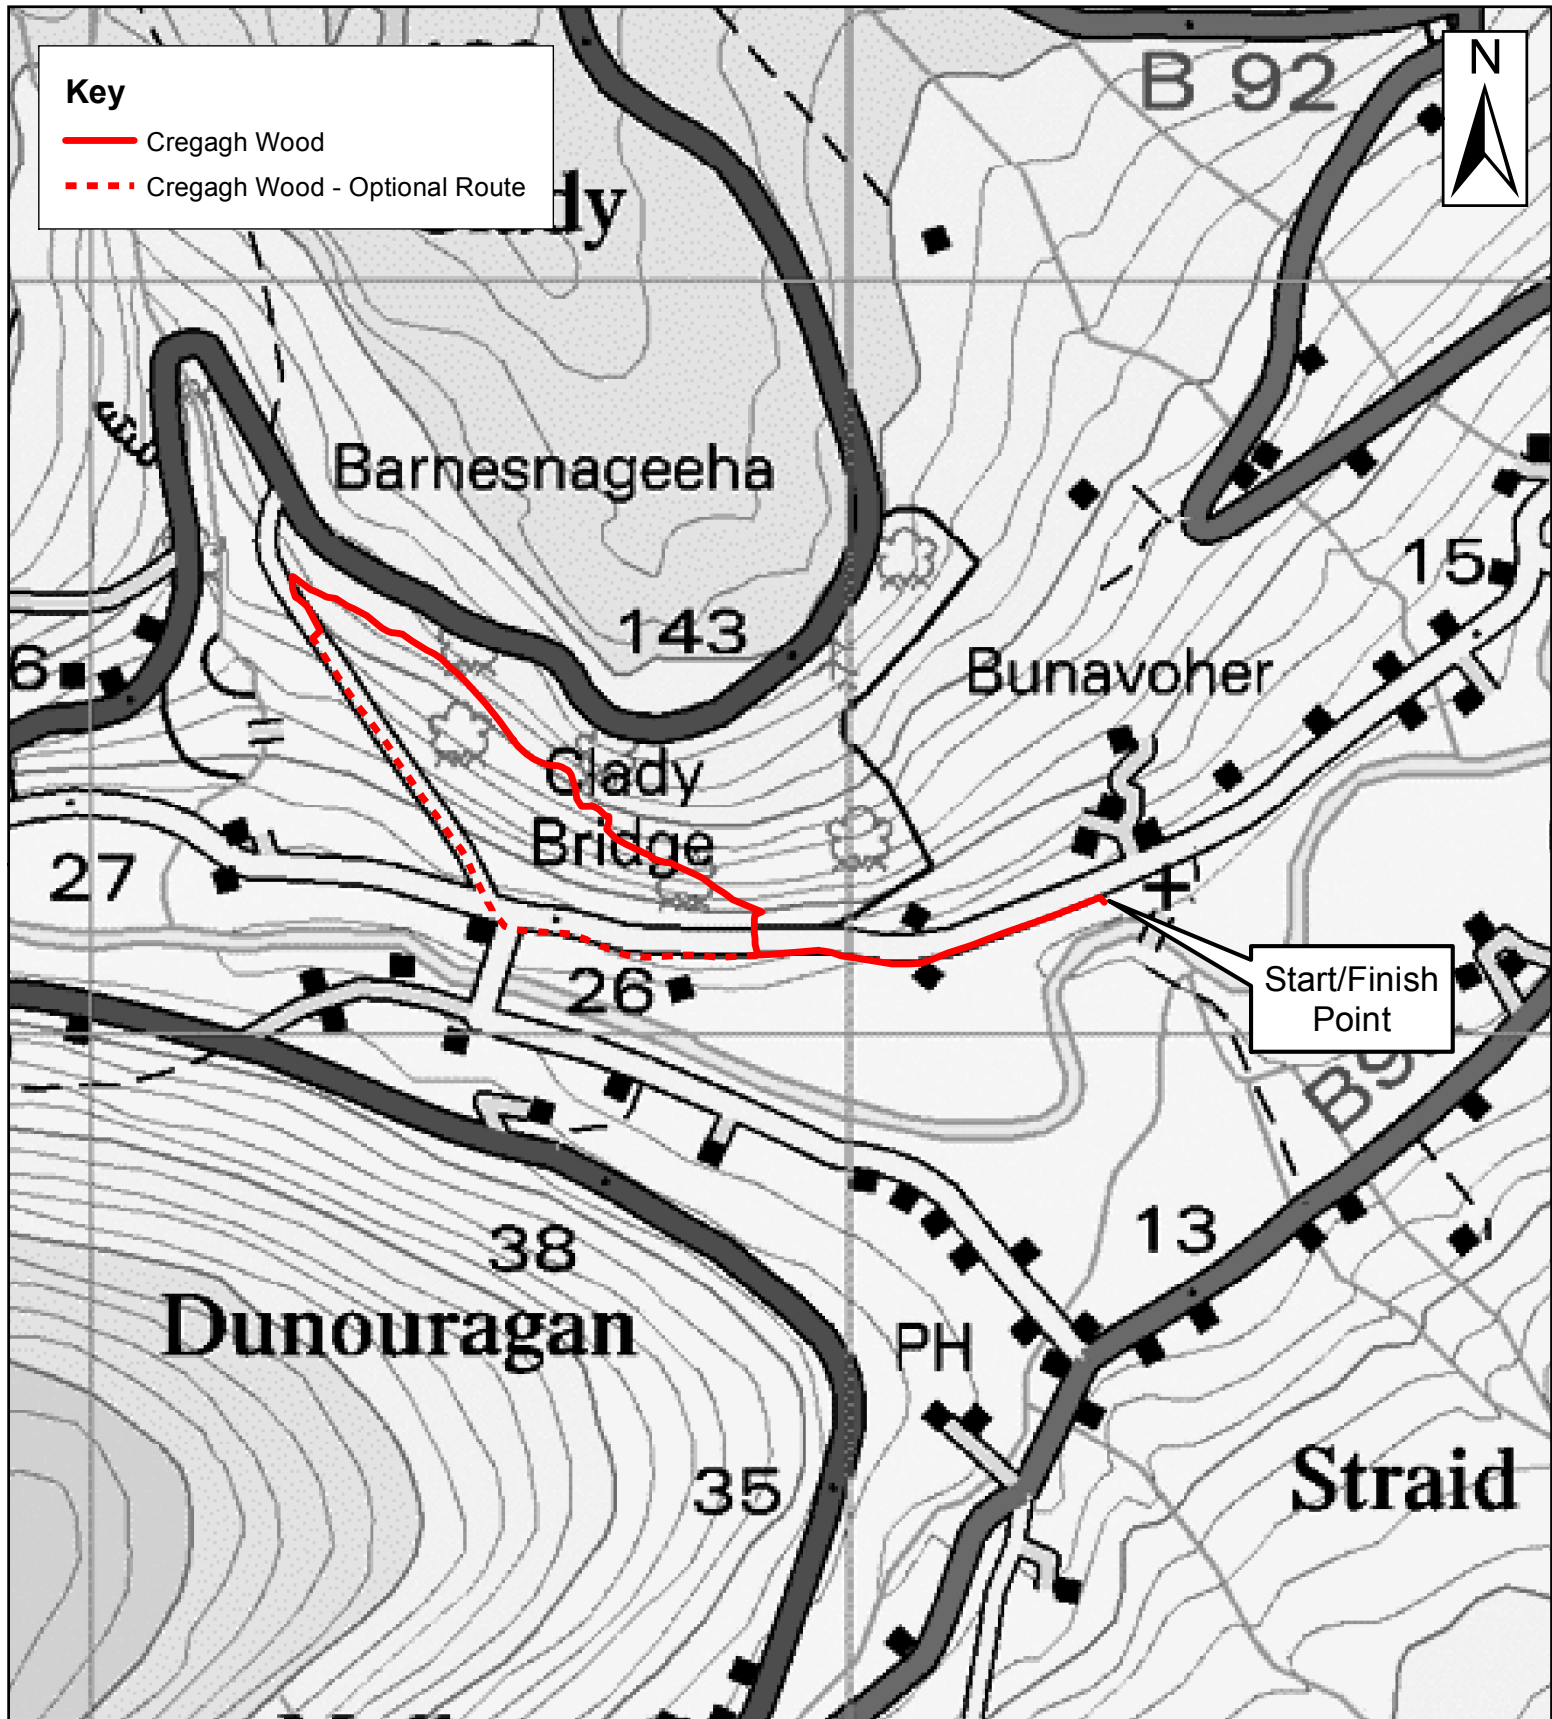

# Cregagh Wood

1:10,000

0 150 300 600 Meters

**WalkNI.com**  
*Your definitive guide to walking  
in Northern Ireland*

This material is based upon Crown Copyright and is reproduced with the permission of Land & Property Services under delegated authority from the Controller of Her Majesty's Stationary Office, Crown Copyright and database rights, EMOU206.2. Northern Ireland Environment Agency Copyright 2012