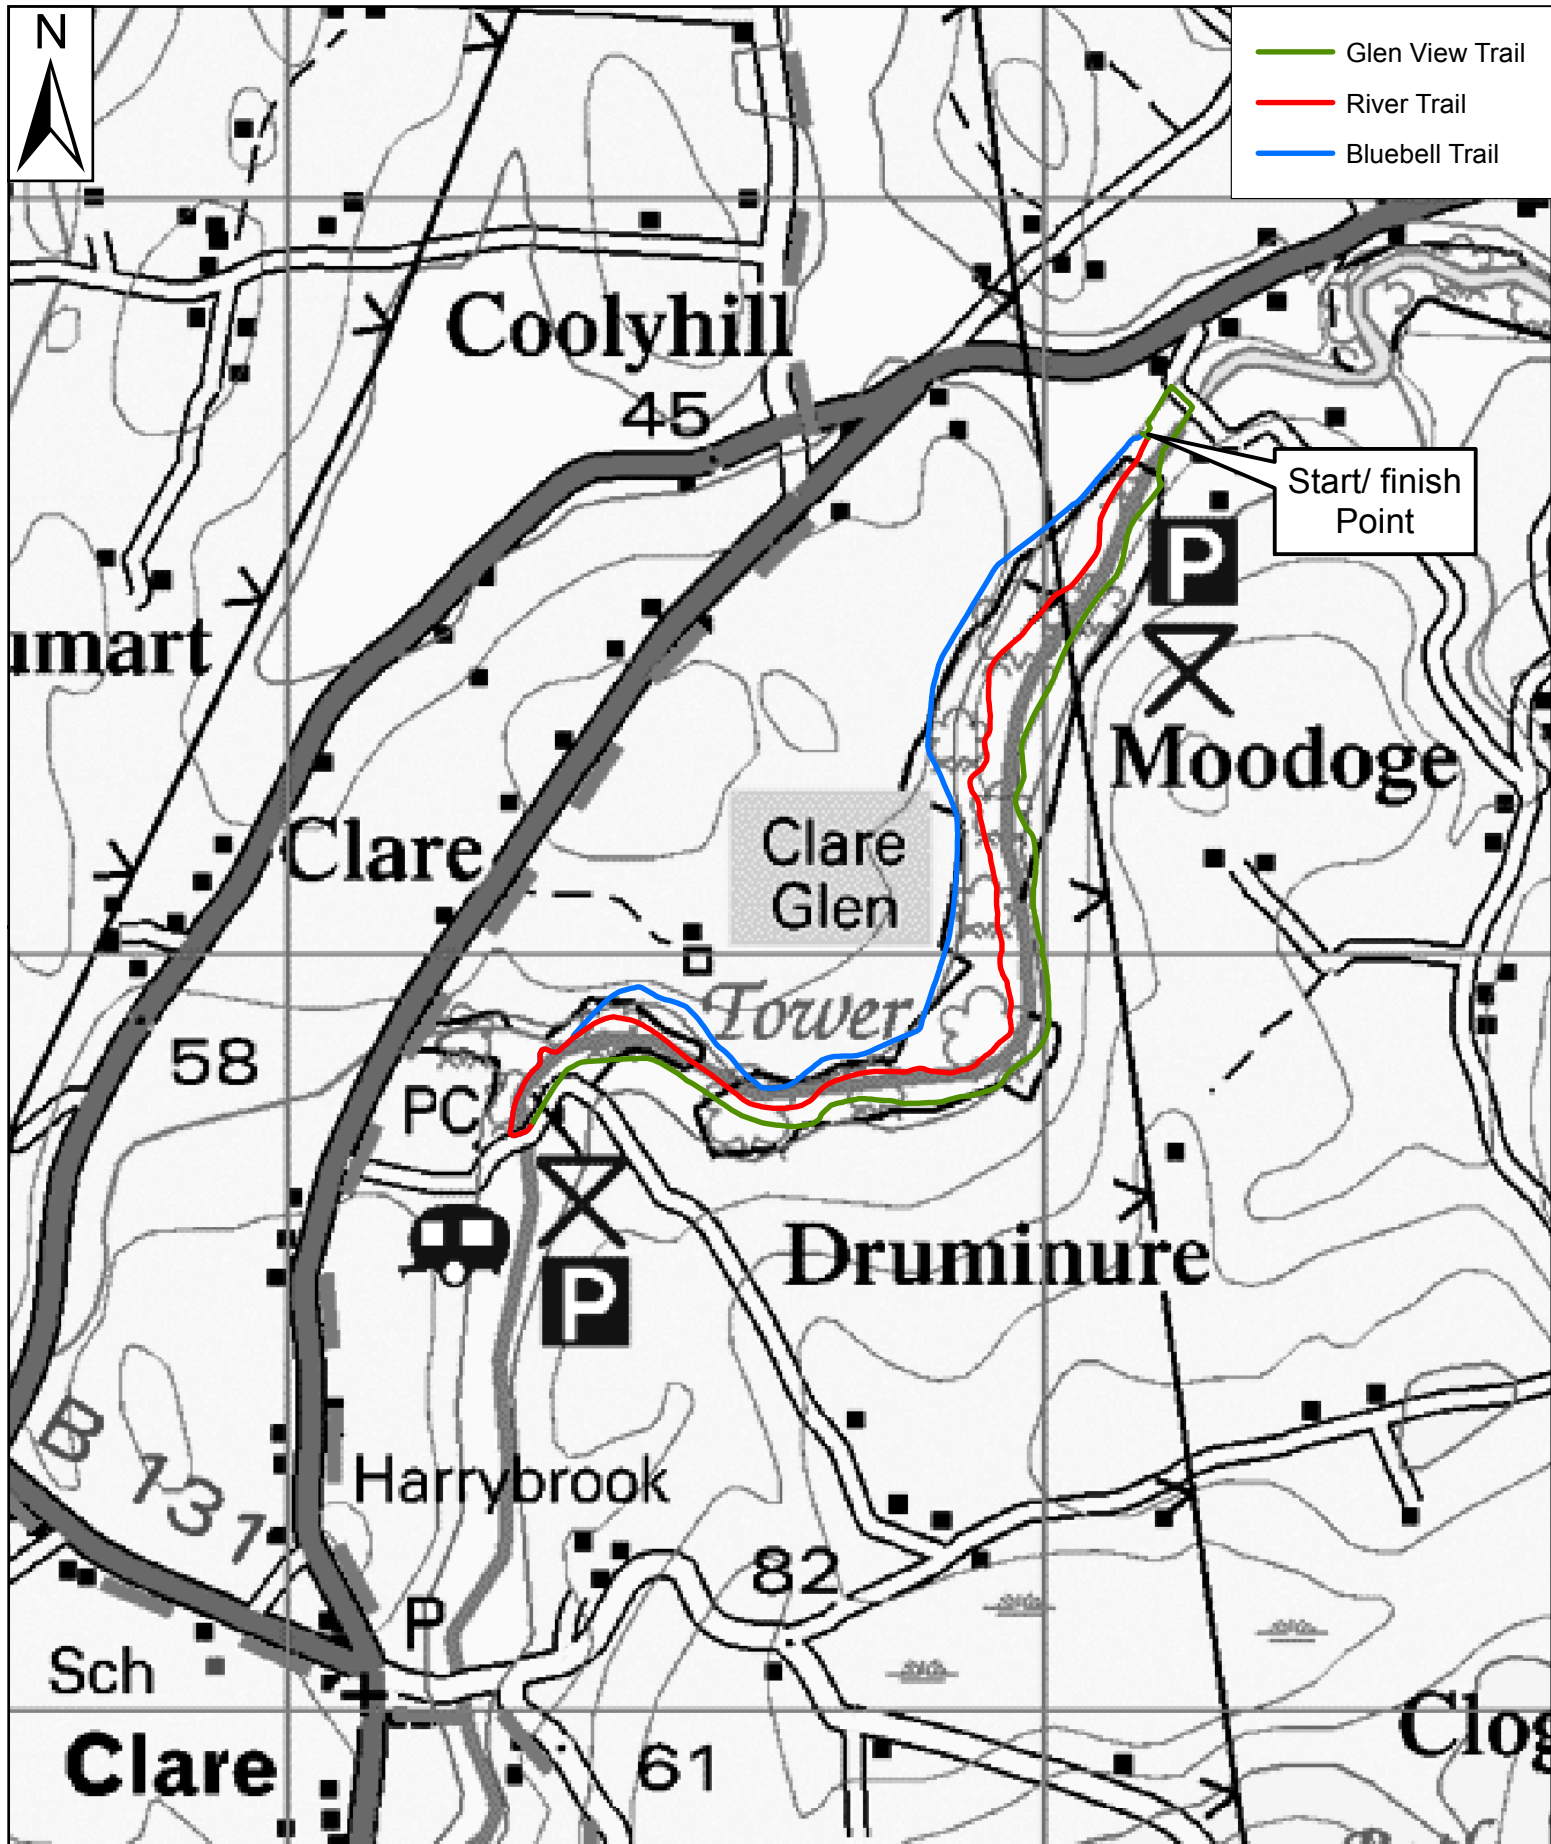

# Clare Glen

**WalkNI.com**  
Your definitive guide to walking  
in Northern Ireland

1:10,000 Meters

This material is based upon Crown Copyright and is reproduced with the permission of Land & Property Services under delegated authority from the Controller of Her Majesty's Stationary Office, Crown Copyright and database rights, EMOU206.2. Northern Ireland Environment Agency Copyright 2012