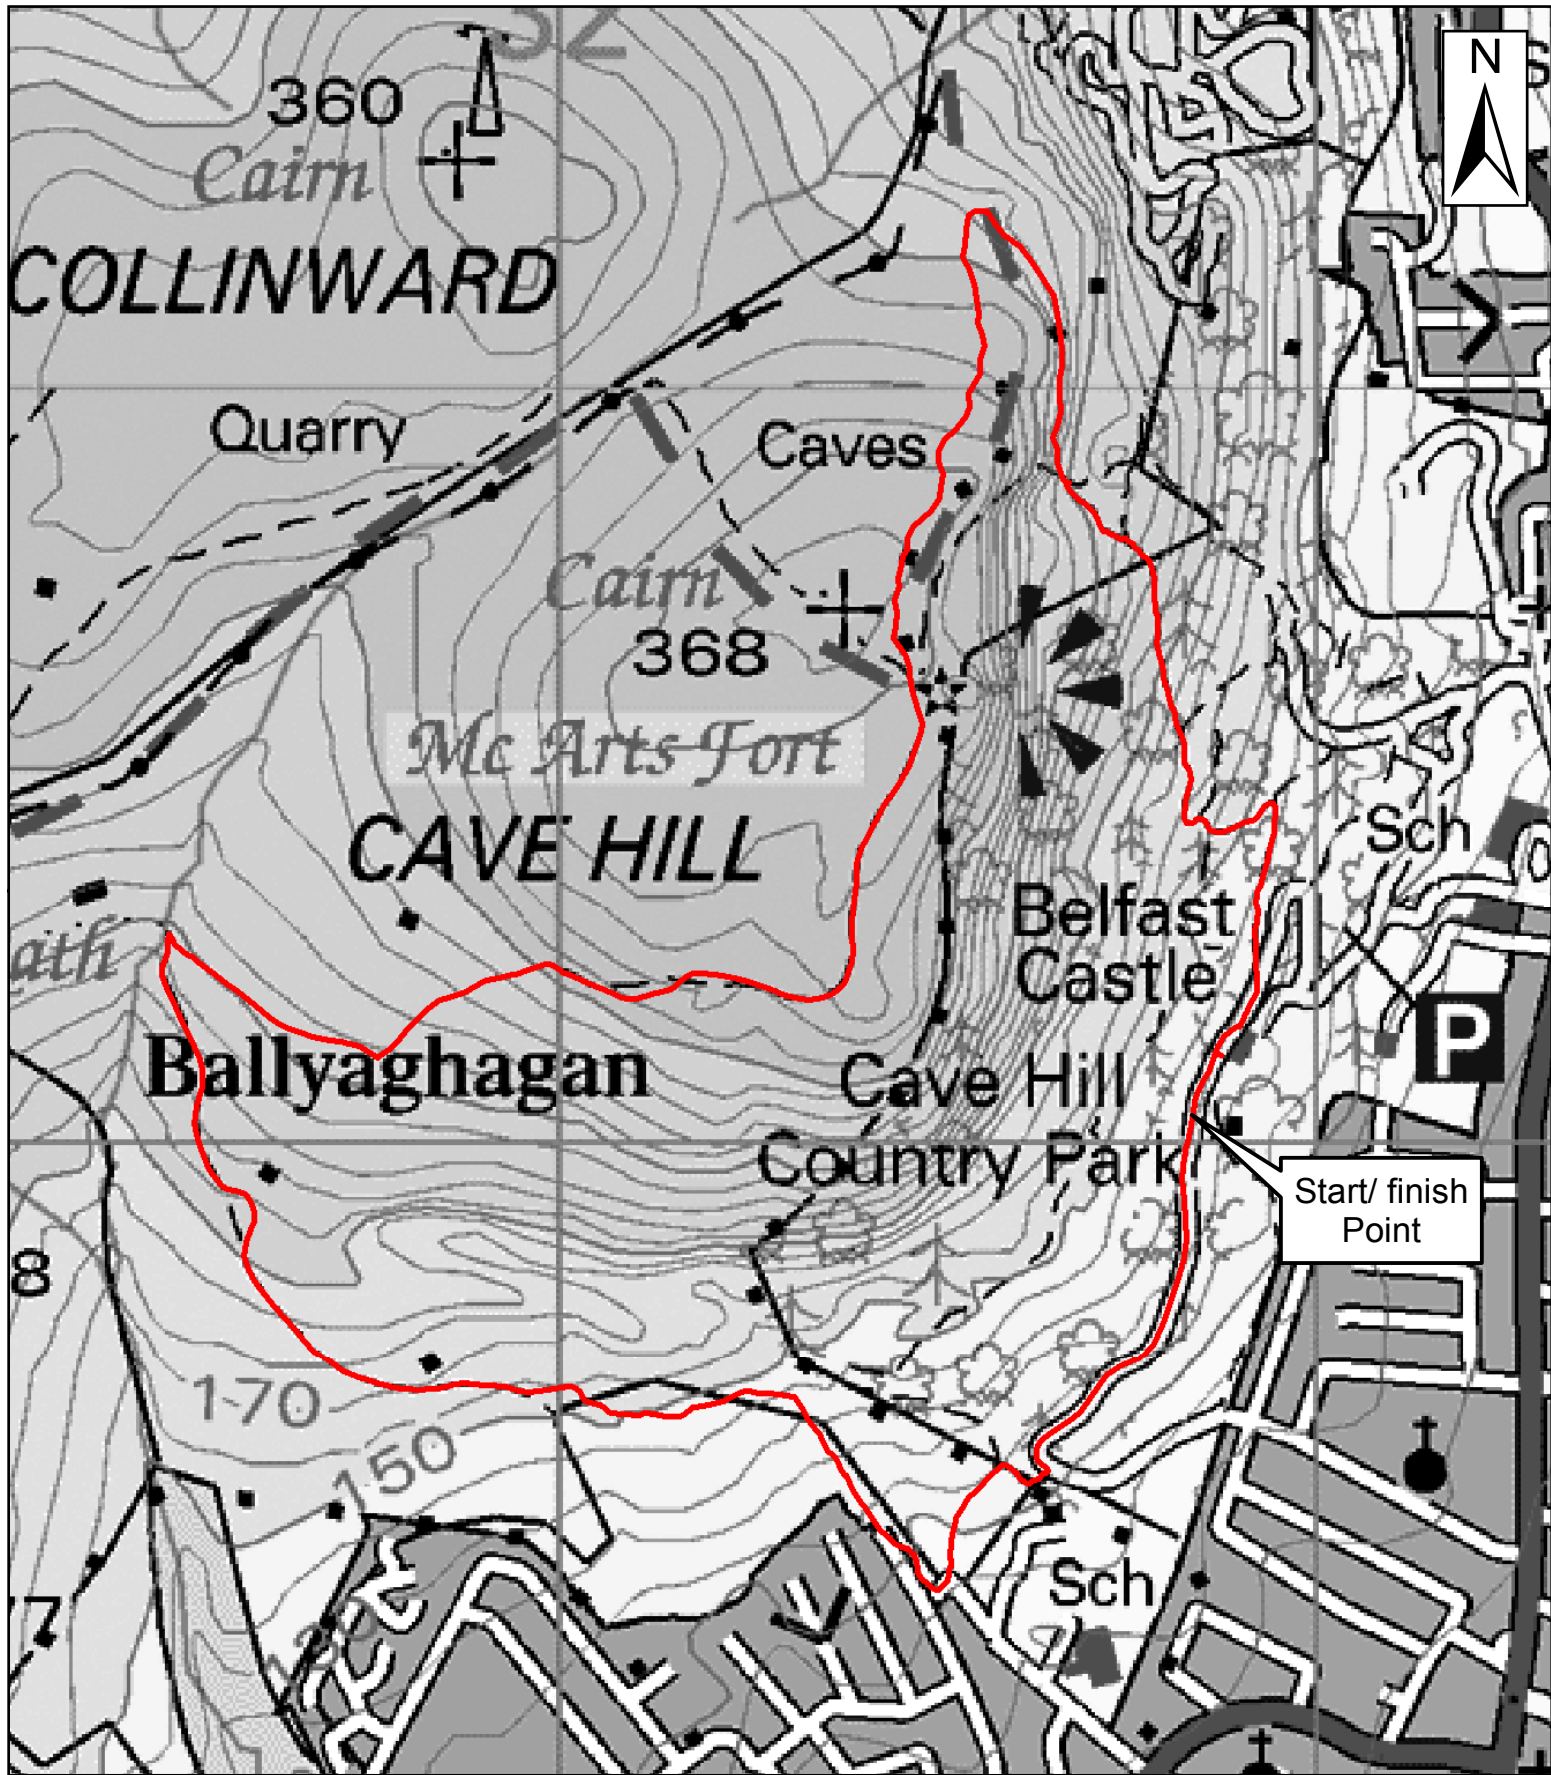

# Cave Hill Country Park

1:10,000

0 0.1 0.2 0.4 Kilometers

**WalkNI.com**  
Your definitive guide to walking  
in Northern Ireland

This material is based upon Crown Copyright and is reproduced with the permission of Land & Property Services under delegated authority from the Controller of Her Majesty's Stationary Office, Crown Copyright and database rights, EMOU206.2. Northern Ireland Environment Agency Copyright 2012