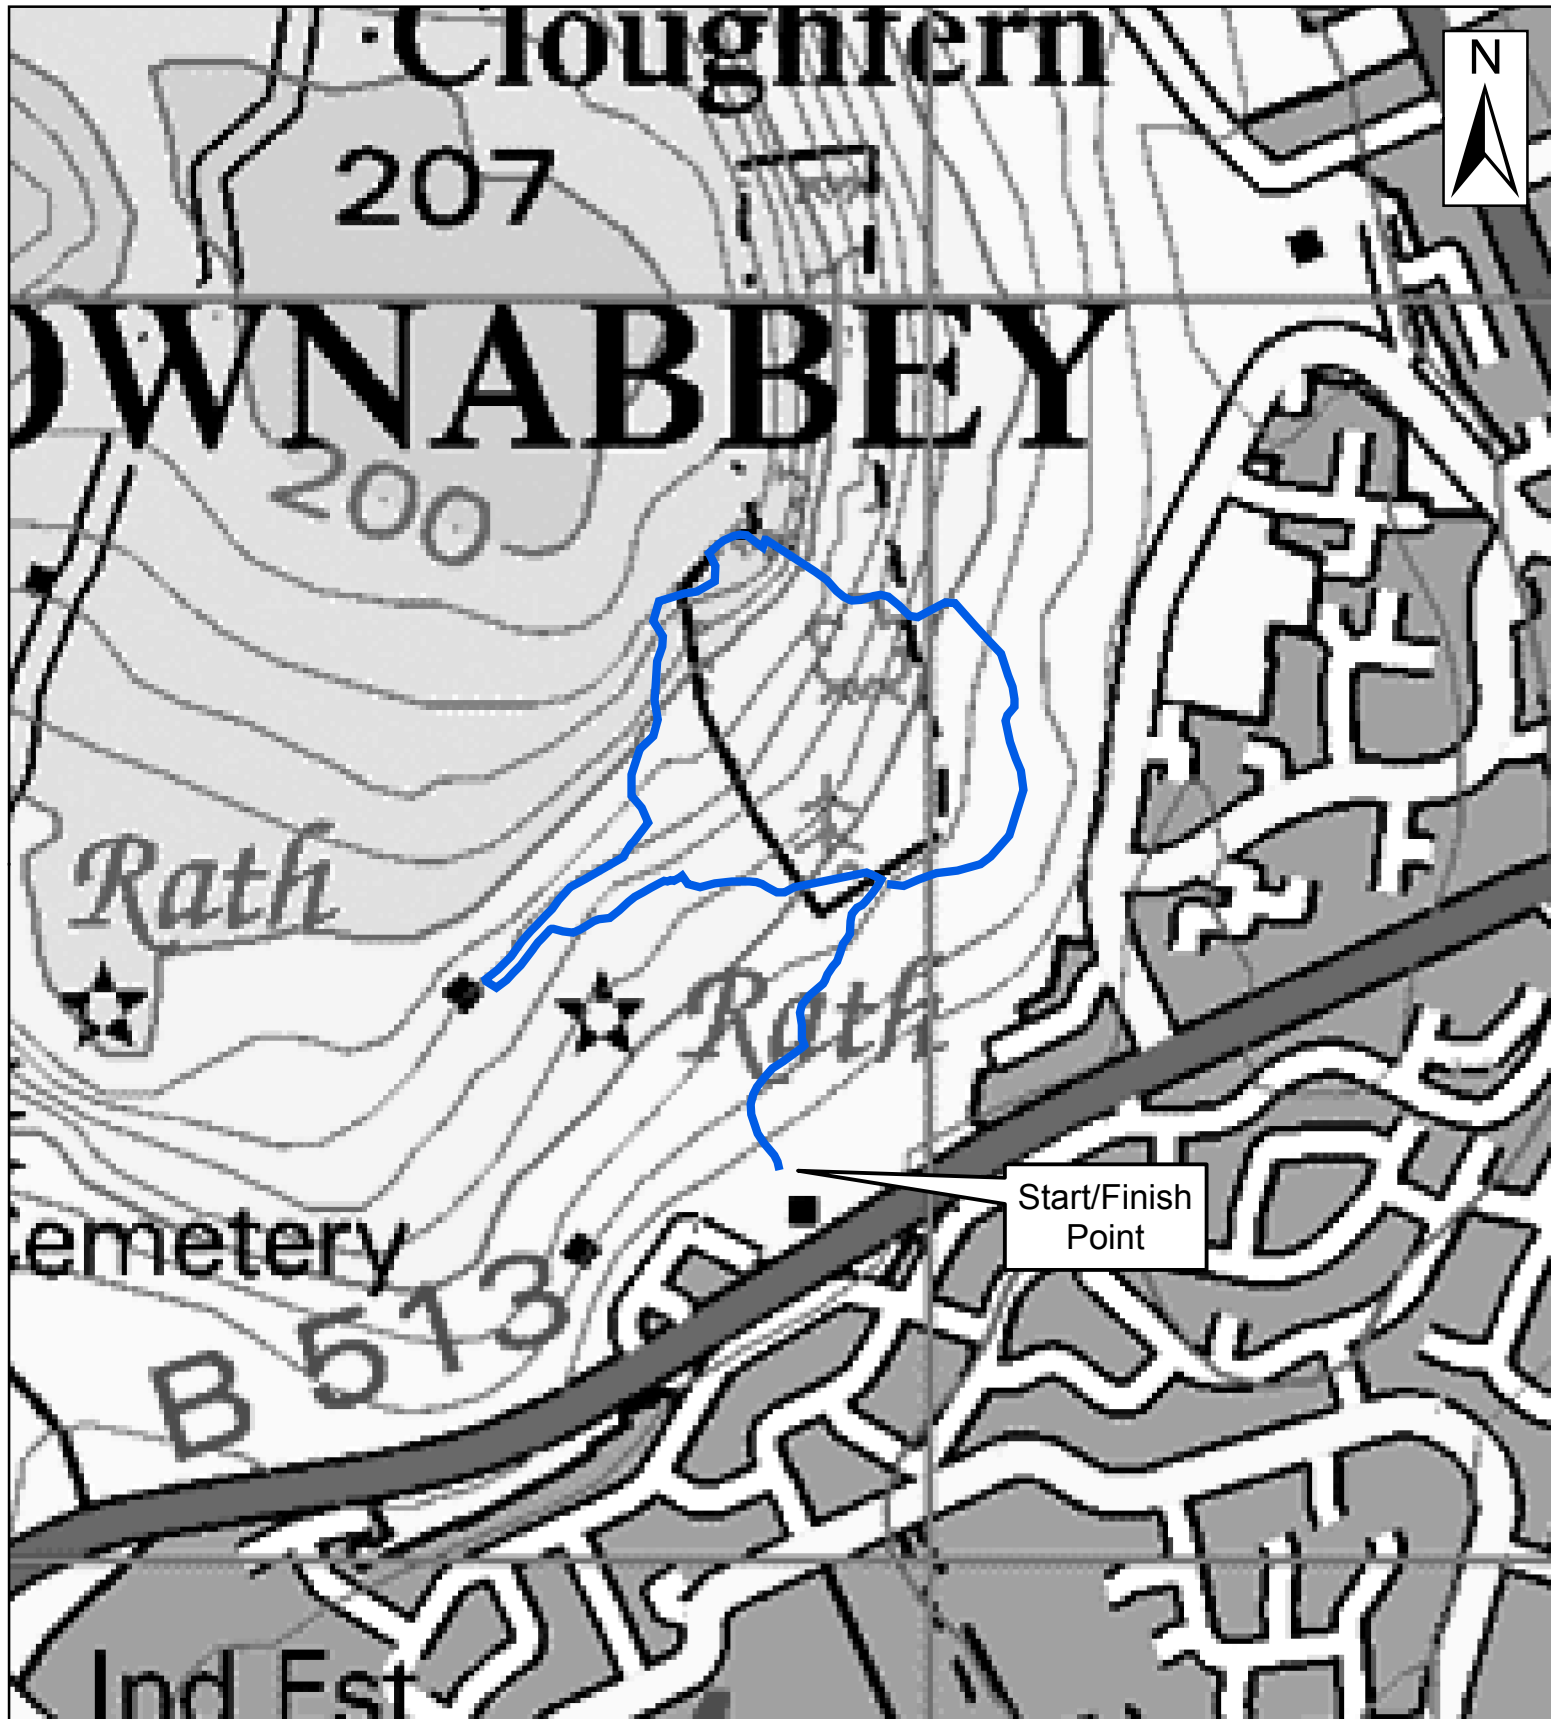

Carnmoney Hill - Lower Woodland Walk

1:6,000

0 90 180 360 Meters

WalkNI.com
*Your definitive guide to walking
in Northern Ireland*

This material is based upon Crown Copyright and is reproduced with the permission of Land & Property Services under delegated authority from the Controller of Her Majesty's Stationary Office, Crown Copyright and database rights, EMOU206.2. Northern Ireland Environment Agency Copyright 2012