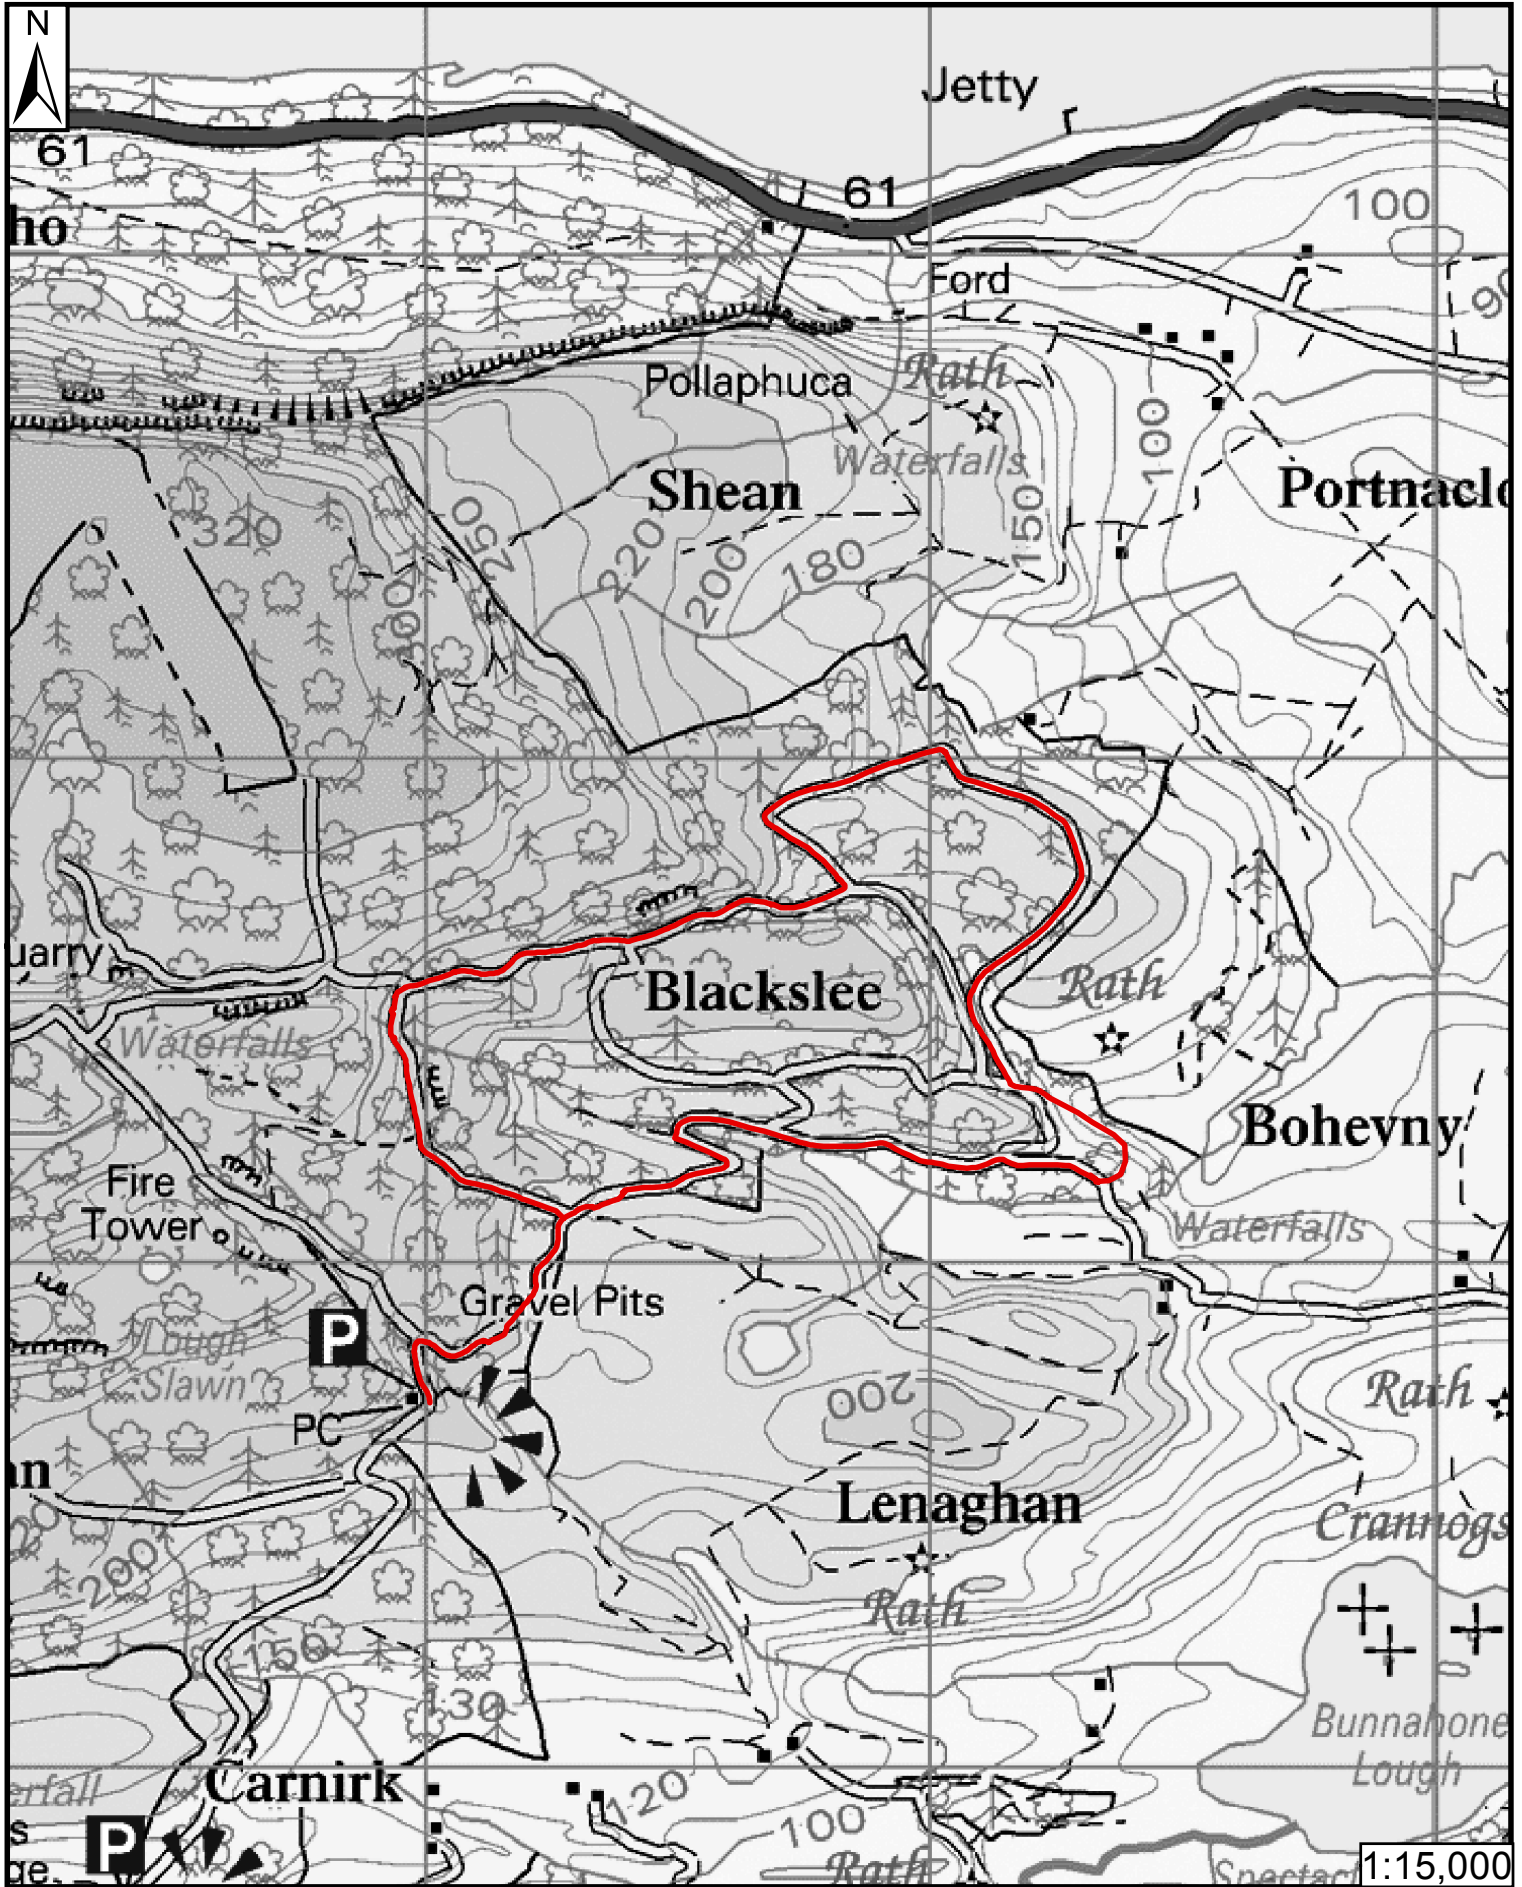

Blackslee Waterfall Walk

WalkNI.com
Your definitive guide to walking
in Northern Ireland

This material is based upon Crown Copyright and is reproduced with the permission of Land & Property Services under delegated authority from the Controller of Her Majesty's Stationary Office, Crown Copyright and database rights, EMOU206.2.