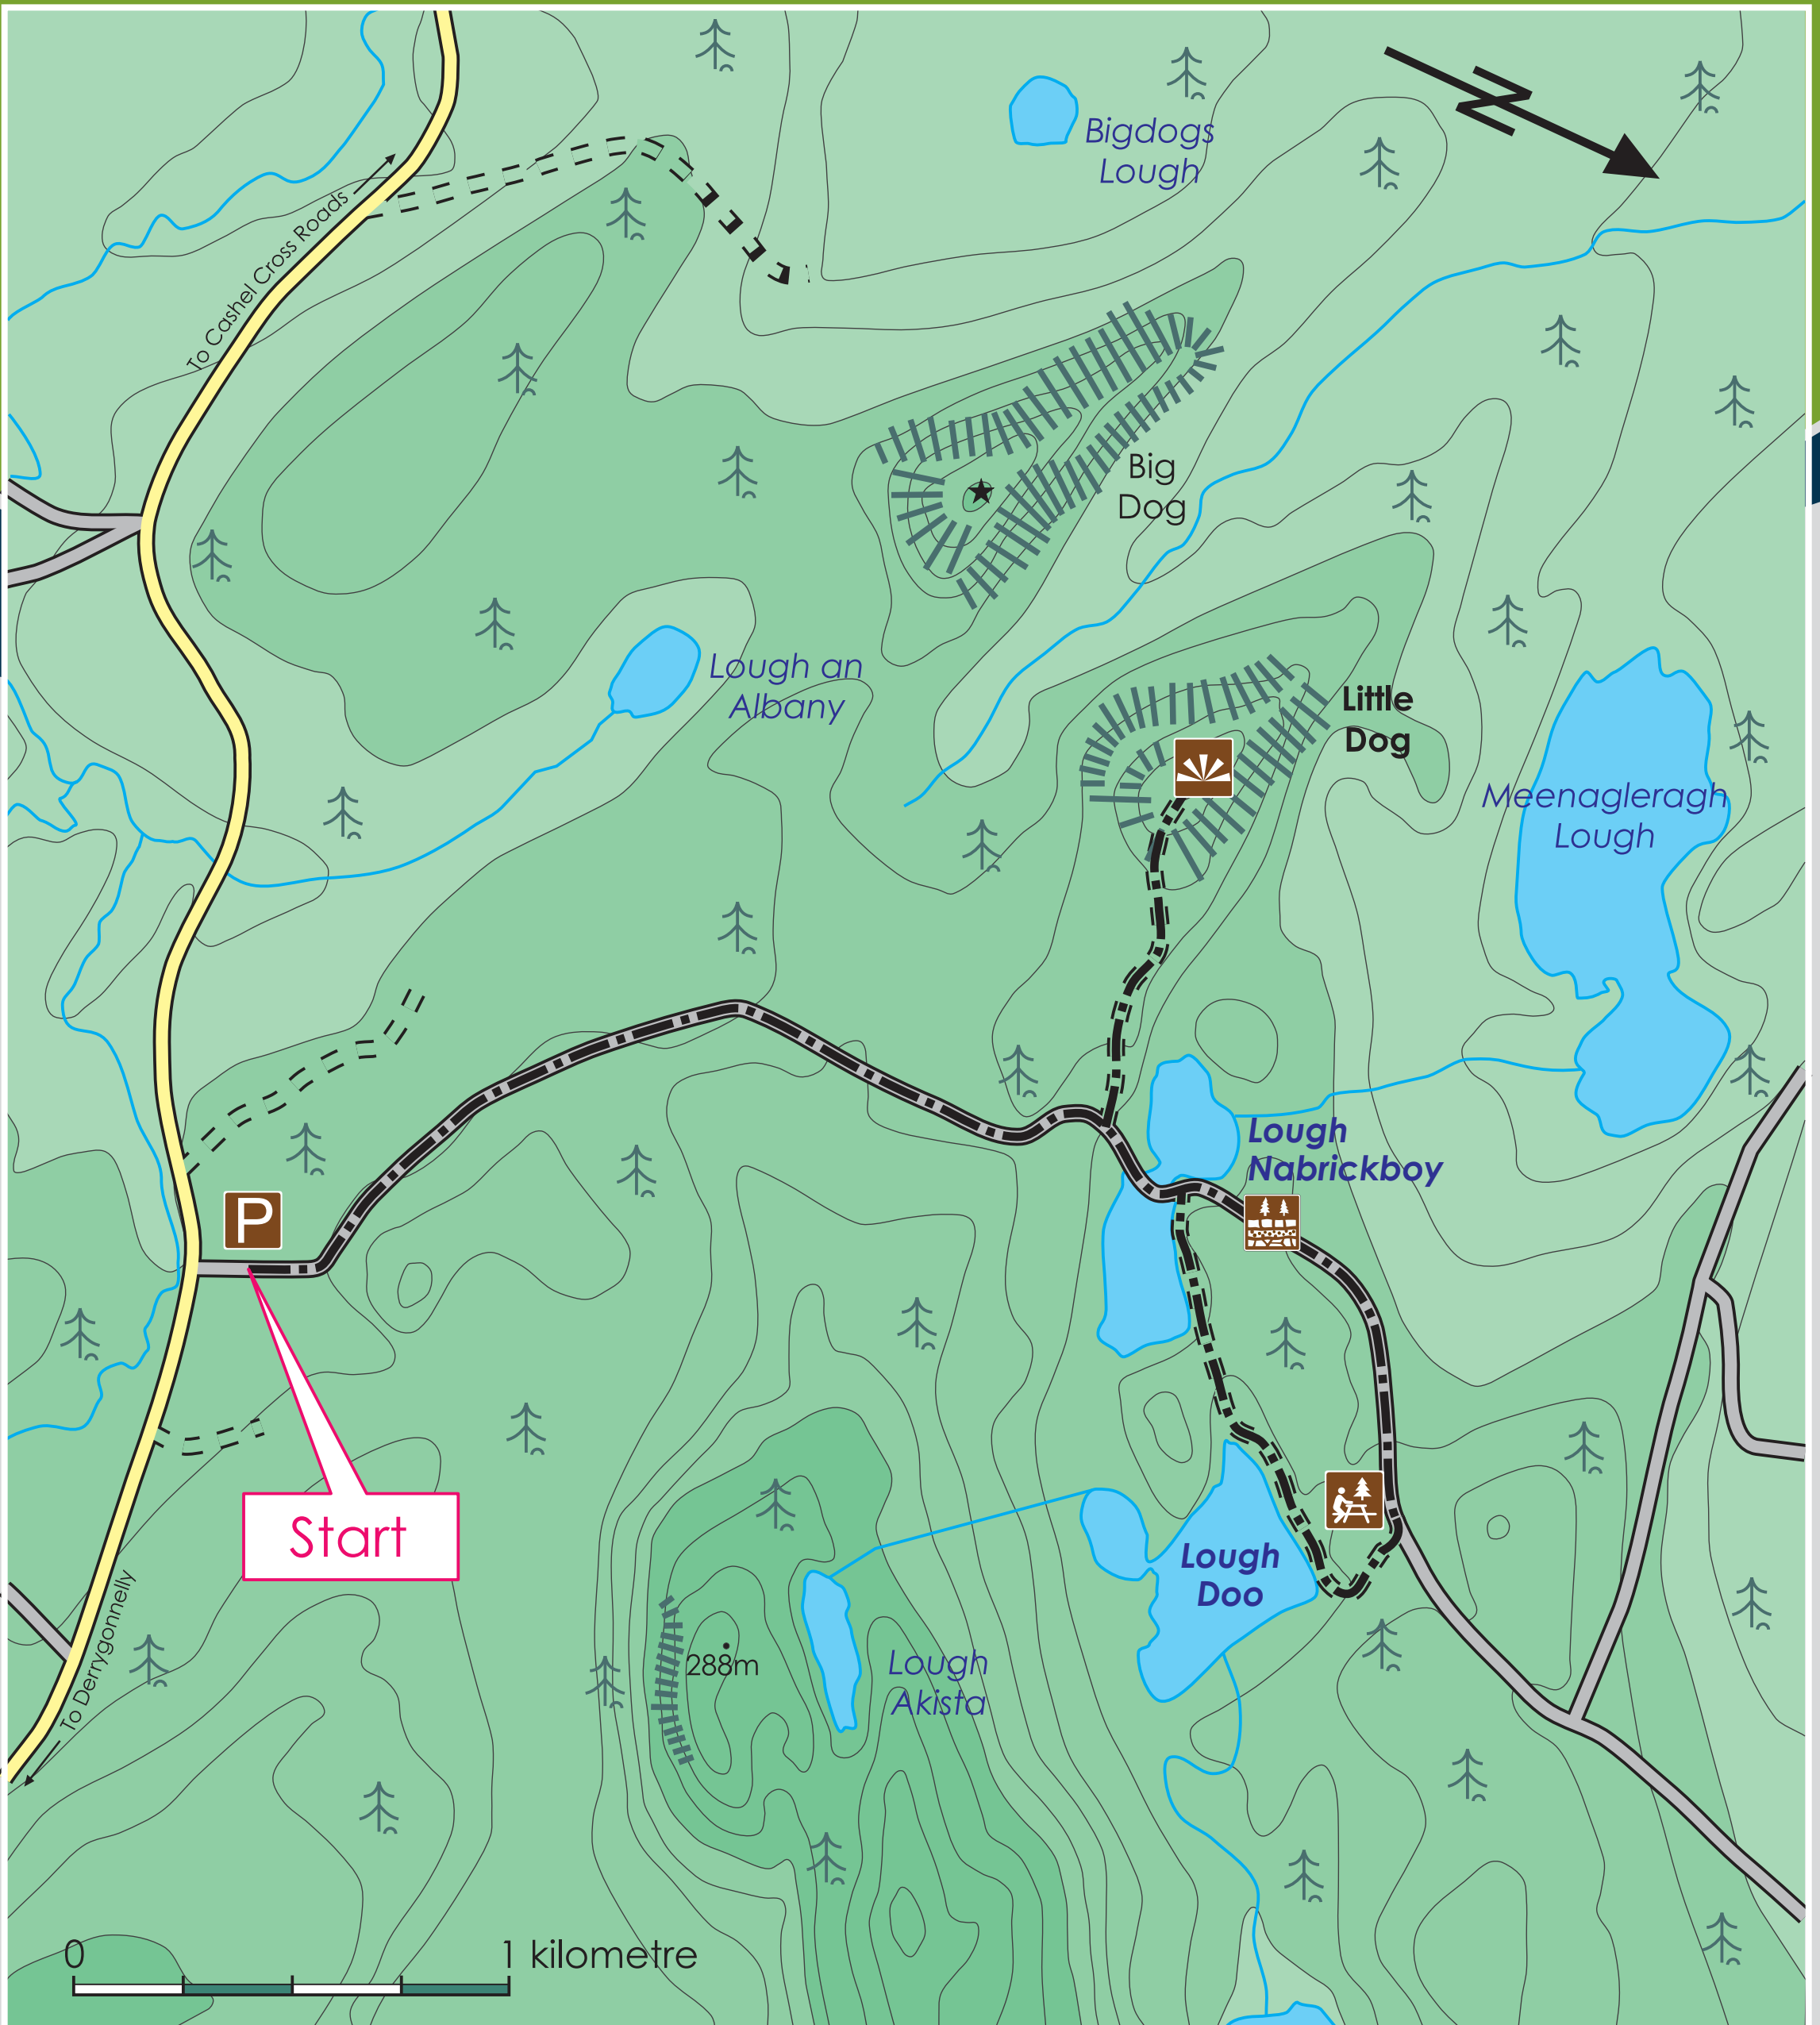

Marble Arch Caves
Global Geopark

Big Dog Walk

- | | | | | | | | |
|---|--------------|---|--------------------|---|---------------|---|-----------------|
|  | Walk Route |  | Contours |  | Lakes |  | Picnic area |
|  | Public Road |  | Cliff/Steep ground |  | Rivers |  | Viewpoint |
|  | Forest Track |  | Forest Area |  | Giant's Stone |  | Parking |
|  | Footpath | | | | |  | Geological Site |