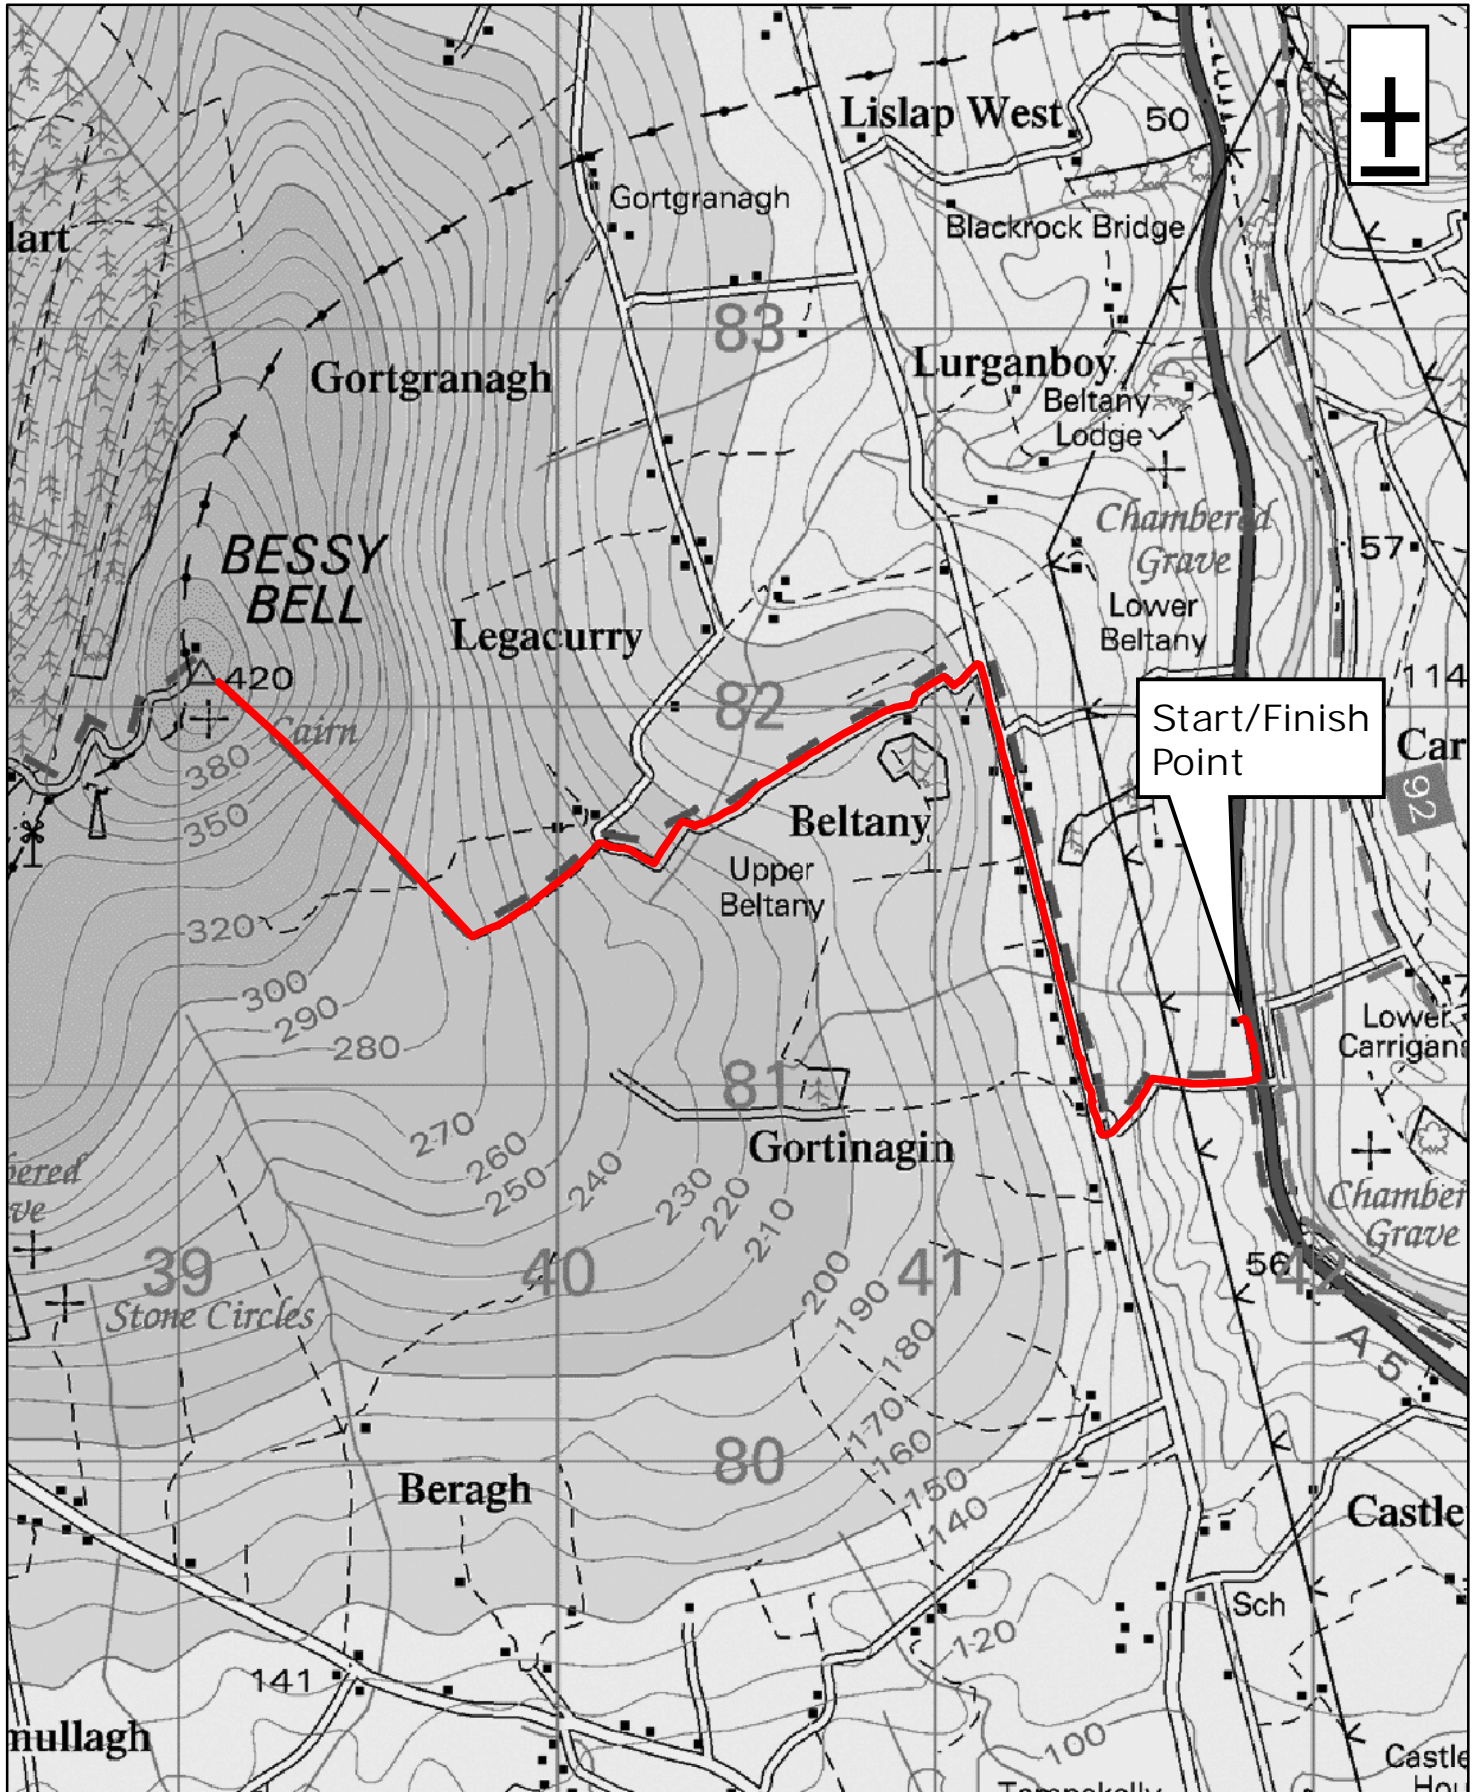

Bessy Bell East

1:20,000

0 0.2 0.4 0.8 Miles

WalkNI.com
Your definitive guide to walking
in Northern Ireland

This material is Crown Copyright and is reproduced with the permission of Land and Property Services under delegated authority from the Controller of Her Majesty's Stationary Office, © Crown copyright and database rights NIMA ESA&LA205.2