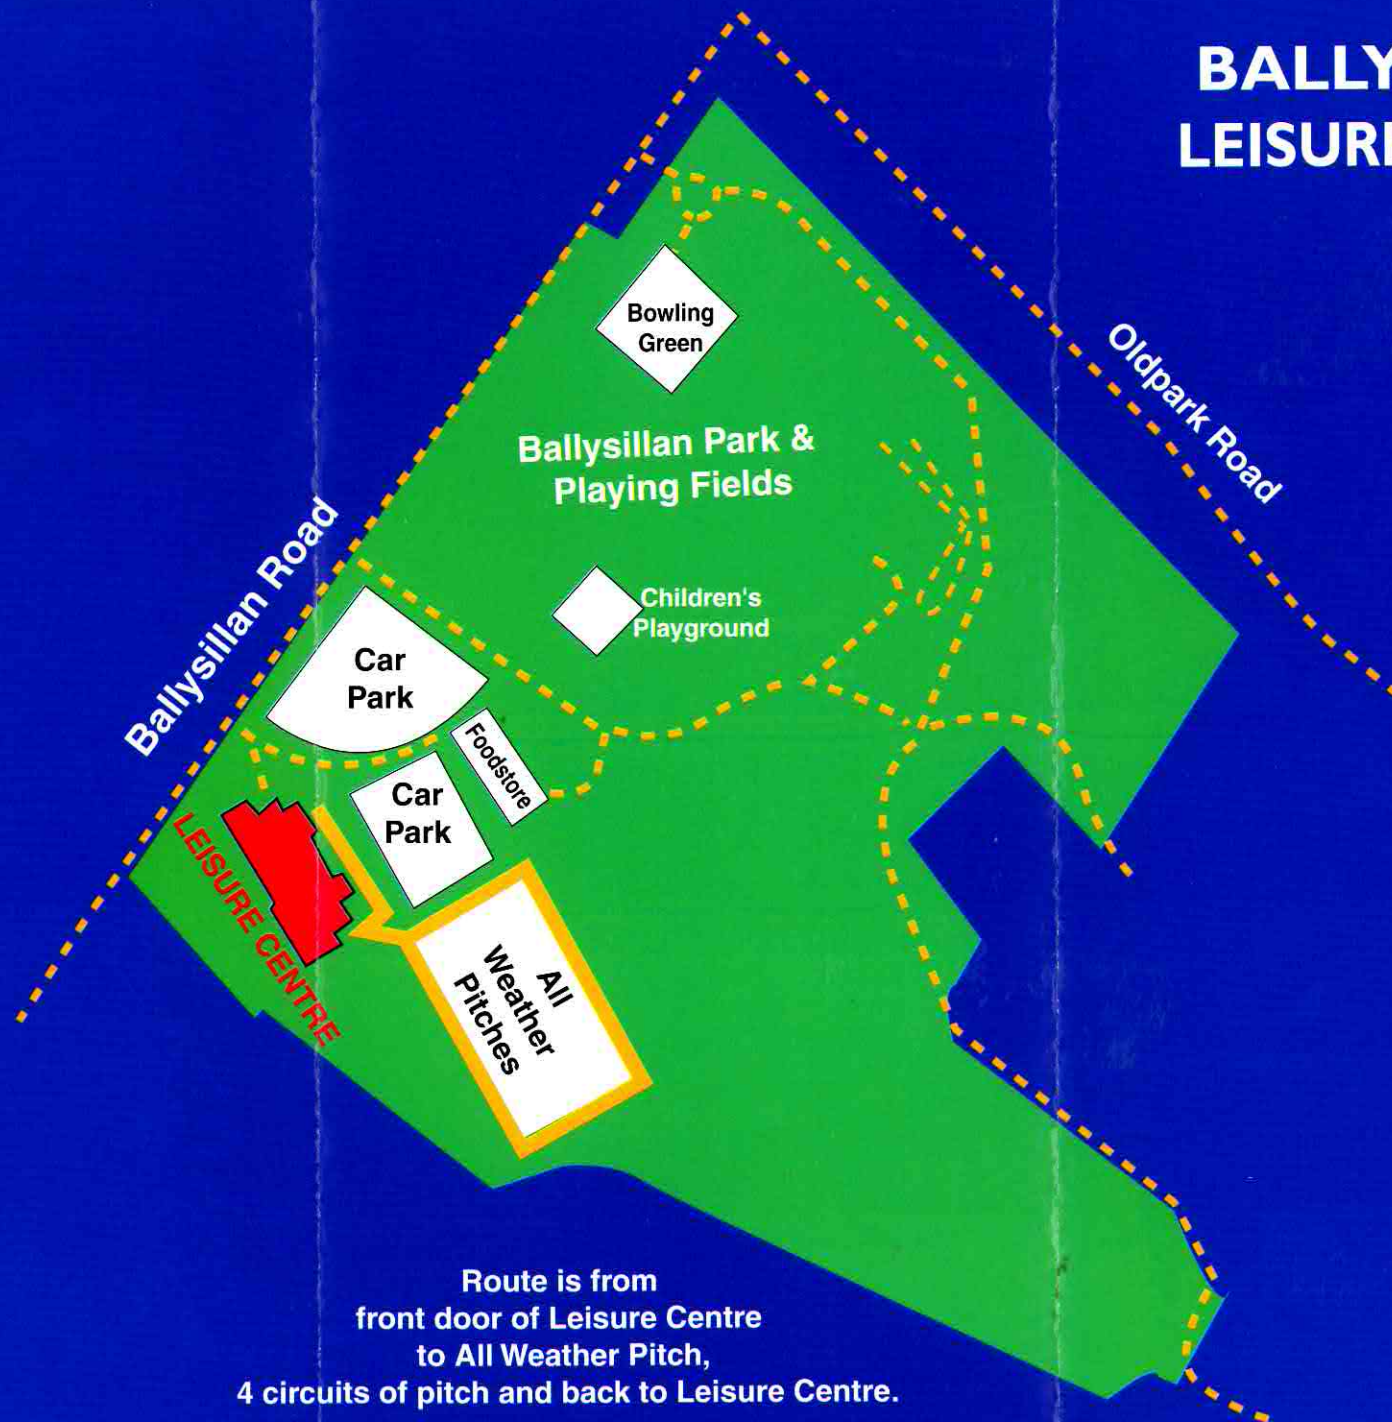

BALLYSILLAN LEISURE CENTRE

Length of Walk A
0.99 Miles
(1.60 Kms)

- : Walk
- : Other Roads/Paths

Route is from
front door of Leisure Centre
to All Weather Pitch,
4 circuits of pitch and back to Leisure Centre.

(Each circuit is 0.21 Miles (0.333 Kms))