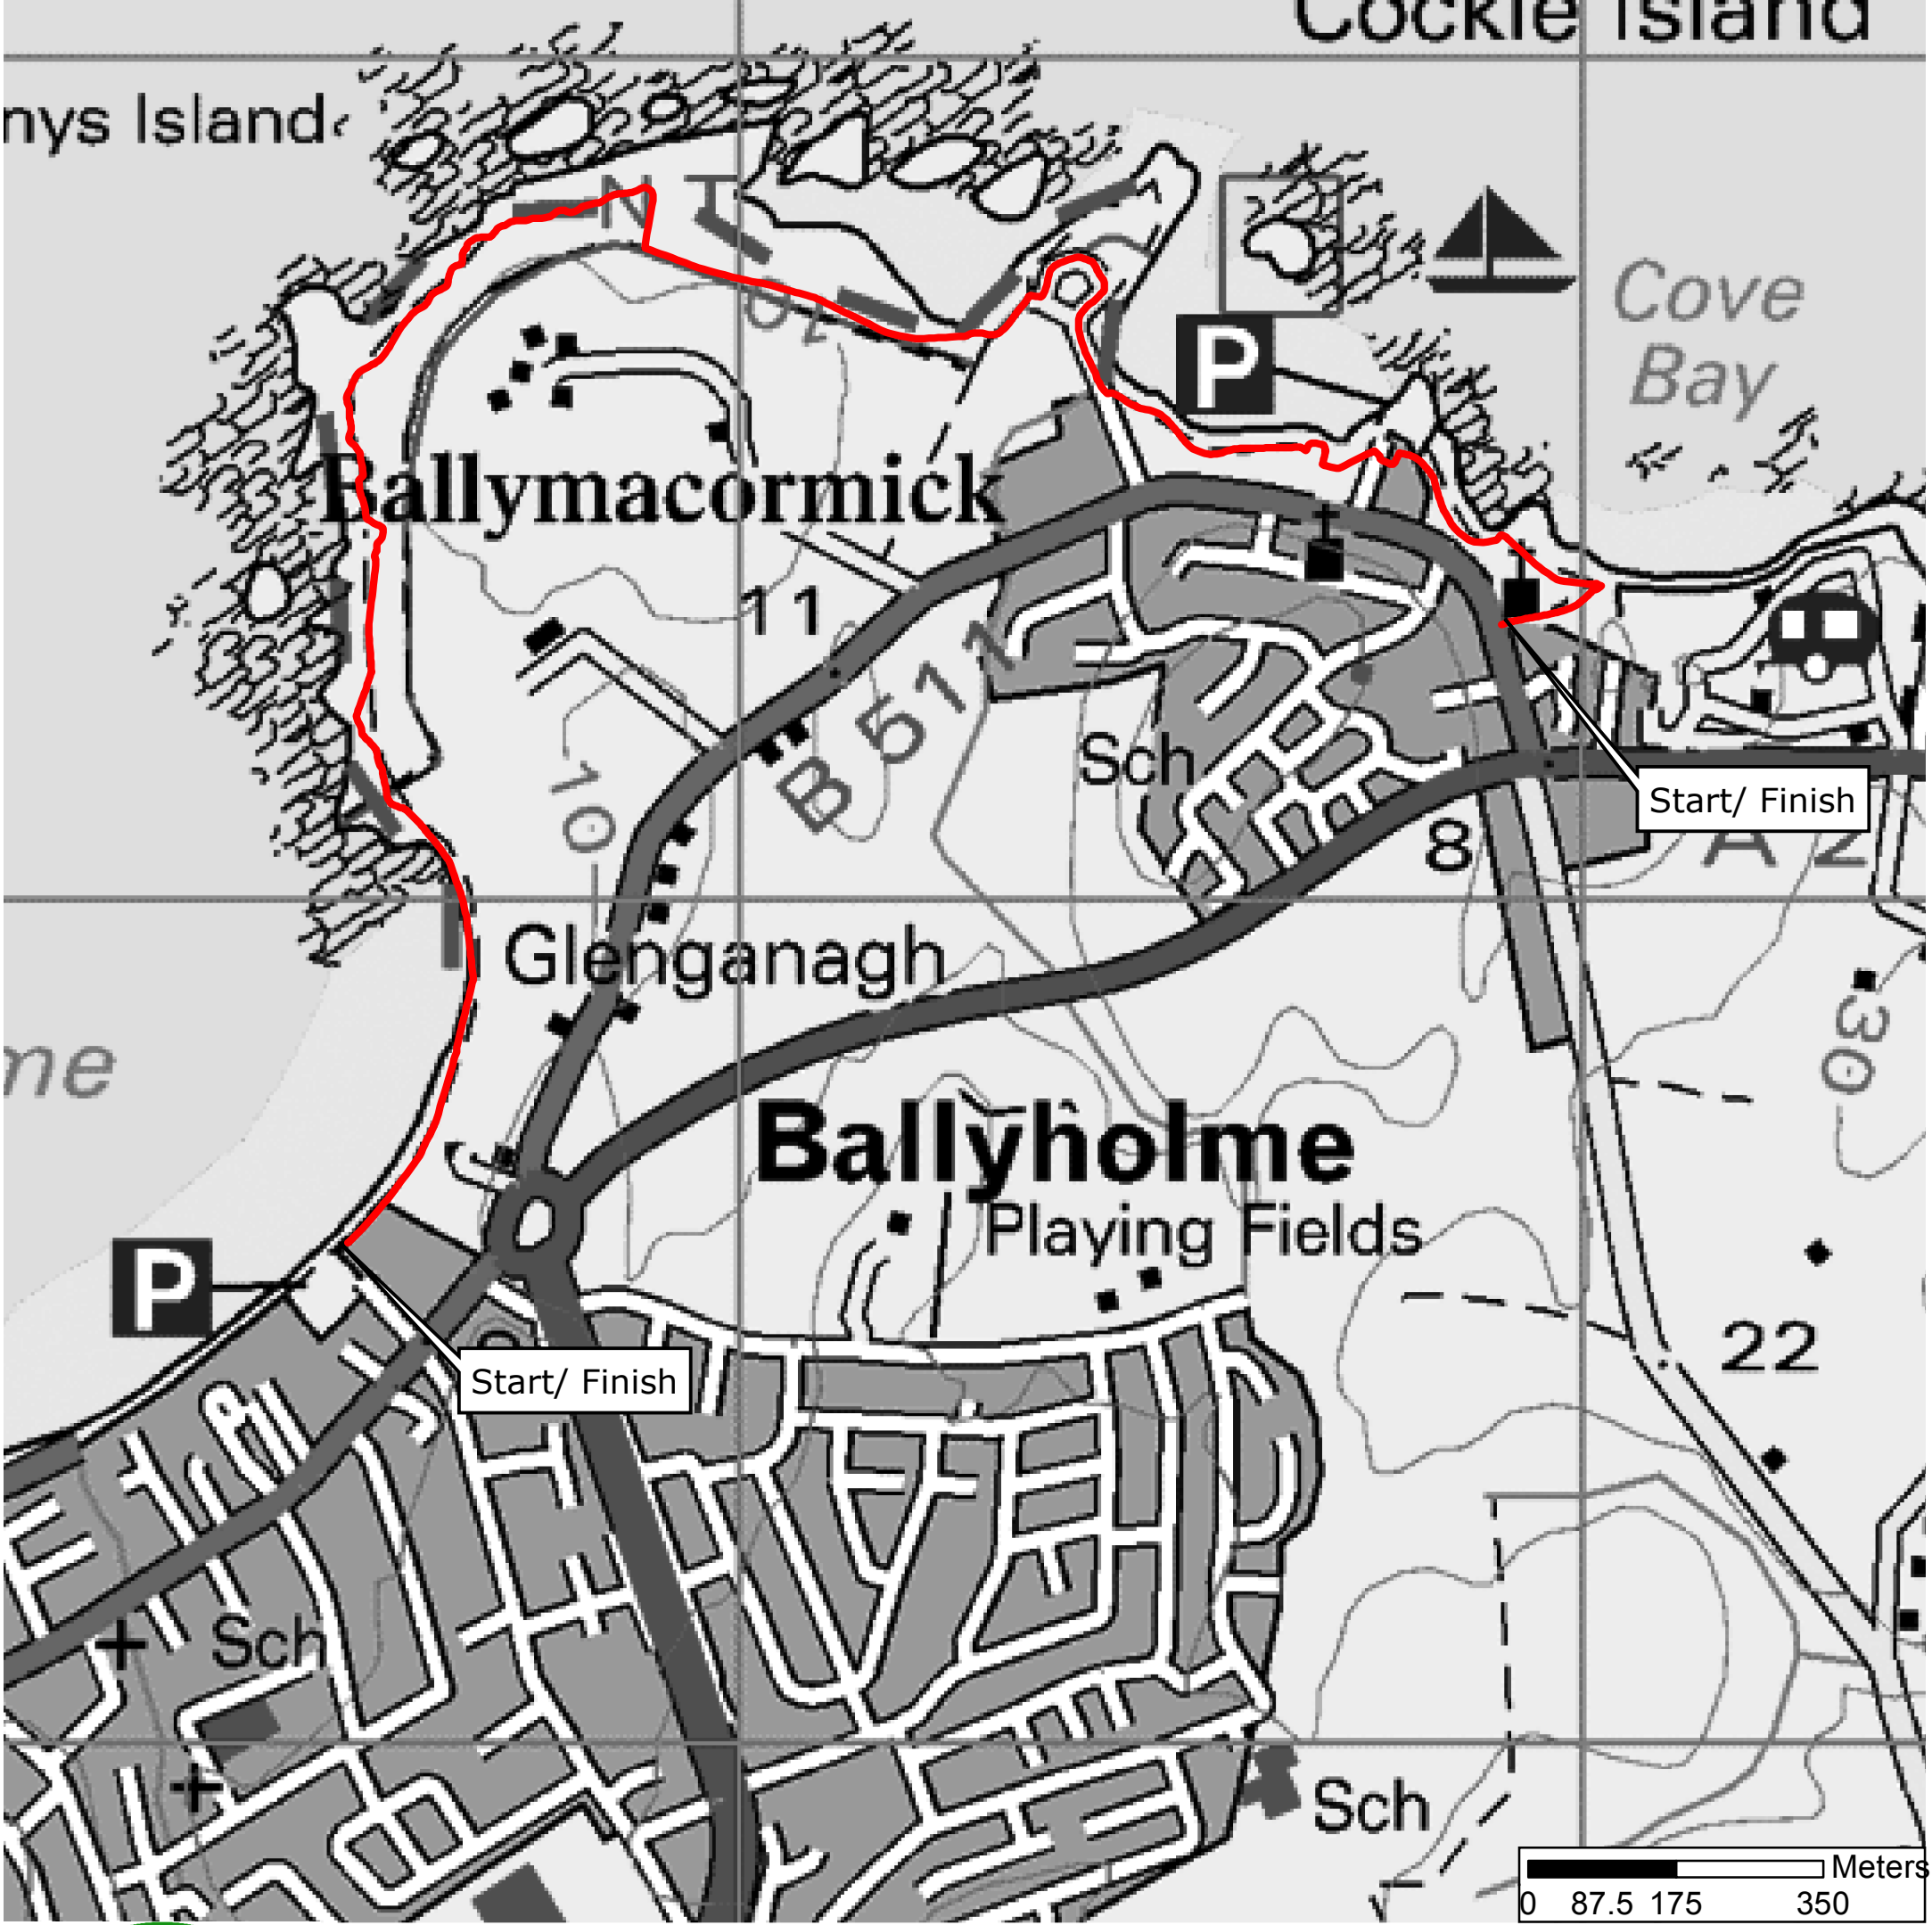

Ballymacormick Point

**GROOMSPORT**  
Cockle Island

nys Island

Cove Bay

**WalkNI.com**  
*Your definitive guide to walking  
in Northern Ireland*

Ballymacormick Point

1:8,000

This material is based upon Crown Copyright and is reproduced with the permission of Land & Property Services under delegated authority from the Controller of Her Majesty's Stationary Office, Crown Copyright and database rights, EMOU206.2.