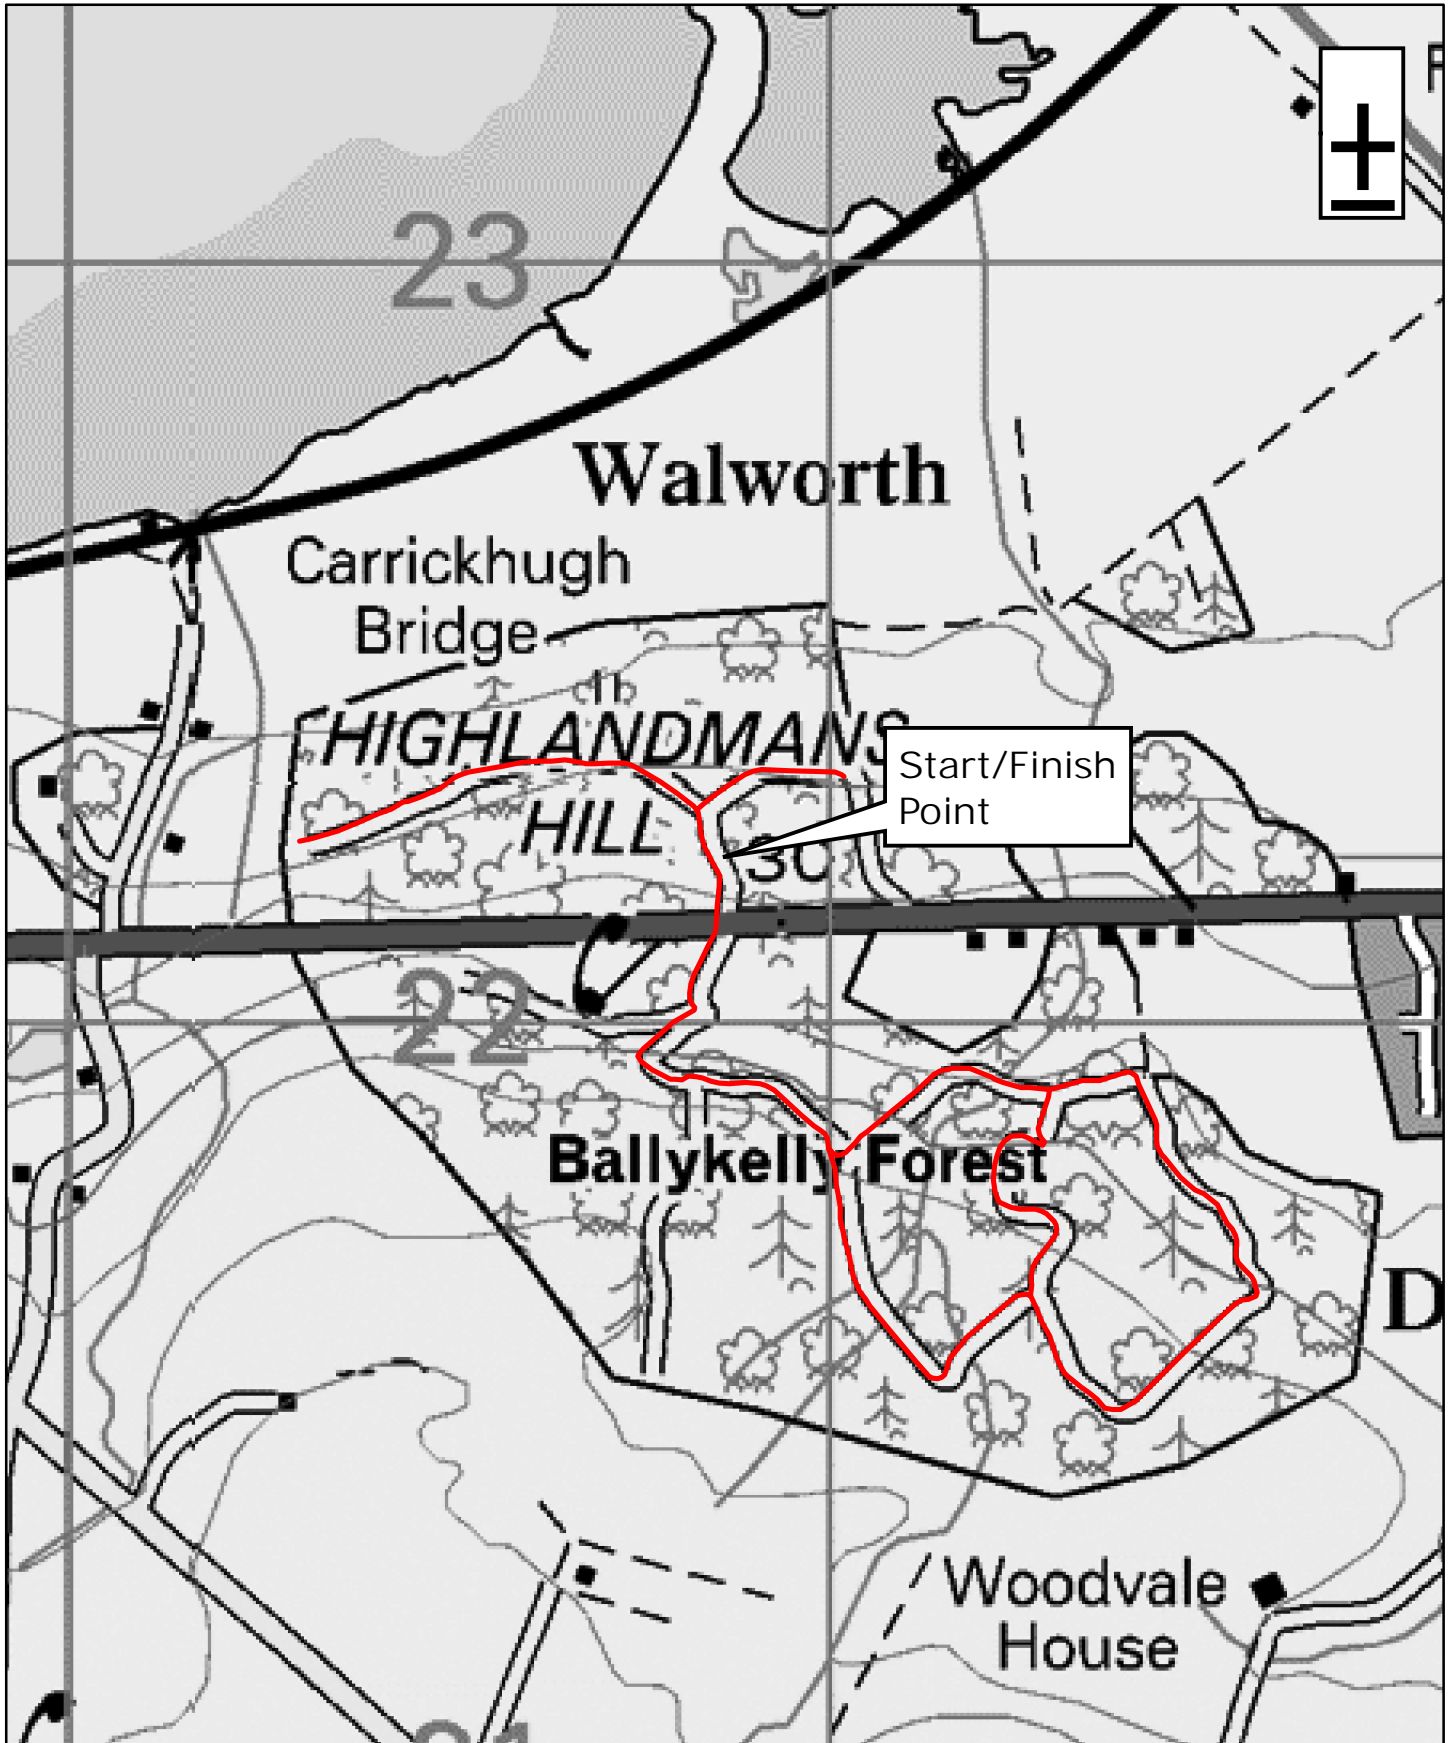

# Ballykelly Forest

1:10,000

0 0.1 0.2 0.4 Miles

**WalkNI.com**  
*Your definitive guide to walking  
in Northern Ireland*

This material is Crown Copyright and is reproduced with the permission of Land and Property Services under delegated authority from the Controller of Her Majesty's Stationary Office, © Crown copyright and database rights NIMA ESA&LA205.2