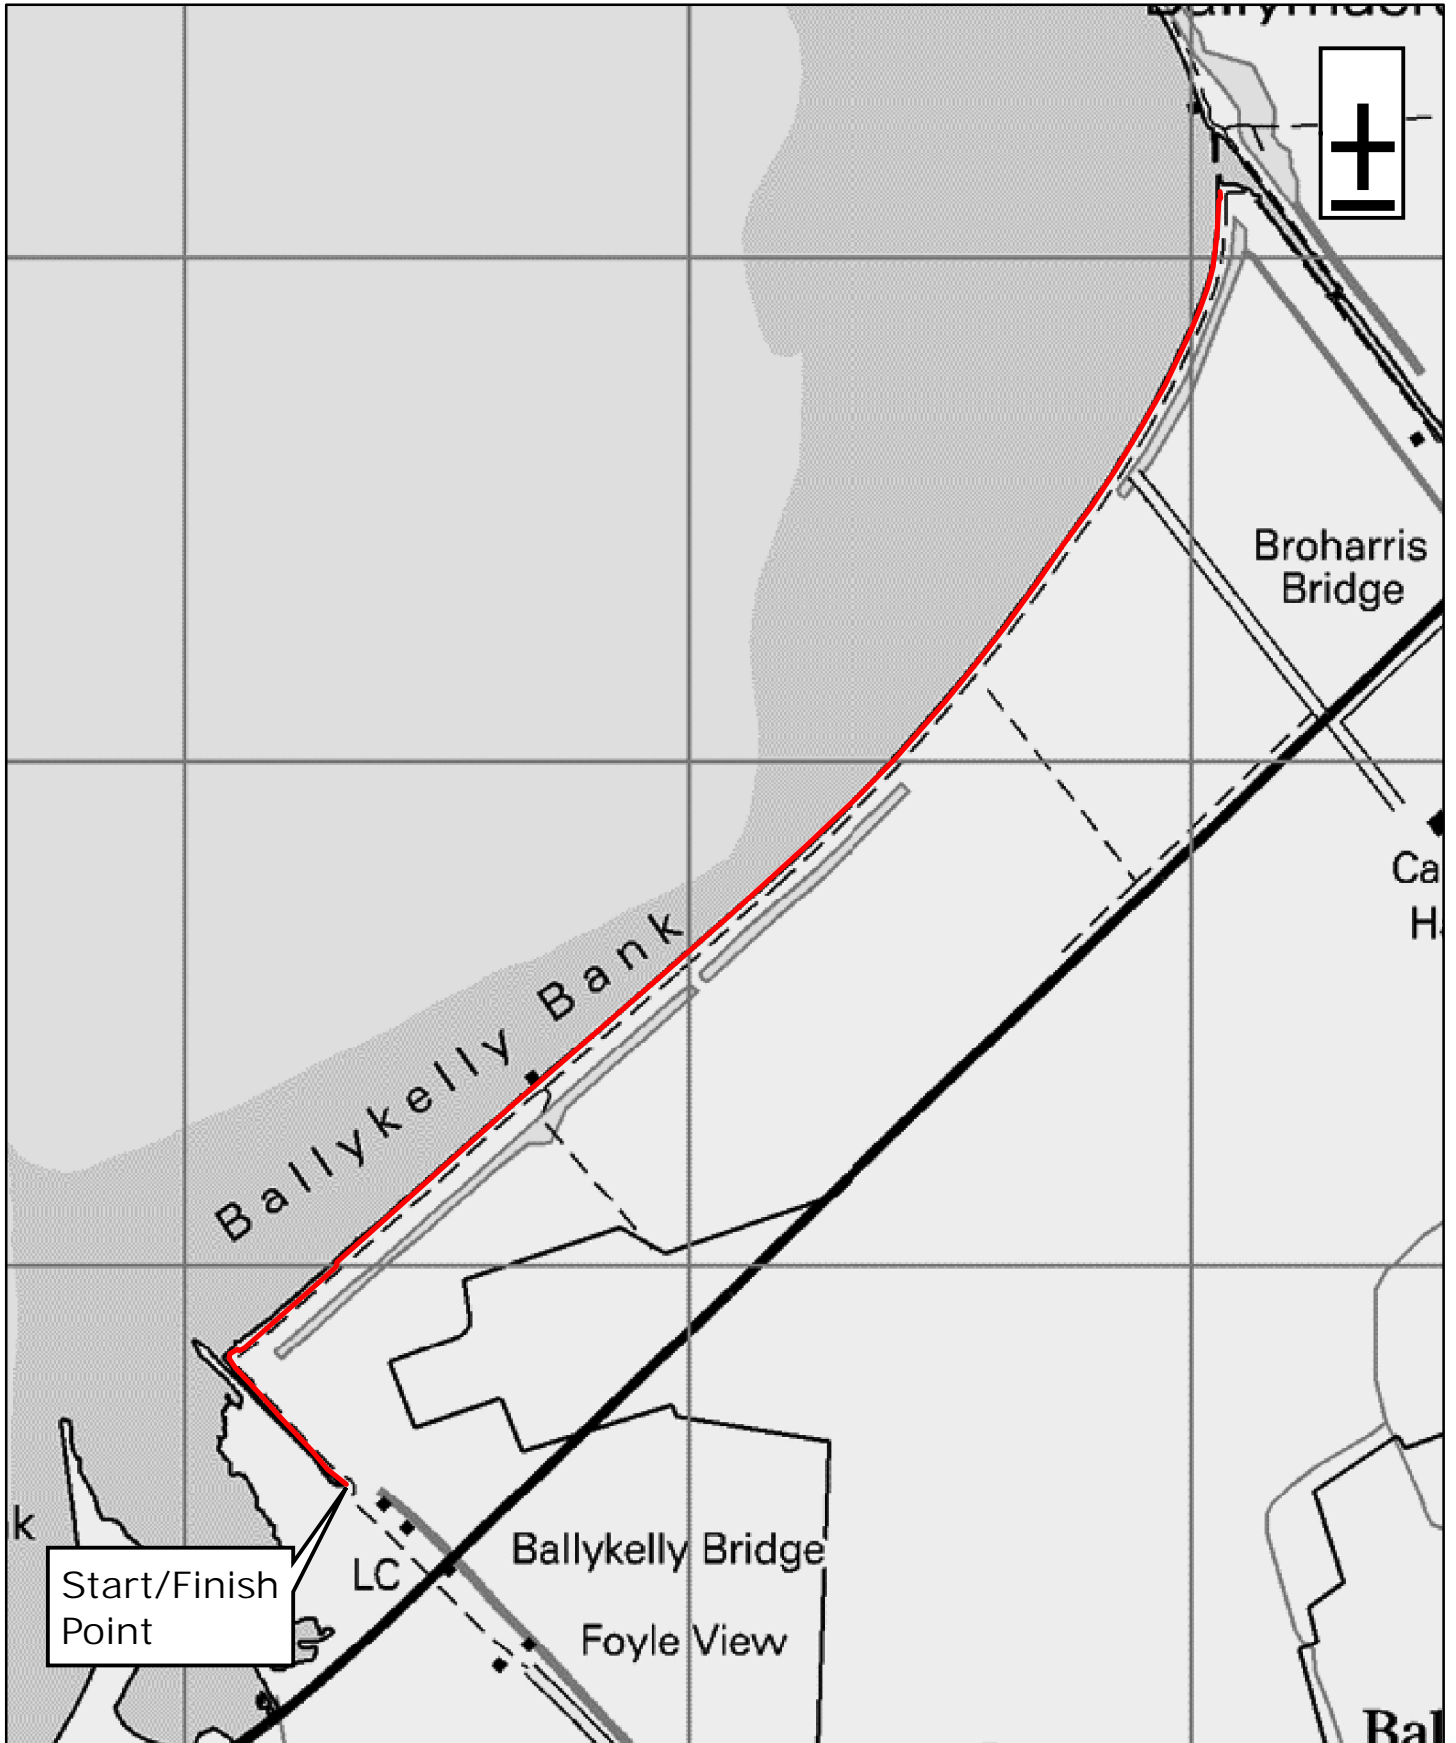

# Ballykelly Bank

1:15,000

0 0.125 0.25 0.5 Miles

**WalkNI.com**  
Your definitive guide to walking  
in Northern Ireland

This material is Crown Copyright and is reproduced with the permission of Land and Property Services under delegated authority from the Controller of Her Majesty's Stationary Office, © Crown copyright and database rights NIMA ESA&LA205.2